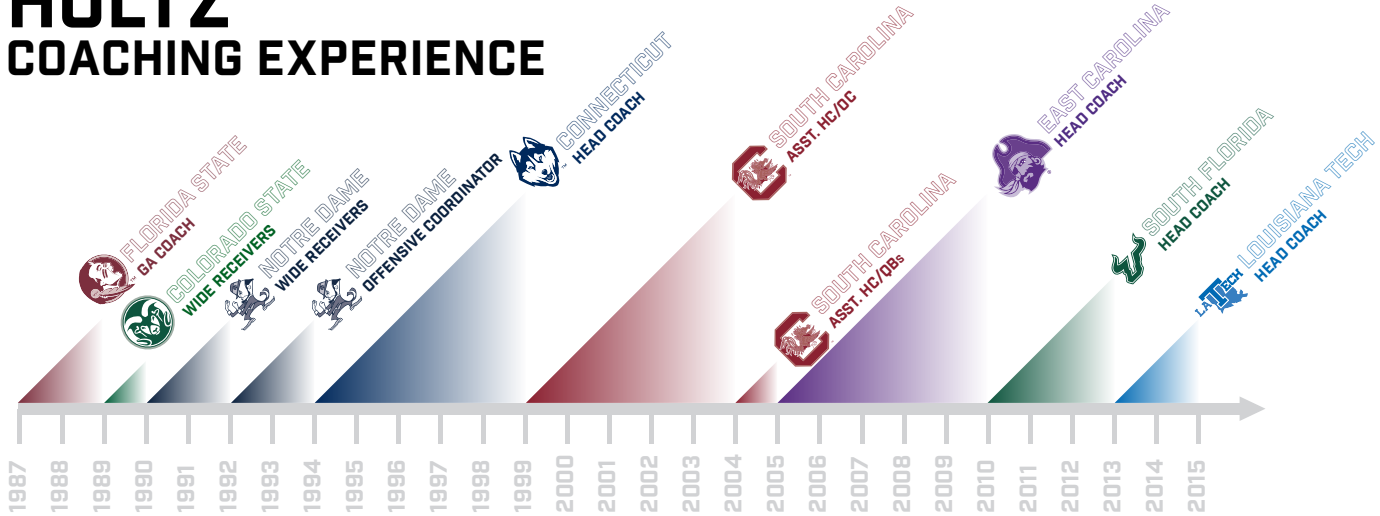

HOLTZ COACHING EXPERIENCE

LA Tech's 48-45 victory over No. 25-ranked Navy in the 2016 Lockheed Martin Armed Forces Bowl came down to a last-second game-winning field goal and marked the Bulldogs' first win over a Top 25 team since the 2005 season.

The team ended up taking home three of the six individual player awards handed out by C-USA, including Most Valuable Player (Ryan Higgins), Offensive Player of the Year (Carlos Henderson), Special Teams Player of the Year (Carlos Henderson). Holtz led the 2015 team to several firsts in school history including the first time the Bulldogs have won back-to-back bowl games behind one of the most potent offenses in school history. Louisiana Tech recorded more than 400 offensive yards through its first 10 games of the season, the first time any Bulldog team has achieved such a feat. Tech went on to a 9-4 record after dismantling Arkansas State, 47-28, in the R+L Carriers New Orleans Bowl.

In just his second season at the helm of the Bulldogs, Holtz enjoyed a five-win improvement from his inaugural campaign as the 15-year coaching veteran led LA Tech to a 9-5 record and a Conference USA West Division title in the team's second year as a member of the league. Holtz and the Bulldogs capped off the 2014 season with a 35-18 win over Big Ten opponent Illinois in the Zaxby's Heart of Dallas Bowl at Cotton Bowl Stadium on Dec. 26, 2014.

In 2014, Holtz engineered an offense that was ranked fourth most improved with an average of 37.4 points per game, while Louisiana Tech was the national leader in points off of turnovers on the defensive side of the ball.

Holtz had spent the past three seasons as the head football coach at the University of South Florida. He has also served as the head coach at the University of Connecticut and East Carolina University where he won back-to-back Conference USA titles with the Pirates in 2008 and 2009. He also led his teams to five consecutive post-season bowl games between 2006 and 2010.

Holtz has participated in 16 postseason games in his coaching career, including eight as a head coach and eight as an assistant coach. Of the eight games as head coach, six occurred in the Football Bowl Subdivision (FBS) and two occurred in the Football Championship Subdivision (FCS). In all, he has been involved in eight New Year's Day bowl games during his coaching career.

He attended Holy Cross Junior College in South Bend, Ind., for two years before transferring to Notre Dame in 1984. Holtz earned his bachelor's degree in business management in 1986 and was a football letterwinner for the Irish that same year, appearing in all 11 games as a special teams member and backup flanker.

BOWL/POSTSEASON EXPERIENCE