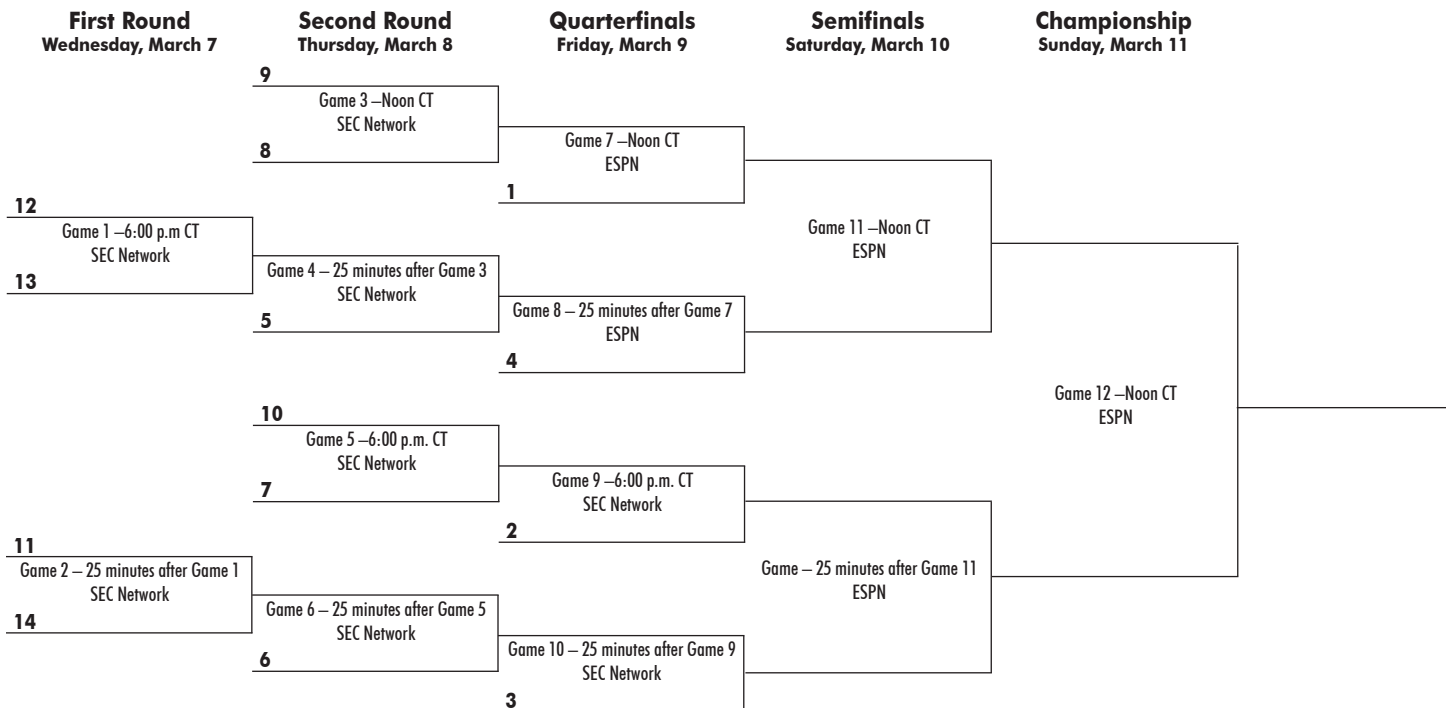

Social Media

- Facebook: like the page called "Southeastern Conference"
- Twitter: @SEC
- Instagram: @SEC

SEC Tournament

Media credential requests for the 2018 SEC Tournament in St. Louis will be available online at www.secsportsmedia.com in early January. For further information concerning media coverage of the 2018 SEC Tournament, please contact the SEC Communications Department.

2018 SEC BASKETBALL TOURNAMENT • SCOTTRADE CENTER • ST. LOUIS, MO

The Southeastern Conference Men's Basketball Tournament will be played on the western banks of the Mississippi River for the first time when St. Louis, Mo, plays host to the 2018 event.