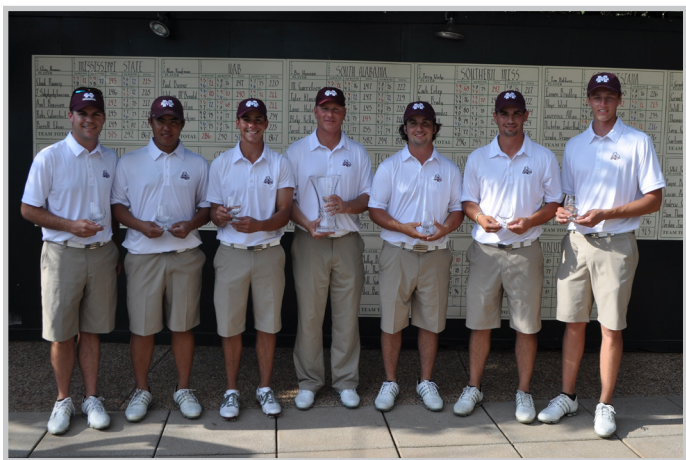

The Bulldogs won last season's inaugural Old Waverly Collegiate Championship after a thrilling sudden-death playoff with UAB.

Individual Records

Lowest Rounds

Name	Year	Tournament	Score
1. Alex Rocha	2000	Billy Hitchcock Int.	62
2. Chad Ramey	2013	Warrior Princeville	63
Alex Rocha	2000	Gator Invitational	63
4. Chad Ramey	2014	SEC Championship	64
Noah Goldman	2008	Roadrunner Int.	64
Codie Mudd	2001	Mason Rudolph	64
Michael Connell	1997	Adams Cup	64
Hugh Royer III	1983	Mississippi Int.	64
Bubba Wilson	1978	Mississippi Int.	64
10. Barrett Edens	2014	Old Waverly Coll.	65
Joe Sakulpolphaisan	2013	Sam Hall Int.	65
Chad Ramey	2011	Sam Hall Int.	65
Michael Knight	2005	Magnolia Cup	65
Ben Smith	2000	Gator Invitational	65