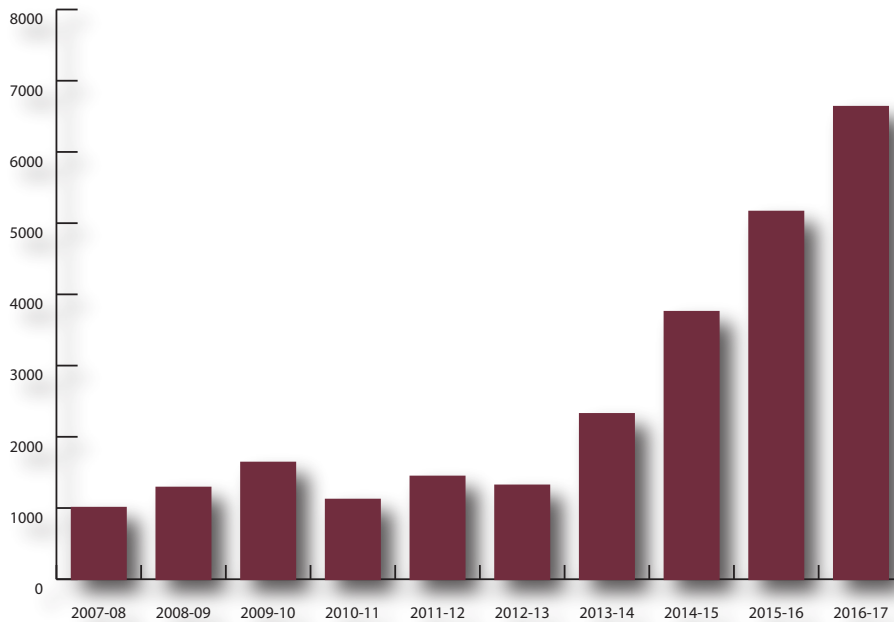

MISSISSIPPI STATE AVERAGE HOME ATTENDANCE THE LAST 10 SEASONS

HUMPHREY COLISEUM INDIVIDUAL RECORDS

- **Most Points**
  47 - Tan White vs. Vanderbilt [20T] (2/3/05)
- **Most Rebounds**
  26 - Sophie Ratliff vs. Shorter (2/15/88)
- **Most FG Made**
  20 - LaToya Thomas vs. Tulsa (11/17/02)
- **Most 3FG Made**
  8 - Meadow Overstreet vs. Miss. Valley St. (12/20/99)
- **Most FT Made**
  18 - Jennifer Fambrough vs. Northwestern St. (12/19/88)
- **Most Assists**
  13 - Katia May, vs. Tennessee Tech (11/21/13)
- **Most Steals**
  13 - Katia May, vs. Tennessee Tech (11/21/13)
- **Most Blocked Shots**
  10 - Martha Alwal vs. Jacksonville State (11/11/11)

HUMPHREY COLISEUM TEAM RECORDS

- **Most Points**
  117 - vs. Judson (2/24/86)
- **Most Rebounds**
  78 - vs. Judson (2/24/86)
- **Most FG Made**
  53 - vs. Judson (2/24/86)
- **Most 3FG Made**
  13 - vs. SE Louisiana (12/16/04)
- **Most FT Made**
  36 - vs. SE Louisiana (12/20/13)
- **Most Assists**
  30 - vs. Mississippi Valley (11/24/15)
- **Most Steals**
  30 - vs. Mississippi Valley (12/20/99)
- **Most Blocked Shots**
  32 - vs. Nicholls (12/7/08)
- **Most Blocked Shots**
  14 - vs. Jacksonville State (11/11/11)