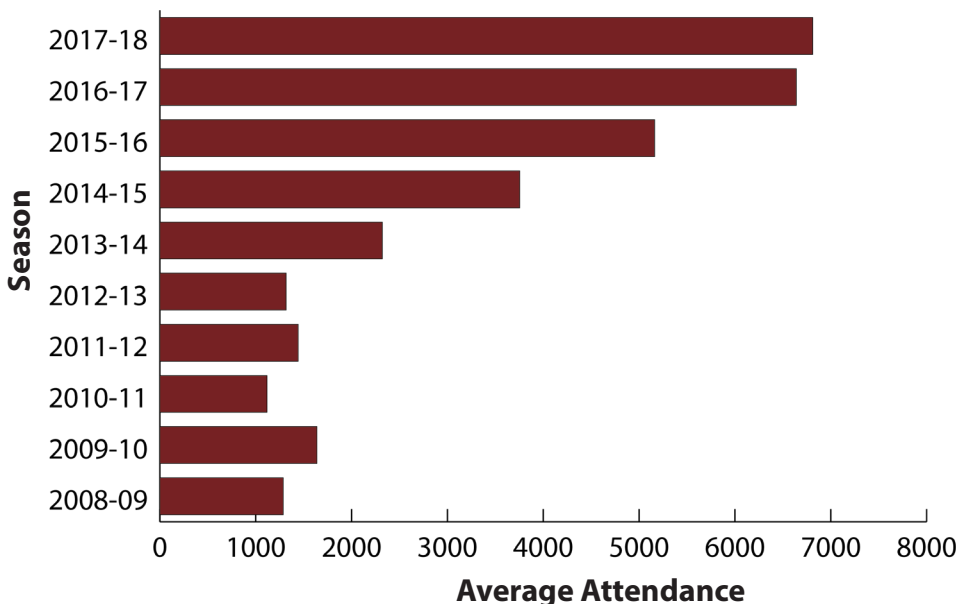

MISSISSIPPI STATE AVERAGE HOME ATTENDANCE THE LAST 10 SEASONS

HUMPHREY COLISEUM INDIVIDUAL RECORDS

- **Most Points**
  47 - Tan White vs. Vanderbilt [20T] (2/3/05)
- **Most Rebounds**
  26 - Sophie Ratliff vs. Shorter (2/15/88)
- **Most FG Made**
  20 - LaToya Thomas vs. Tulsa (11/17/02)
- **Most 3FG Made**
  8 - Meadow Overstreet vs. Miss. Valley St. (12/20/99)
- **Most FT Made**
  18 - Jennifer Fambrough vs. Northwestern St. (12/19/88)
- **Most Assists**
  13 - Katia May, vs. Tennessee Tech (11/21/13)
- **Most Steals**
  13 - Katia May, vs. Tennessee Tech (11/21/13)
- **Most Blocked Shots**
  10 - Martha Alwal vs. Jacksonville State (11/11/11)

HUMPHREY COLISEUM TEAM RECORDS

- **Most Points**
  117 - vs. Judson (2/24/86)
- **Most Rebounds**
  78 - vs. Judson (2/24/86)
- **Most FG Made**
  53 - vs. Judson (2/24/86)
- **Most 3FG Made**
  13 - 2x, last vs. Southern Miss (11/19/17)
- **Most FT Made**
  36 - vs. SE Louisiana (12/20/13)
- **Most Assists**
  30 - vs. Mississippi Valley (11/24/15)
- **Most Steals**
  30 - vs. Mississippi Valley (12/20/99)
- **Most Blocked Shots**
  32 - vs. Nicholls (12/7/08)
- **Most Blocked Shots**
  14 - vs. Jacksonville State (11/11/11)