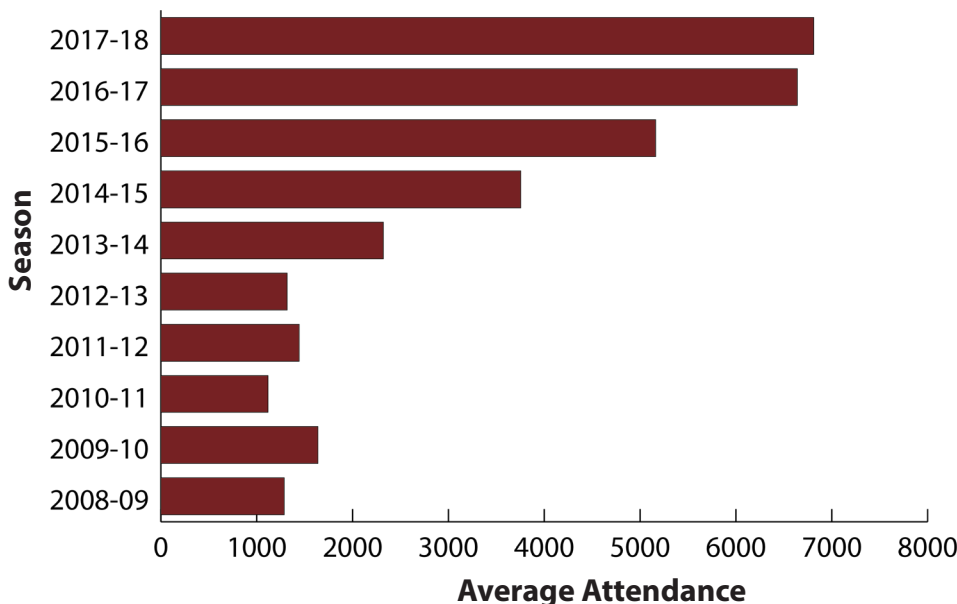

MISSISSIPPI STATE AVERAGE HOME ATTENDANCE THE LAST 10 SEASONS

HUMPHREY COLISEUM INDIVIDUAL RECORDS

- **Most Points**
  47 - Tan White vs. Vanderbilt [20T] (2/3/05)
- **Most Rebounds**
  26 - Sophie Ratliff vs. Shorter (2/15/88)
- **Most FG Made**
  20 - LaToya Thomas vs. Tulsa (11/17/02)
- **Most 3FG Made**
  8 - Meadow Overstreet vs. Miss. Valley St. (12/20/99)
- **Most FT Made**
  18 - Jennifer Fambrough vs. Northwestern St. (12/19/88)
- **Most Assists**
  13 - Katia May, vs. Tennessee Tech (11/21/13)
- **Most Steals**
  13 - Katia May, vs. Tennessee Tech (11/21/13)
- **Most Blocked Shots**
  10 - Martha Alwal vs. Jacksonville State (11/11/11)

HUMPHREY COLISEUM TEAM RECORDS

- **Most Points**
  117 - vs. Judson (2/24/86)
- **Most Rebounds**
  78 - vs. Judson (2/24/86)
- **Most FG Made**
  53 - vs. Judson (2/24/86)
- **Most 3FG Made**
  13 - 2x, last vs. Southern Miss (11/19/17)
- **Most FT Made**
  36 - vs. SE Louisiana (12/20/13)
- **Most Assists**
  30 - vs. Mississippi Valley (11/24/15)
- **Most Steals**
  30 - vs. Mississippi Valley (12/20/99)
- **Most Blocked Shots**
  32 - vs. Nicholls (12/7/08)
- **Most Blocked Shots**
  14 - vs. Jacksonville State (11/11/11)