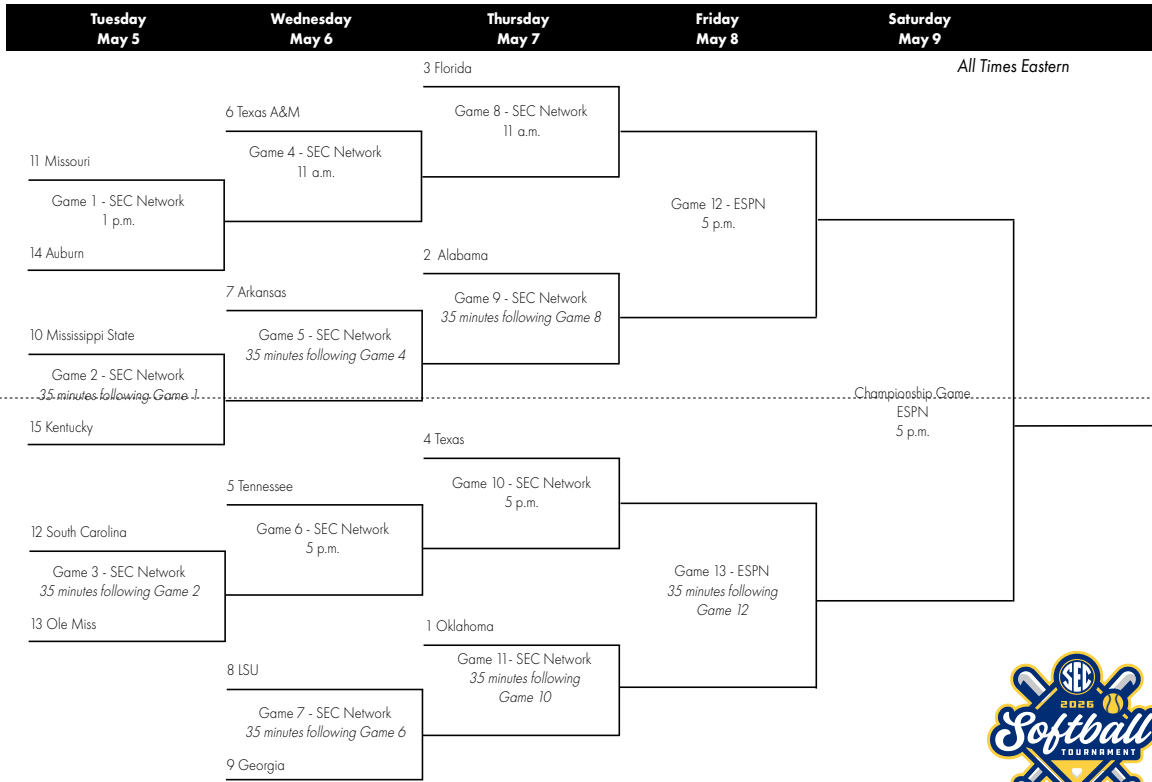

THE SOUTHEASTERN CONFERENCE (THROUGH GAMES MAY 2)

2026 SEC Softball Tournament
May 5-9 • John Cropp Stadium • Lexington, Ky.

TEAM STAT RANKINGS

CATEGORY	VALUE	RANK
Batting Avg.	.279	13th
Slugging Pct.	.472	14th
On-Base Pct.	.365	13th
Hits	377	12th
Runs Scored	258	13th
Doubles	79	7th
Triples	2	14th
Home Runs	59	10th
Total Bases	637	13th
At Bats	1,350	9th
Walks	167	14th
Stolen Bases	37	9th
Earned Run Avg.	2.20	3rd
Opp. Batting Avg.	.182	3rd
Innings Pitched	353.0	4th
Strikeouts	459	1st
Strikeouts Looking	102	1st
Walks Allowed	112	4th
Hits Allowed	228	3rd
Runs Allowed	124	3rd
Fielding Pct.	.984	3rd

MSU AROUND THE NATION (THROUGH GAMES MAY 2)

TEAM STAT RANKINGS (TOP 50)	VALUE	RANK
Earned Run Average	2.20	7
Fielding Pct.	.984	4
Fielding Independent Pitching	2.14	3
Hits Allowed / 7 Inn.	4.52	5
Sacrifice Flies	20	42
Scoring Defense	2.30	6
Shutouts	14	9
Strikeouts (Pitching)	459	2
Strikeouts Looking (Pitching)	102	1
Strikeout Rate (Pitching)	32.5%	2
Strikeout-Walk Ratio	4.10	5
Strikeouts / 7 Inn.	9.10	2
Walks (Pitching)	112	39
Walk Rate (Pitching)	7.9%	34
WHIP	0.96	4
Winning Pct.	.685	44

INDIVIDUAL STAT RANKINGS (TOP 50)

ALYSSA FAIRCLOTH	VALUE	RANK
Fielding Independent Pitching	1.52	3
Hits Allowed / 7 inn.	4.56	15
Saves	4	17
Strikeouts	231	4
Strikeout Rate	39.7%	4
Strikeouts / 7 inn.	11.20	4
Strikeout-to-Walk Ratio	4.71	13
WHIP	0.99	20

PEJA GOOLD	VALUE	RANK
Earned Run Avg.	2.13	37
Fielding Independent Pitching	2.61	42
Hits Allowed / 7 inn.	4.46	14
Saves	3	49
Shutouts	8	4
Strikeouts	164	21
Strikeout Rate	29.5%	18
Strikeouts / 7 inn.	8.32	30
Strikeout-to-Walk Ratio	3.73	32
WHIP	0.96	15

DES RIVERA	VALUE	RANK
Sacrifice Flies	5	45
Strikeout Rate	0.7%	2