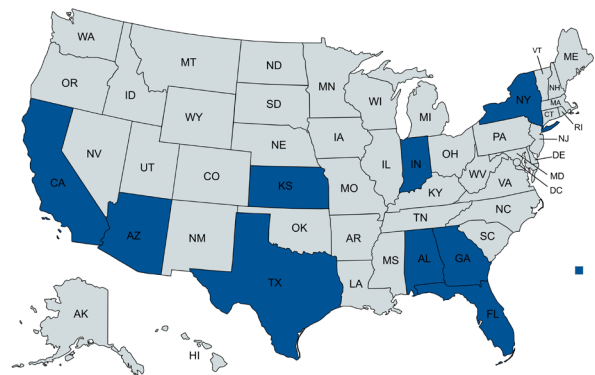

COACHING STAFF

Head Coach	Tim Walton (Oklahoma '96) - 21st season
Assistant Coach	Aric Thomas (Oklahoma '95) - 9th season
Assistant Coach	Francesca Enea (Florida '10) - 3rd Season
Assistant Coach	Stephanie VanBrakle Prothro (Alabama '07) - 2nd Season

SUPPORT STAFF

Program Coordinator	Brittany Souillard (Florida '03) - 20th season
Program Assistant	Kaitlyn Leddy (North Dakota '19) - 6th season
Communications	Lauren Staff (Florida '19) - 2nd season
Athletic Performance, Director of Olympic Sports	Paul Chandler (Harding '03) - 15th season
Athletic Trainer	Kaitlyn Floor (Alabama '20) - 6th season
Athletic Trainer	Alona Olivier (LSU '23) - 1st season
Academic Advisor	Tony Meacham (Cincinnati '95) - 30th season
Student Assistant Coaches	Kendra Falby (Florida '25), Kara Hammock (Florida '25)
Graduate Student Managers	Erin Coffel (Kentucky '24), Katelyn Young (Lehigh '24)
	Marissa Trivelpiece (USF '24), Amanda Ramirez (Pitt '25)
Student Managers:	Ava Daly, Sophie Sklar
Player Development & Data Analyst	Chloe Evans (UCF '24) - 2nd season
Player Development & Data Analyst	Brooks Walton (UAB '23) - 3rd season

BREAKDOWN BY STATE

ALABAMA (1)	GEORGIA (2)	TEXAS (2)
ARIZONA (1)	INDIANA (3)	
CALIFORNIA (2)	KANSAS (1)	
FLORIDA (5)	NEW YORK (1)	

BREAKDOWN BY CLASS

SENIORS & GRADUATE STUDENTS (4)			JUNIORS (7)			SOPHOMORES (4)			FRESHMEN (4)			
2	GIULIA DESIDERIO	JULIA UTL	00	AVA BROWN	RHP/1B	10	GABI COMIA	Ko-MEE-ah	INF	1	CAROLINE STANTON	RHP
8	JOCELYN ERICKSON	C	7	KEAGAN ROTHROCK	RHP/1B	21	TAYLOR SHUMAKER	shoe-maker	OF	4	KALIE MATSUNO	call-lee matt-suh-no
12	KENDALL GROVER	INF	13	OLIVIA MILLER	LHP	39	KATELYNN OXLEY		RHP	32	LEAH STEVENS	RHP
31	KENLEIGH CAHALAN	kah-HEY-luhn	16	ALLISON SPARKMAN	RHP					44	TOWNSEN THOMAS (REDSHIRT)	OF
			22	CASSIDY MCLELLAN	mah-KLEL-lan							
			24	MADISON WALKER	UTL							
			74	ELLA WESOLOWSKI	wes-OH-lau-skee							

BREAKDOWN BY HOW THEY HIT/THROW

HOW THEY HIT - RIGHT (6)	HOW THEY HIT - LEFT (6)	HOW THEY PITCH	SLAP HITTERS (3)
AVA BROWN	JOCELYN ERICKSON	AVA BROWN (RHP)	GABI COMIA
GIULIA DESIDERIO	GABI COMIA	KEAGAN ROTHROCK (RHP)	CASSIDY MCLELLAN
KALIE MATSUNO	TAYLOR SHUMAKER	KATELYNN OXLEY (RHP)	TOWNSEN THOMAS
KENDALL GROVER	CASSIDY MCLELLAN	ALLSION SPARKMAN (RHP)	
MADISON WALKER	KENLEIGH CAHALAN	OLIVIA MILLER (LHP)