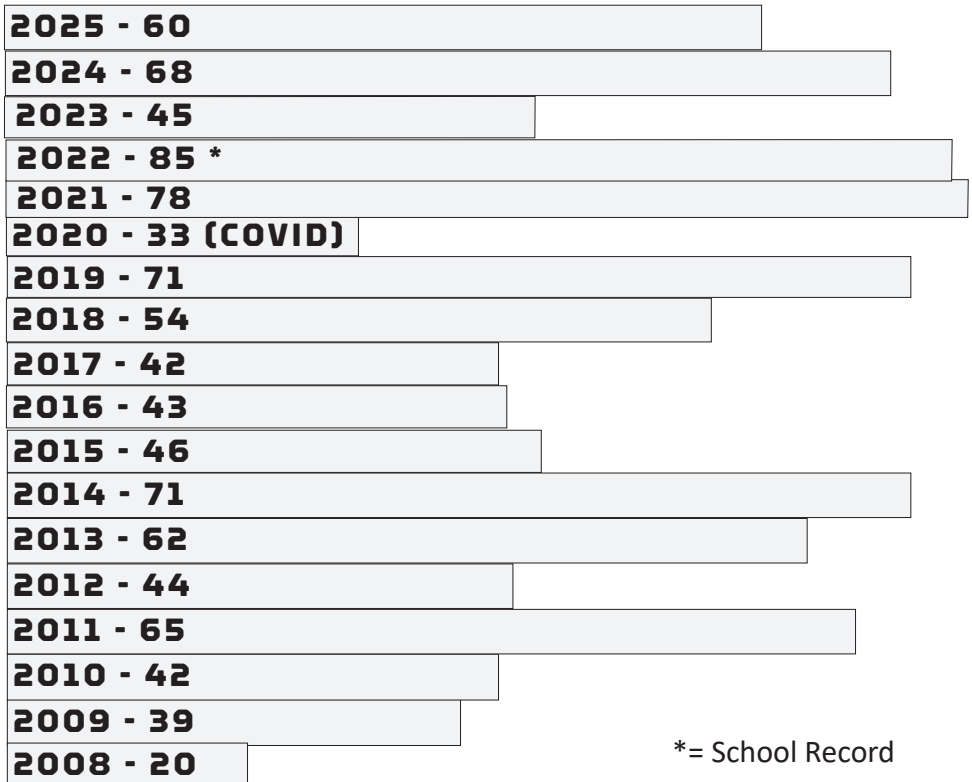

KENTUCKY HOME RUN TRACKER UNDER COACH KRISTINE HIMES

2026
59 home runs

*= School Record