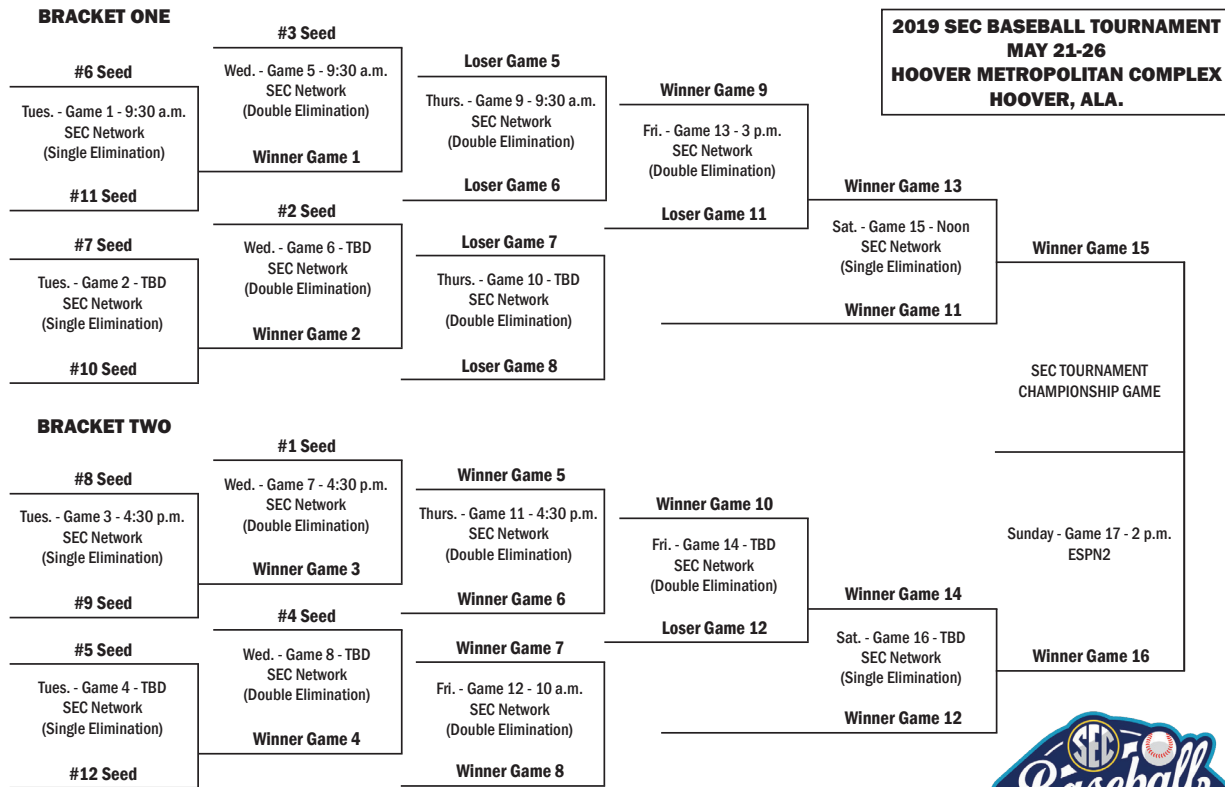

1. Two-Team Tie. The following procedure will be used in the following order until the tie is broken:
  - A. Won-lost results of head-to-head competition between the two tied teams.
  - B. If two-teams are divisional opponents:
    - (1) Won-lost percentage within their division (over the 18-game SEC division schedule).
    - (2) Won-lost percentage of the two teams versus the No. 1 team in their division (and proceeding through the No. 7 team, if necessary).
  - C. If two teams are not divisional opponents:
    - (1) Won-lost record of the two teams versus the No. 1 seed using common opponents only (and proceeding through the No. 12 seed, if necessary).
    - (2) Coin flip by the Commissioner
2. Three-Team Tie (or more). The following procedure will be used in the following order until the tie is broken: (Note: If the three tied teams have three different records against each other, they shall be seeded in best-percentage order.) Otherwise, once the tie has been reduced to two teams, the two-team tiebreaker procedure will be used.
  - A. If all three teams are common opponents: Total won-lost percentage of games played among the tied teams.
  - B. Won-lost percentage of the tied teams versus the No. 1 seed and proceeding through the No. 12 seed, if necessary, using common opponents only.
  - C. If three or more teams still are tied, the Commissioner will conduct a draw.

All times Central.
The second game of each session will begin approximately 30 minutes after the conclusion of the first game.
TV Network designations subject to change.