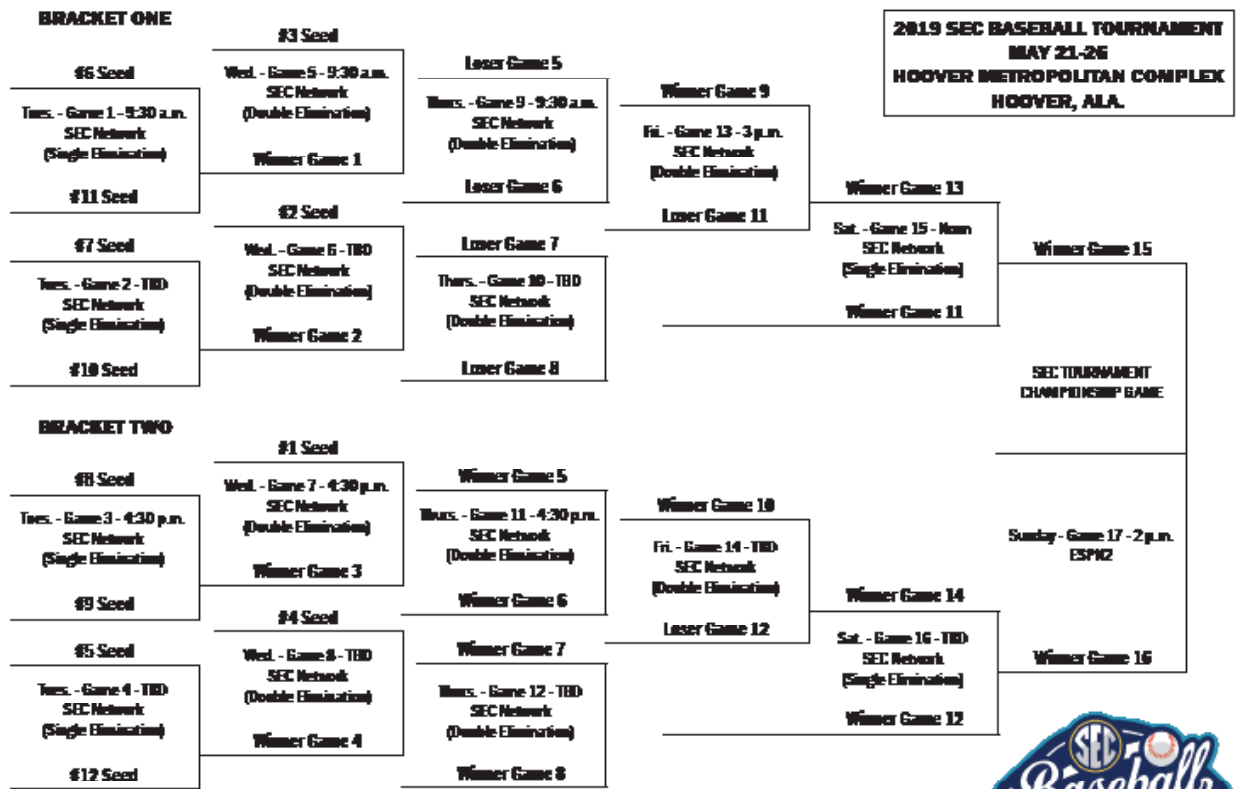

1. Two-Team Tie. The following procedure will be used in the following order until the tie is broken:
  - A. Won-lost results of head-to-head competition between the two tied teams.
  - B. If two-teams are divisional opponents:
    - (1) Won-lost percentage within their division (over the 18-game SEC division schedule).
    - (2) Won-lost percentage of the two teams versus the No. 1 team in their division (and proceeding through the No. 7 team, if necessary).
  - C. If two teams are not divisional opponents:
    - (1) Won-lost record of the two teams versus the No. 1 seed using common opponents only (and proceeding through the No. 12 seed, if necessary).
    - (2) Coin flip by the Commissioner
2. Three-Team Tie (or more). The following procedure will be used in the following order until the tie is broken: (Note: If the three tied teams have three different records against each other, they shall be seeded in best-percentage order.) Otherwise, once the tie has been reduced to two teams, the two-team tiebreaker procedure will be used.
  - A. If all three teams are common opponents: Total won-lost percentage of games played among the tied teams.
  - B. Won-lost percentage of the tied teams versus the No. 1 seed and proceeding through the No. 12 seed, if necessary, using common opponents only.
  - C. If three or more teams still are tied, the Commissioner will conduct a draw.

All Times Central.
The second game of each session will begin approximately 30 minutes after the conclusion of the first game.
TV Network designations subject to change.