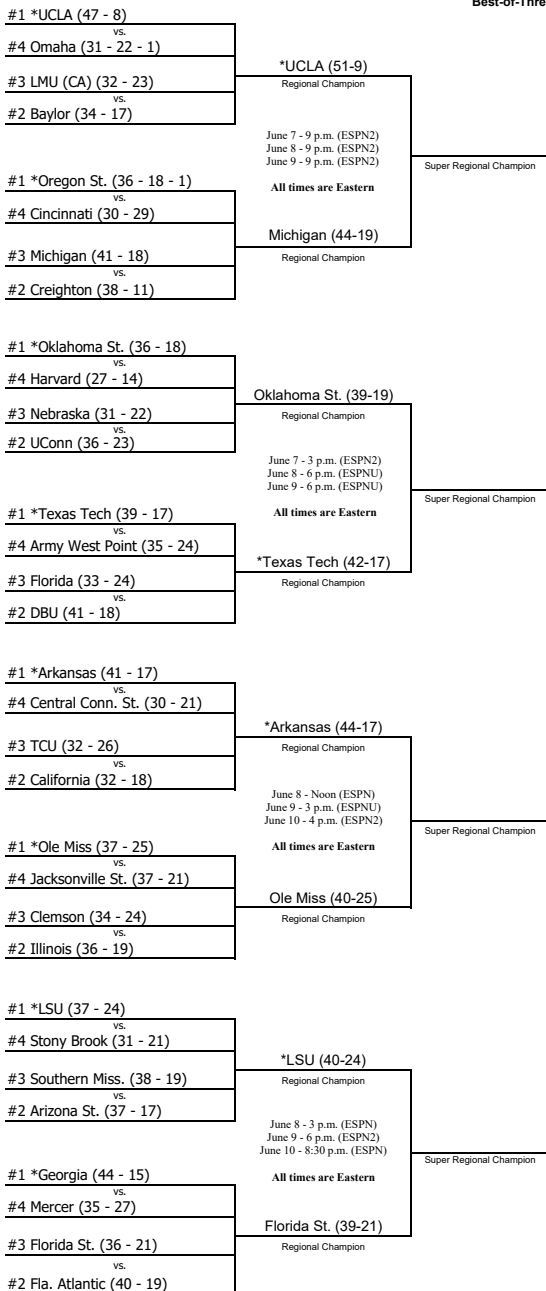

2019 NCAA Division I Baseball Championship

Regionals
May 31 - June 3
*Campus or Neutral Sites
Double Elimination
First-Round Pairings

Men's College World Series (CWS)
June 15-25/26
Omaha, Nebraska
Double Elimination
First-Round Pairings
Best-of-Three CWS Finals

Men's College World Series (CWS)
June 15-25/26
Omaha, Nebraska
Double Elimination
First-Round Pairings
Best-of-Three CWS Finals

Super Regionals
June 7-9 or June 8-10
*Campus or Neutral Sites
Best-of-Three Games

Regionals
May 31 - June 3
*Campus or Neutral Sites
Double Elimination
First-Round Pairings

National Top Sixteen Seeds

1. UCLA (47-8)
2. Vanderbilt (49-10)
3. Georgia Tech (41-17)
4. Georgia (44-15)
5. Arkansas (41-17)
6. Mississippi St. (46-13)
7. Louisville (43-15)
8. Texas Tech (39-17)
9. Oklahoma St. (36-18)
10. East Carolina (43-15)
11. Stanford (41-11)
12. Ole Miss (37-25)
13. LSU (37-24)
14. North Carolina (42-17)
15. West Virginia (37-20)
16. Oregon St. (36-18-1)