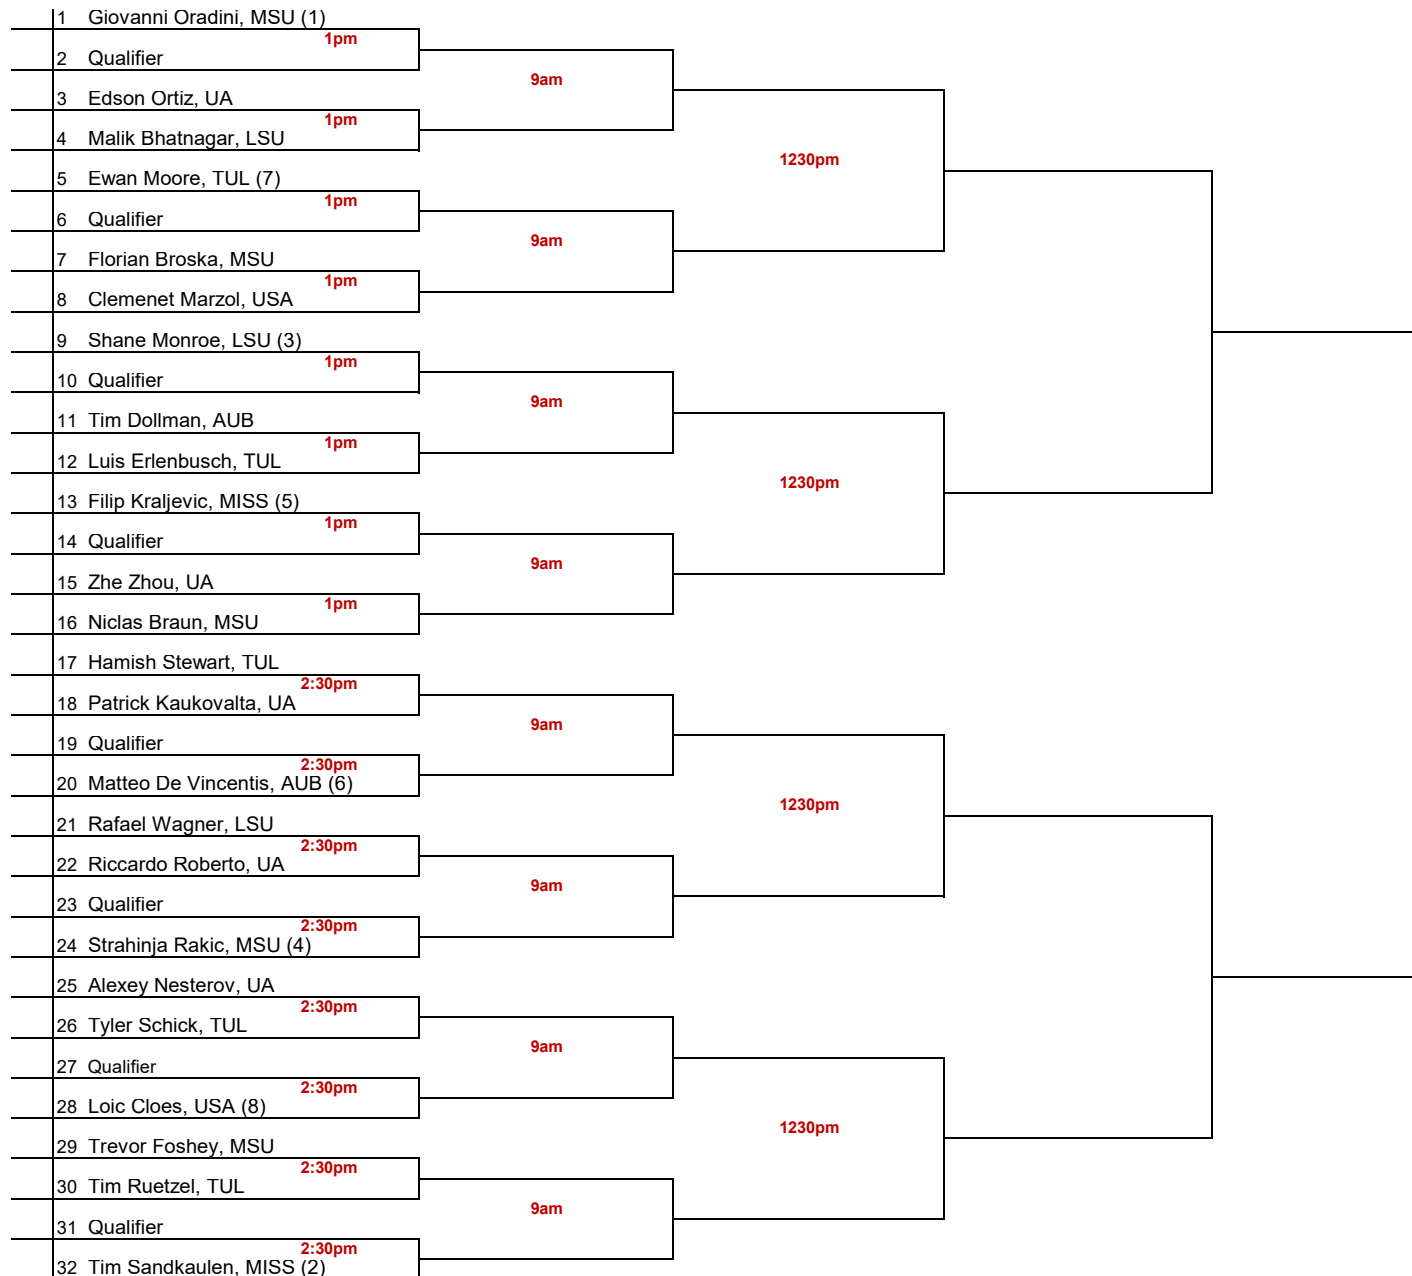

2018 ITA SOUTHERN REGIONAL CHAMPIONSHIPS - Men's Singles

Presented by the Intercollegiate Tennis Association

October 18-23, 2018

Hosted by The University of Alabama

Rd of 32 (Sat, 10/20, 1 & 2:30pm)

Rd of 16 (Sun, 10/21 9am)

QF (Sun, 10/21, 12:30pm)

SF (Mon, 10/22, TBD)

Final (Tue, 10/23, TBD)

SEEDS

1. G. Oradini, MSU
2. T. Sandkaulen, MISS
3. S. Monroe, LSU
4. S. Rakic, MSU
5. F. Kraljevic, MISS
6. M. De Vincentis, AUB
7. E. Moore, TUL
8. L. Cloes, USA