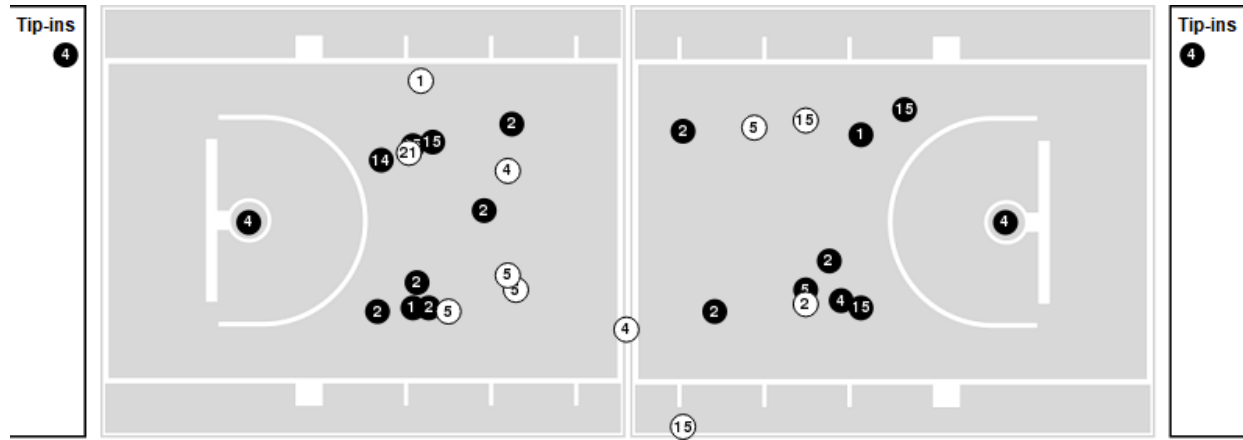

Officials: Felicia Grinter, Gina Cross, Katie Lukanich

Players => 0, 1, 2, 3, 4, 5, 6, 8, 11, 13, 14, 15, 21, 24FG Types=>AllResults=>All

**Mississippi St.**

**All Field Goals**

**Blow Up Chart**

**N** Made    **O** Missed    N - Player Number