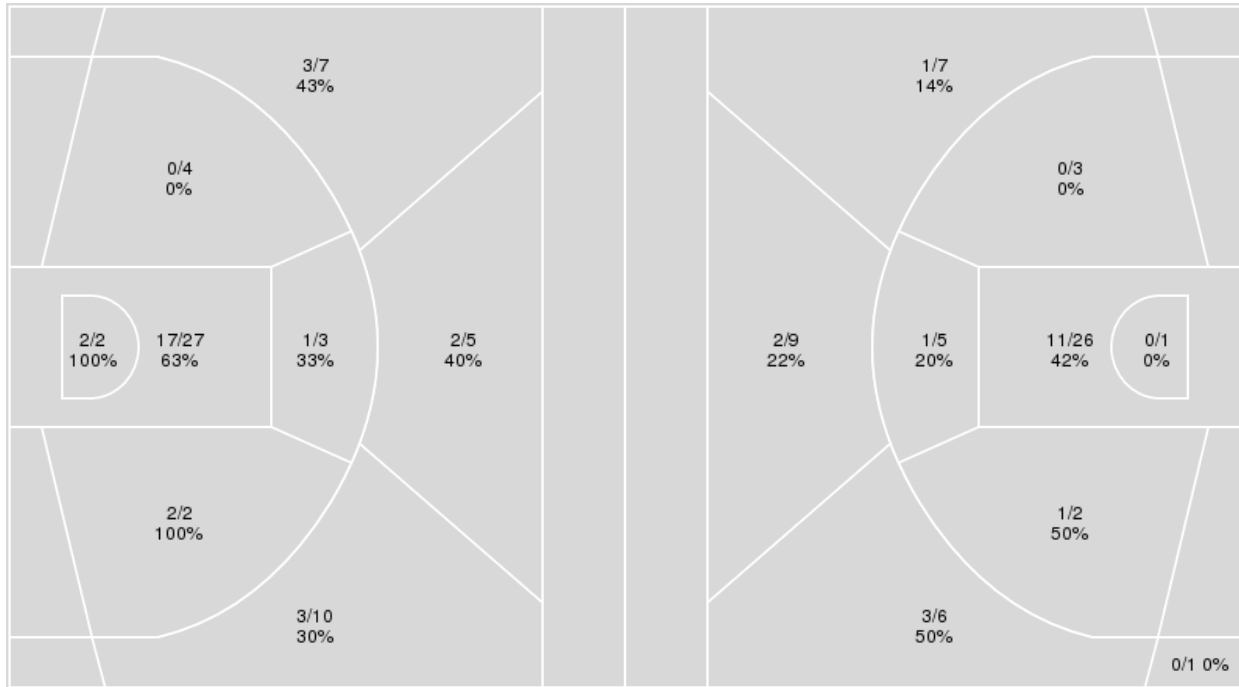

Missouri at Mississippi St.

03/05/25 Bon Secours Wellness Arena, Greenville
2024-25 Women's Basketball

Officials: Felicia Grinter, Gina Cross, Katie Lukanich

{ Players => 0, 1, 2, 3, 4, 5, 6, 8, 11, 13, 14, 15, 21, 24; } FG Types => All; Results => All;

{ Players => 0, 1, 2, 4, 5, 6, 7, 8, 11, 12, 21, 23, 24, 30, 34; } FG Types => All; Results => All;

Mississippi St.

Missouri

Mississippi St.	M/A	%
Field Goals	30/60	50
2 Points	22/38	58
3 Points	8/22	36
Free Throws	7/10	70

Missouri	M/A	%
Field Goals	19/60	32
2 Points	13/37	35
3 Points	6/23	26
Free Throws	11/12	92