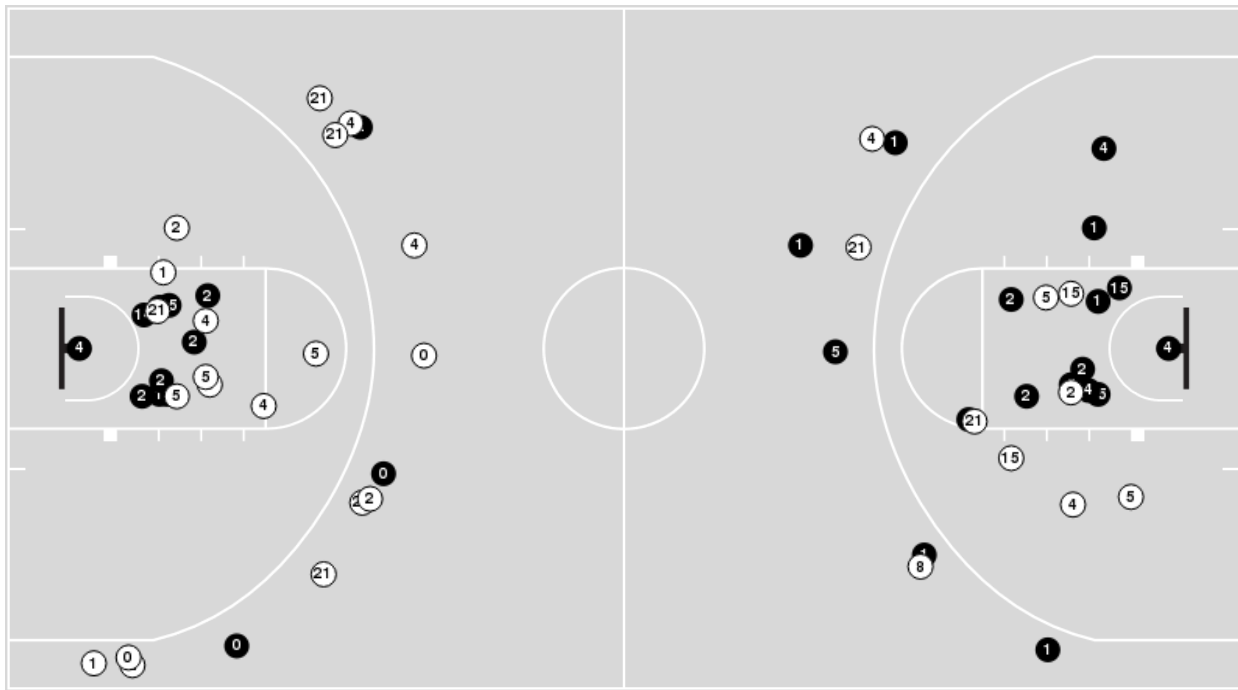

Officials: Felicia Grinter, Gina Cross, Katie Lukanich

Players => 0, 1, 2, 3, 4, 5, 6, 8, 11, 13, 14, 15, 21, 24FG Types=>AllResults=>All

Mississippi St.

All Field Goals