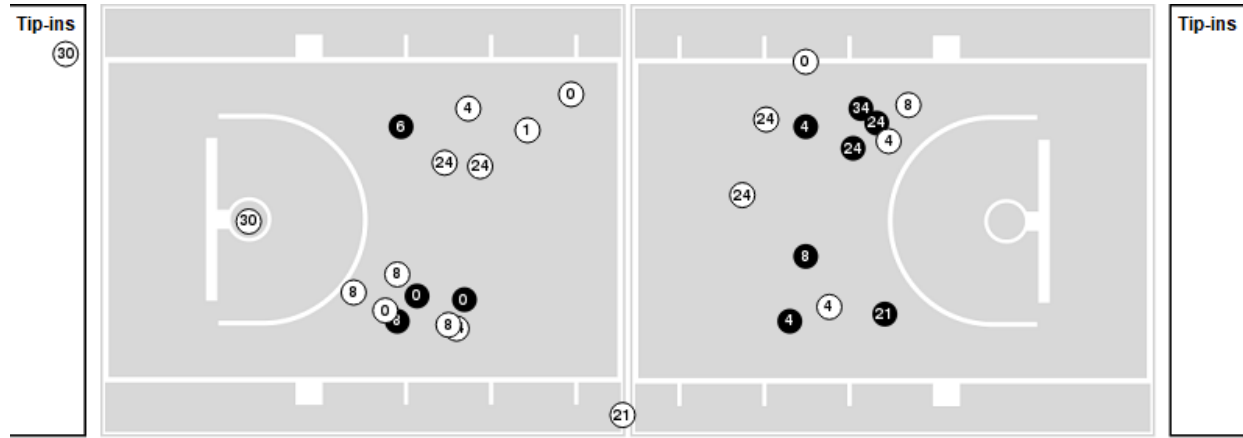

Blow Up Chart

● Made ○ Missed N - Player Number

Missouri	M/A	%
Field Goals	19/60	32
2 Points	13/37	35
3 Points	6/23	26
Free Throws	11/12	92

Missouri	M/A	%
Points in the Paint	22 (11 / 27)	41
Fast Break Points	6 (3/3)	100
Second Chance Points	8 (5/13)	38
Effective FG%	37