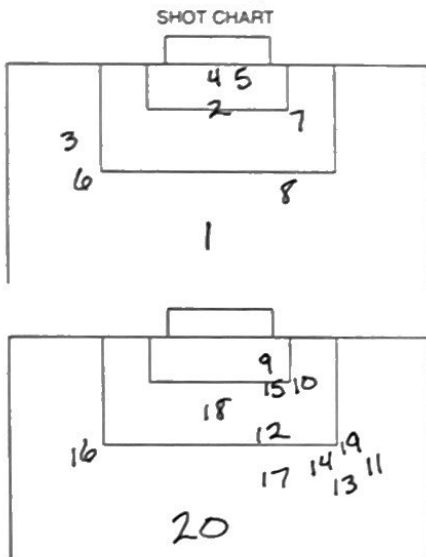

VISITOR	1	2	OT	OT	F
Brewton-Parker	4	2			6
HOME					
Mississippi State	0	0			0

VISITOR				HOME						
SHOTS	GOALS	ASSTS	NO	NAME	POS	NAME	NO	SHOTS	GOALS	ASSTS
1			1	Jacki Beasley	GK	Jennifer Croisant	1			
			4	Amie Edwards	D	Carrie Arne	5	2		
			6	Trena Youngblutt	D	Alison Earley	4			
			7	Somer Adienky	D	Ann McBride	10	2		
2			17	Louise Fagestrom	D	Brandi Brewer	12			
2	1		11	Gulla Jonsdottir	M	Laura Leigh Carter	11	2		
5	3		14	Toni Brescianini	M	Angie Delage	15			
			19	Cyndi Creech	M	Kassie Keets	8	1		
2		2	21	Georgette Leake	M	Meredith Riekert	6	2		
3	1		15	Jenny Syren	F	Niki Ladnier	25			
3	1		12	Olga Faerseth	F	Kelly Skelton	19			