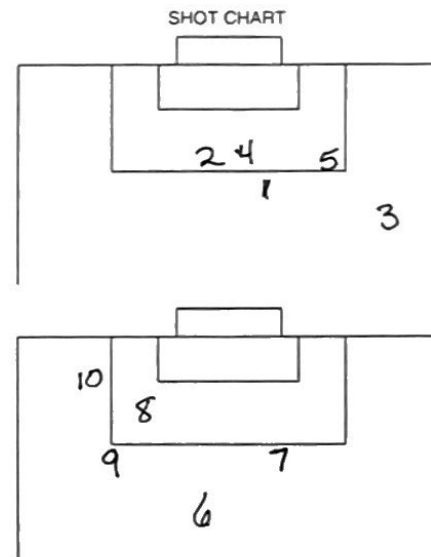

SHOTS

1 2 3 4 5 / 6 7 8 9 10
11 12 13 14 15 16 17 18 19 20
21 22 23 24 25 26 27 28 29 30
31 32 33 34 35 36 37 38 39 40

CORNER KICKS

1 2 3 4 5 6 7 8 9 10
11 12 13 14 15 16 17 18 19 20

GOALIE SAVES

1 2 / 3 4 5 6 7 8 9 10
11 12 13 14 15 16 17 18 19 20

FOULS

1 2 3 4 5 6 7 8 9 10
11 12 13 14 15 16 17 18 19 20
21 22 23 24 25 26 27 28 29 30