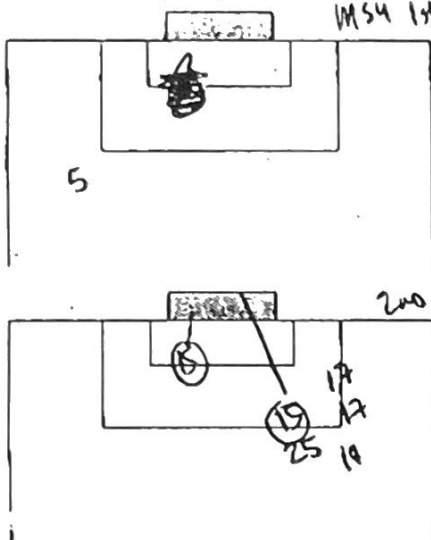

OFFICIAL NCAA SOCCER BOX SCORE FORM

WOMEN'S

45
21:28

7:14

45
18:30
15:30

VISITOR Miss. ST.		HOME TCH	
DATE 9-15-95		OFFICIALS	
WEATHER pc, humid		ATTENDANCE	

VISITOR MSU	1 0	2 2	OT -	OT -	2
HOME TCH	1 4	2 2	-	-	6

SHOT CHART

VISITOR

SHOTS	GOALS	ASSIS.	NO.	NAME
			62	Jennifer CROISANT
			4	Alison EARLEY
			5	Carrie ARNE
			6	Meredith DIEKERT
			8	Kassie KEES
			9	Alitia HIEBERT
			10	Ann McBRIDE
11	11		15	Angie DeLAGE
11			17	Carrie TARAVELLA
1			20	Katie CUMMINGS
			25	Niki LADNIER

HOME

NO.	NAME	POS.	SHOTS	GOALS	ASSIS.
62	Stephanie SEAGRAVES	62			
2	Molly SUESS				
3	Angela GARRETT	3	11	1	
4	Egin TRANJILLO	4			1
5	Nicole KITAGAWA	5		1	
9	Sarah SUESS	9	1		
10	Stacy ZEIGLER	10	1	1	1
12	Miegan MALOVED	12			
16	Bercc BEITLER	16			
17	Carrie THIGPEN	17			
8	~~Br. Tracy ANDERSON~~		1	1	1

SUBSTITUTIONS

NO.	NAME	NO.	NAME
18	Emily EISELSTEIN	18	Keri KITTO
11	Wendy Leigh CARTER	13	Meredith KEUSEL
12	Brandi BREWER	7	Marie MAY
16	Chrissie ANGLE	11	Tina FITZGERALD
14	Miegan LOWE	6	Kari DAVIS
21	Sarah WICHT	20	Mindy ZELER
		44	Angie LLOYD