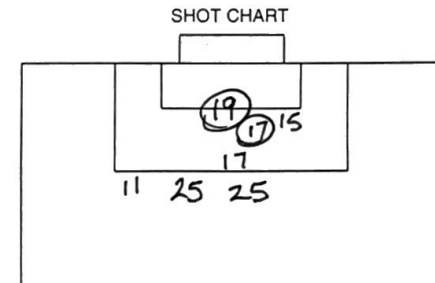

SHOTS

1	2	3	4	5	6	7	8	9	10
11	12	13	14	15	16	17	18	19	20
21	22	23	24	25	26	27	28	29	30
31	32	33	34	35	36	37	38	39	40

CORNER KICKS

1	2	3	4	5	6	7	8	9	10
11	12	13	14	15	16	17	18	19	20

GOALIE SAVES

1	2	3	4	5	6	7	8	9	10
11	12	13	14	15	16	17	18	19	20

FOULS

1	2	3	4	5	6	7	8	9	10
11	12	13	14	15	16	17	18	19	20
21	22	23	24	25	26	27	28	29	30