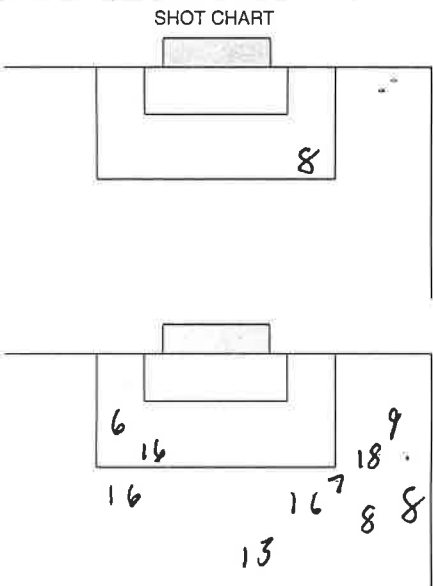

OFFICIAL NCAA® SOCCER BOX SCORE

VISITOR UAB	HOME MISSISSIPPI ST
DATE 9/6/96	OFFICIALS Bill Dehman, Don Lewis, E.J. Cross
WEATHER wet, overcast	ATTENDANCE 312

	1	2	OT	OT	F
VISITOR UAB	0	0	0	0	0
HOME MISSISSIPPI ST	0	0	2	0	2

VISITOR				HOME						
SHOTS	GOALS	ASSTS.	NO.	NAME	POS.	NAME	NO.	SHOTS	GOALS	ASSTS.
			1	Jackie Adams		Jennifer Croisant	0			
1			6	Vanessa Woodward		Alison Easley	4			
1			7	Ashley Cobb		Meredith Rickett	6	1		1
11			8	Christina Adamkovich		Shannon Spith	7			
1			9	Katrina Tyson		Alicia Hebert	9			
			10	Melody Bowes		Christine Rakoney	11	1		
			12	Monica Boyley		Amy Mann	12	11		
1			13	Jan Caranto		Joanna Smith	18			
11			16	Missy Brham		Leanna Goodman	21	11		
1			18	Shannon Larsen		Lauren Tietze	22	11	1	
			21	Tanya Scatena		Shannon Walsh	25			1

SUBSTITUTIONS

NO.	NAME	NO.	NAME	SHOTS	GOALS	ASSTS.
11	Christine Tran	8	Eiselstein	1		
4	Ashly Jones	10	McBride			
		16	Buffington			
		3	McCutchen	11		1
		5	Arny			
		15	Deluge			
		19	Lang			

GOAL BY:	TEAM	TIME*	ASST(S)	DESCRIPTION
Lauren Tietze	MSU	100:00	Meredith Rickett	left corner outside 18yd
Kristina McCutchen	MSU	103:00	Shannon Walsh	followed own shot

CAUTIONS & EJECTIONS: **Kristina McCutchen (YC) 101**