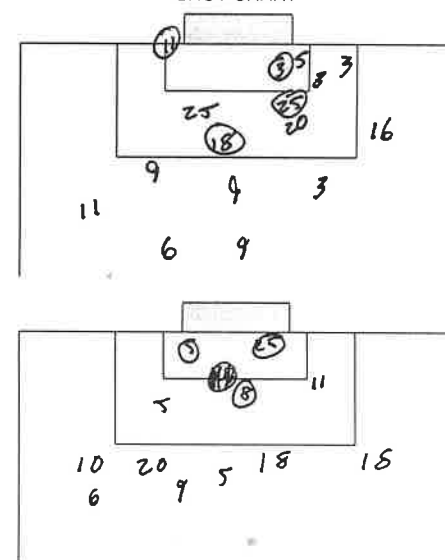

VISITOR	1	2	OT	OT	F
<i>McNeese State</i>	0	0			0
HOME					
<i>Mississippi State</i>	4	4			8

SHOT CHART

VISITOR				HOME						
SHOTS	GOALS	ASSTS.	NO.	NAME	POS.	NAME	NO.	SHOTS	GOALS	ASSTS.
			22	Lori Brady		Jennifer Crasant	1			
			20	Michelle Brady		Alison Earley	4			
			4	Jennifer Brooks		Carrie Arne	5		1	
			3	Sarah Fenet		Meredith Rickett	6			
			00	Julie Greenburg		Shannon Spath	7			
			2	Julie Montreuil		Emily Eiselstein	8			
			15	Jamie Mullen		Alicia Hobeart	9			
			23	Katie Percy		Amy Mann	12			
			9	Laurie Templest		Becky Buffington	16			
			16	Jamie Wehner		Joanna Smith	18			
			8	Virginia Higginbotham		Shannon Walsh	25			

CAUTIONS & EJECTIONS: *Alicia Hobeart (VC) 29:45*

SHOT CHART

SHOTS

1	2	3	4	5	6	7	8	9	10
11	12	13	14	15	16	17	18	19	20
21	22	23	24	25	26	27	28	29	30
31	32	33	34	35	36	37	38	39	40

CORNER KICKS

1	2	3	4	5	6	7	8	9	10
11	12	13	14	15	16	17	18	19	20