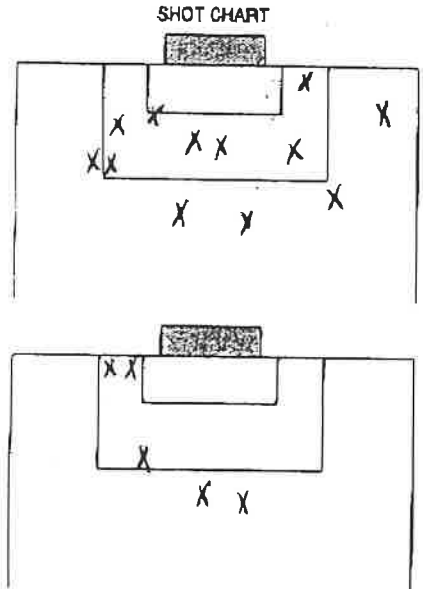

VISITOR				HOME						
SHOTS	GOALS	ASSTS.	NO.	NAME	POS.	NAME	NO.	SHOTS	GOALS	ASSTS.
			0	ROBERTS		ROBERTS KNIEZEWSKI	1			
1			4	EARLEY		ROBERSON	3	1		
1			5	ARNE		HAWKINS	4	111		
111			6	RIEVERT		JAMES	5	1		
			7	SPATH		LEY	6	1111		
11			8	EISELSTEIN		BLACKBURN	8	1		
			9	HIEBERT		SNYDER	9			
1			14	LONG		BRIDGES	12	1		
1			18	SMITH		SNELLAN	13			
1			21	GOODMAN		BYRD	14			
111	1		25	WALSH		HOFFMAN	15	1111		