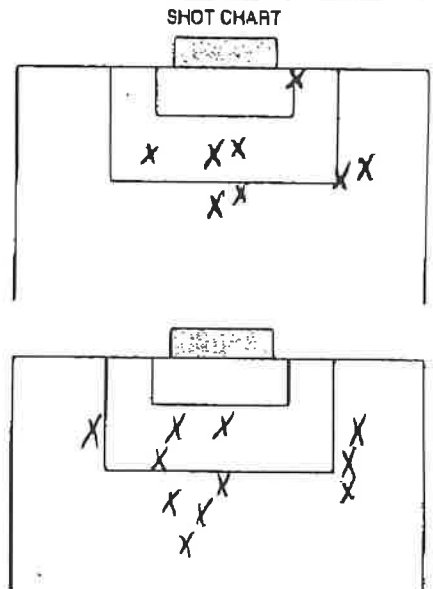

VISITOR				HOME						
SHOTS	GOALS	ASSTS.	NO.	NAME	POS.	NAME	NO.	SHOTS	GOALS	ASSTS.
			0	ROBERTS		ROBERTS KNIEZEWSKI	1			
1			4	EARLEY		ROBERSON	3	1		
1			5	ARNE		HAWKINS	4	111		
111			6	RIEVERT		JAMES	5	1		
			7	SPATH		LEY	6	1111		
11			8	EISELSTEIN		BLACKBURN	8	1		
			9	HIEBERT		SNYDER	9			
1			14	LONG		BRIDGES	12	1		
1			18	SMITH		SNELLAN	13			
1			21	GOODMAN		BYRD	14			
111	1		25	WALSH		HOFFMAN	15	1111		