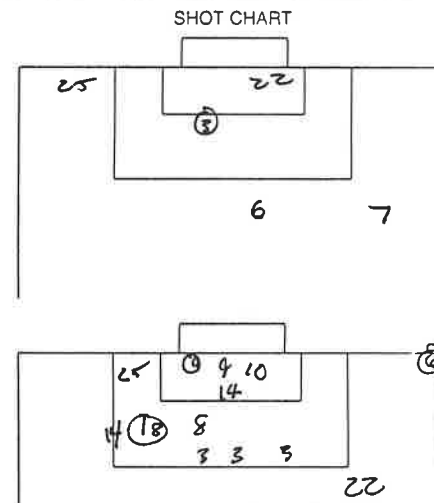

SHOTS

1	2	3	4	5	6	7	8	9	10
11	12	13	14	15	16	17	18	19	20
21	22	23	24	25	26	27	28	29	30
31	32	33	34	35	36	37	38	39	40

CORNER KICKS

1	2	3	4	5	6	7	8	9	10
11	12	13	14	15	16	17	18	19	20

GOALIE SAVES

1	2	3	4	5	6	7	8	9	10
11	12	13	14	15	16	17	18	19	20

FOULS

1	2	3	4	5	6	7	8	9	10
11	12	13	14	15	16	17	18	19	20
21	22	23	24	25	26	27	28	29	30

SUBSTITUTIONS

6	Erin Shepard	Becky Buffington	16
2	Lynsey Friedman	Kristina McCutcheon	3
		Christine Blakeney	11
		Ann McBride	10
		Megan Bay	20
		Leanna Smith	18
		Stacy Wright	23
		Mosha Long	14

GOAL BY:

PLAYER	TEAM	TIME*	DESCRIPTION
Katie Dunne	Tul	24:36	penalty kick
Kristina McCutcheon	MSU	33:20	Blakeney right side
Alicia Hebert	MSU	54:22	Rickett off corner-header
Meredith Rickett	MSU	72:48	off corner
Tami Prisco	Tul	78:25	Katie Black
Leanna Smith	MSU	85:34	Rickett 1-on-1

CAUTIONS & EJECTIONS:

SHOTS

1	2	3	4	5	6	7	8	9	10
11	12	13	14	15	16	17	18	19	20
21	22	23	24	25	26	27	28	29	30
31	32	33	34	35	36	37	38	39	40

CORNER KICKS

1	2	3	4	5	6	7	8	9	10
11	12	13	14	15	16	17	18	19	20

GOALIE SAVES

1	2	3	4	5	6	7	8	9	10
11	12	13	14	15	16	17	18	19	20

FOULS

1	2	3	4	5	6	7	8	9	10
11	12	13	14	15	16	17	18	19	20
21	22	23	24	25	26	27	28	29	30