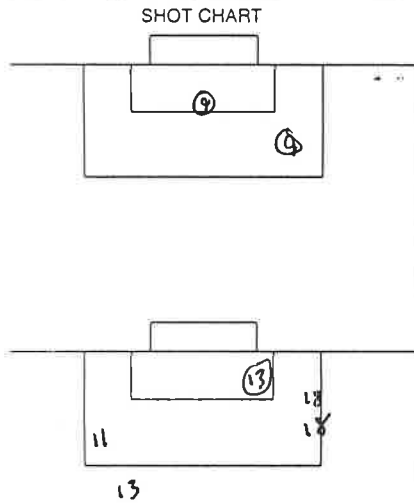

OFFICIAL NCAA® SOCCER BOX SCORE

VISITOR Tulane HOME Mississippi State

DATE 11/3/96 OFFICIALS Guy Barber, Don Lewis, Robbie Johnson, Gerald Ainsworth

WEATHER Clear, cool 50s ATTENDANCE 202

VISITOR	1	2	OT	OT	F
<u>Tulane</u>	<u>1</u>	<u>1</u>			<u>1</u>
HOME	1	3			4
<u>Mississippi State</u>	<u>1</u>	<u>3</u>			<u>4</u>