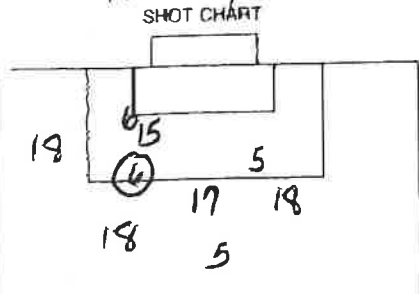

OFFICIAL NCAA® SOCCER BOX SCORE

P. 01

601 956 7529

OCT-05-97 SUN 14:12 THE SPORTS CLUB

VISITOR Fairfield	HOME Mississippi State
DATE October 5, 1997	OFFICIALS Referee - Paul Moltke Linesmen - Mary Durall, Will Graham
WEATHER Sunny/Clear/80s	ATTENDANCE 180

VISITOR	1	2	OT	OT	F
Fairfield (10-3)	1	0			1
HOME					
Mississippi State (9-2)	2	0			2

VISITOR Fairfield				HOME Mississippi State						
SHOTS	GOALS	ASSTS.	NO.	NAME	POS.	NAME	NO.	SHOTS	GOALS	ASSTS.
			1	Anne Lyons	GK	Sarah Roberts	1			
	1		2	Suzy Folger		Lee Goodman	2			
1			3	Jen Mitchell		Alison Earley	4			
			4	Michele Savage		Meredith Riekert	6	11	1	
111			5	Mackenzie Bruno		Alicia Hiebert	9			
111	1		6	Colleen O'Connor		Charleston Platt	11	1		
			7	Julie Stevens		Amy Mann	12	1		1
1			14	Maribeth Creagh		Casey Newman	13			
11			15	Hobby Allan		Julie Downs	18			
111			18	Mary Ann Sadowski		Annemarie Pimend	19	11		
			22	Eileen Murray		Shannon Walsh	25	11		
1			17	Kelli Hurley						

SUBSTITUTIONS

16	Ann Rosdick		Susan Rogers	21		
4	Michele Savage		Kristina McClutcheon	3	111	1
19	Meredith McGowan		Becky Garland	7	1	
21	Stephanie Power		Becky Buffington	11	1	
12	Lisa Cerulo		Lauren Hall	17	1	
			Both Dreher	10		

GOAL BY	TEAM	TIME*	ASST(S)	DESCRIPTION
Meredith Riekert	MSU	17:21		30-yd shot to center net
Kristina McClutcheon	MSU	25:50	Amy Mann	4-yd shot to empty net
Colleen O'Connor	FU	35:46	Suzy Folger	18-yd shot to upper left

CAUTIONS & EJECTIONS: