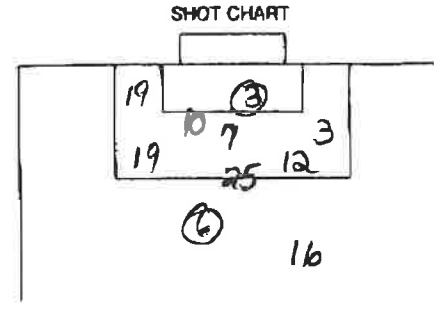

SHOTS

1	2	3	4	5	6	7	8	9	10	11	12	13	14	15	16	17	18	19	20	
1	1	1	1	1	1	1	1	1	1	1	1	1	1	1	1	1	1	1	1	1
21	22	23	24	25	26	27	28	29	30											
31	32	33	34	35	36	37	38	39	40											

CORNER KICKS

1	2	3	4	5	6	7	8	9	10	11	12	13	14	15	16	17	18	19	20	
1	1	1	1	1	1	1	1	1	1	1	1	1	1	1	1	1	1	1	1	1

GOALIE SAVES

1	2	3	4	5	6	7	8	9	10	11	12	13	14	15	16	17	18	19	20	
1	1	1	1	1	1	1	1	1	1	1	1	1	1	1	1	1	1	1	1	1

FOULS

1	2	3	4	5	6	7	8	9	10	11	12	13	14	15	16	17	18	19	20	
1	1	1	1	1	1	1	1	1	1	1	1	1	1	1	1	1	1	1	1	1
21	22	23	24	25	26	27	28	29	30											

SHOTS

1	2	3	4	5	6	7	8	9	10	11	12	13	14	15	16	17	18	19	20	
1	1	1	1	1	1	1	1	1	1	1	1	1	1	1	1	1	1	1	1	1
21	22	23	24	25	26	27	28	29	30											
31	32	33	34	35	36	37	38	39	40											

CORNER KICKS

1	2	3	4	5	6	7	8	9	10	11	12	13	14	15	16	17	18	19	20	
1	1	1	1	1	1	1	1	1	1	1	1	1	1	1	1	1	1	1	1	1

GOALIE SAVES

1	2	3	4	5	6	7	8	9	10	11	12	13	14	15	16	17	18	19	20	
1	1	1	1	1	1	1	1	1	1	1	1	1	1	1	1	1	1	1	1	1

FOULS

1	2	3	4	5	6	7	8	9	10	11	12	13	14	15	16	17	18	19	20	
1	1	1	1	1	1	1	1	1	1	1	1	1	1	1	1	1	1	1	1	1
21	22	23	24	25	26	27	28	29	30