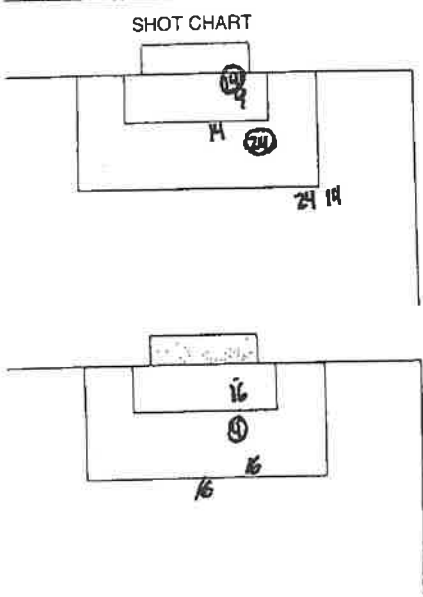

OFFICIAL NCAA® SOCCER BOX SCORE

VISITOR KANSAS	VS.	HOME MISSISSIPPI STATE	
DATE 31 Oct. 1997	OFFICIALS BILL DOHLEN		
WEATHER 60° RAIN, OVERCAST	ATTENDANCE 75		

VISITOR KANSAS	1	2	OT	OT	F
HOME MISSISSIPPI STATE	0	0			0

VISITOR				HOME			
SHOTS	GOALS	ASSTS.	NO.	NAME	POS.	NAME	NO.
			1	JENNIFER FECKE	GK	SARAH ROBERTS	1
11	1		24	COLLEEN COLVIN	MF	JULIE DOWNS	18
		1	22	CYNTHIA DAHLE	D	AUSON FARLEY	4
			13	JACKIE DAWE	D	LEE GOODMAN	2
11	1		14	ERIN HON	D	ALICIA HIEBERT	9
			11	KRISTINE KRAMER	D	AMY MANA	12
			18	LINDSEY LOEFFLER	D	CASEY NEWMAN	13
1	1		4	JEN MAGID	F	AUNEMARIE PIMENTEL	19
1			9	JEN SILVERS	MF	CHARLESTON PLATT	11
			7	JENNIFER WALLACE	MF	MEREDITH RIEKERT	6
		1	6	KYLIE WATTS	F	SHANNON WALSH	25