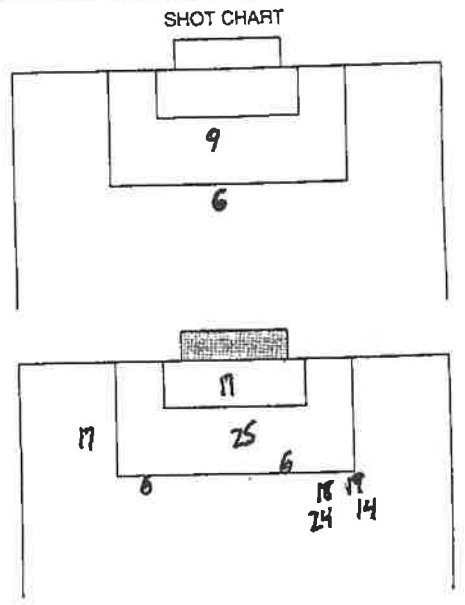

SUBSTITUTIONS					
11		16	CHRISTY CLARK	SUSAN ROGERS	21
		12	MEGHANN HAVEN	BETH DREHER	10
		17	JACKIE HORTON	LAUREN HALL	17
		0	KATIE GARRITY (73:00)	BECKY BOFFINGTON	16
		26	JESSIE BURNES	SAMANTHA CORNER	22
				SHAYLA HOLMES	5
				MEGAN LONG	14
				SHELLEY WHITE	24

SHOTS																			
11	12	13	14	15	16	17	18	19	20	21	22	23	24	25	26	27	28	29	30
31	32	33	34	35	36	37	38	39	40										
CORNER KICKS																			
11	12	13	14	15	16	17	18	19	20	21	22	23	24	25	26	27	28	29	30
31	32	33	34	35	36	37	38	39	40										
GOALIE SAVES																			
11	12	13	14	15	16	17	18	19	20	21	22	23	24	25	26	27	28	29	30
31	32	33	34	35	36	37	38	39	40										
FOULS																			
11	12	13	14	15	16	17	18	19	20	21	22	23	24	25	26	27	28	29	30
31	32	33	34	35	36	37	38	39	40										

GOAL BY:	TEAM	TIME*	DESCRIPTION
COLLEEN COLVIN	KU	28:00	KYLIE WATTS RIGHT LOWER CORNER OFF LONGPASS
ERIN HON	KU	30:30	— LOOSE BALL PUT BACK
JEN MAGID	KU	59:30	CYNTHIA DAHLE CROSS FROM RIGHT SIDE

CAUTIONS & EJECTIONS:

SHOTS																			
11	12	13	14	15	16	17	18	19	20	21	22	23	24	25	26	27	28	29	30
31	32	33	34	35	36	37	38	39	40										
CORNER KICKS																			
11	12	13	14	15	16	17	18	19	20	21	22	23	24	25	26	27	28	29	30
31	32	33	34	35	36	37	38	39	40										
GOALIE SAVES																			
11	12	13	14	15	16	17	18	19	20	21	22	23	24	25	26	27	28	29	30
31	32	33	34	35	36	37	38	39	40										
FOULS																			
11	12	13	14	15	16	17	18	19	20	21	22	23	24	25	26	27	28	29	30
31	32	33	34	35	36	37	38	39	40										

*Note: Time indicated should be [g] minutes and seconds into match.