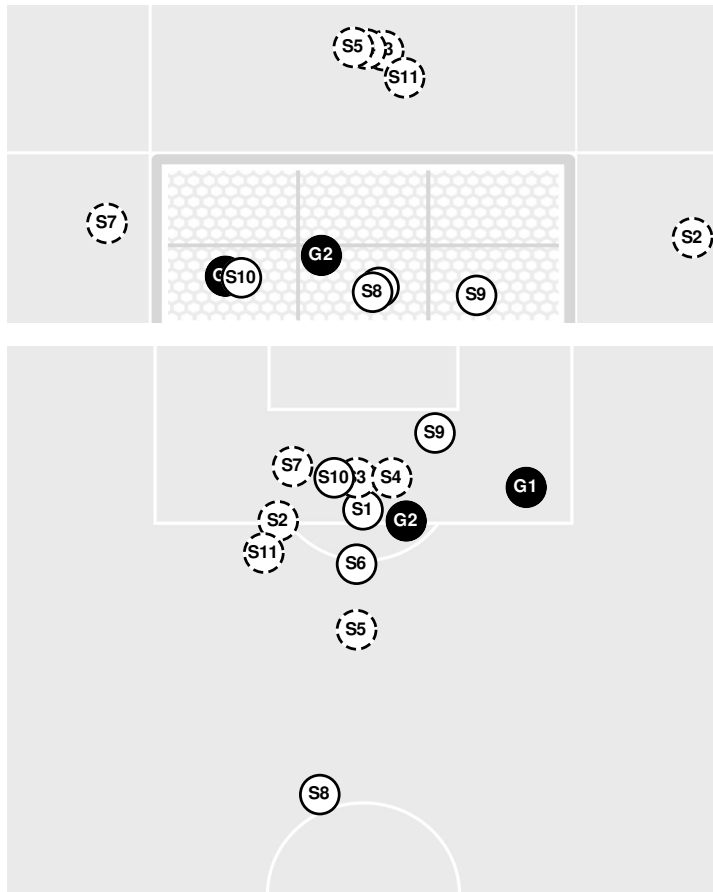

Official Soccer Shot Chart - Final
Lipscomb vs Mississippi St.

8/25/2022 MSU Soccer Field, Starkville
2022-23 Women's Soccer

Match Time: 6:30 PM

Match Duration: 01:52

Attendance: 332

Officials: Michael Smith, Wes Caouette, Don Eubank, Hal Youngblood

Shots by Half Intervals	Bulldogs	1st Half	2nd Half	
		Bisons	4	9
		3	1	

Shot Chart

BULLDOGS