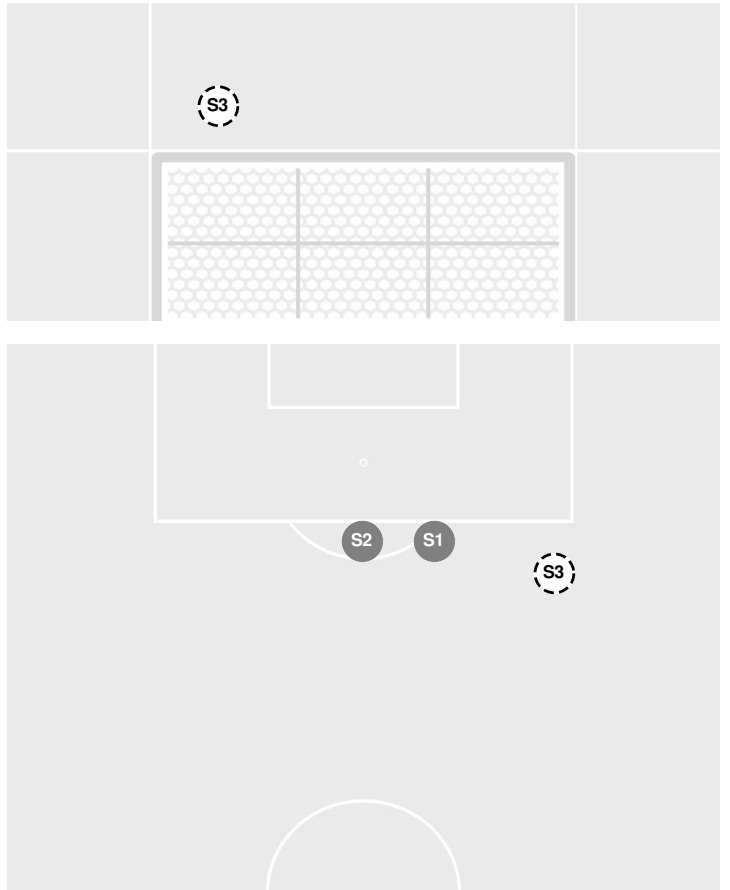

MISSOURI

S Shot Off Target
S Shot On Target
S Blocked
G Goal / Own Goal

Shot Summary