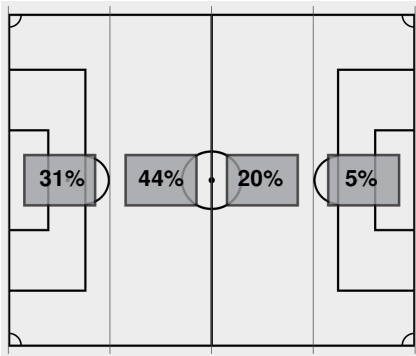

Officials: Melinda Homa, Kendall McCardell, Louie Tran, Michael Smith

Cautions and ejections:

Stadium: MSU Soccer Field

Officials: Referee: Melinda Homa; Asst. Referee: Kendall McCardell; Louie Tran; Alt. Official: Michael Smith;

Offsides: Missouri 0, Mississippi St. 1.

Attacking Direction →

1	TOTAL SHOTS	9
0	SHOTS ON TARGET	3
1	SAVES	0
0	CORNERS	1
0	OFFSIDES	1
0	YELLOW CARDS	0
0	RED CARDS	0
29%	POSSESSION TOTAL	71%