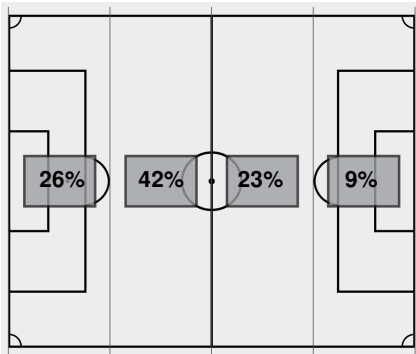

Officials: Melinda Homa, Kendall McCardell, Louie Tran, Michael Smith

Scoring summary:

No.	Time	Team	Goal scorer	Assist	Description
1.	19:02	MSU	Hannah Johnson (1)	(unassisted)	
2.	20:19	MSU	Zoe Main (2)	(unassisted)	
3.	47:24	MSU	Aitana Martinez-Montoya (5)	Macey Hodge	
4.	62:32	MSU	Ally Perry (8)	(unassisted)	
5.	81:09	MSU	Maggie Wadsworth (2)	(unassisted)	

Cautions and ejections:

YC - Mississippi St. #4 59:01

Stadium: MSU Soccer Field

Officials: Referee: Melinda Homa; Asst. Referee: Kendall McCardell; Louie Tran; Alt. Official: Michael Smith;

Offsides: Missouri 0, Mississippi St. 2.

Attacking Direction →

3	TOTAL SHOTS	20
0	SHOTS ON TARGET	8
3	SAVES	0
1	CORNERS	4
0	OFFSIDES	2
0	YELLOW CARDS	1
0	RED CARDS	0
36%	POSSESSION TOTAL	64%