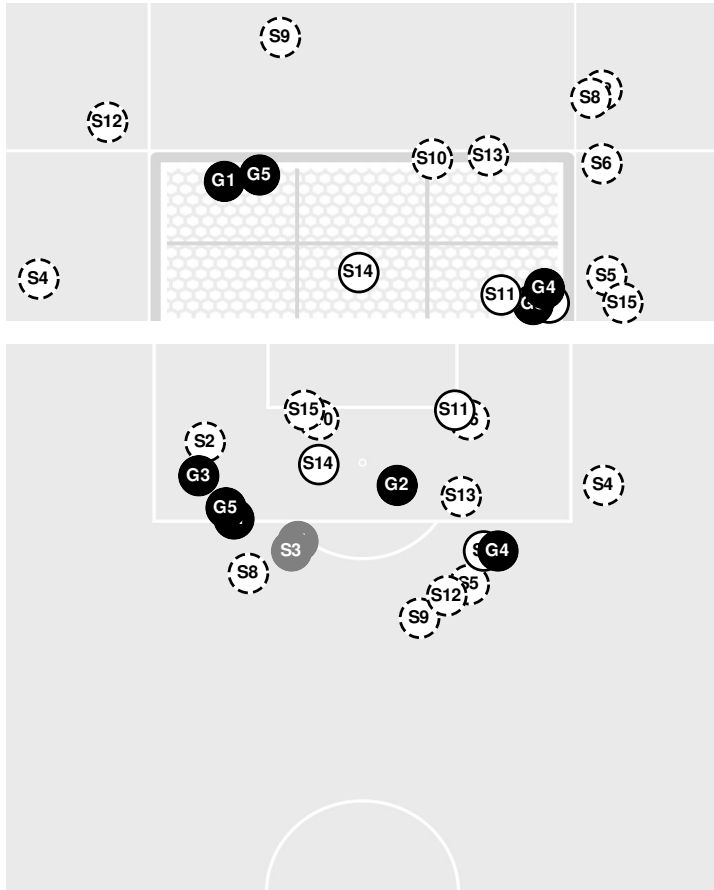

Official Soccer Shot Chart - Final
Missouri vs Mississippi St.
10/13/2024 MSU Soccer Field, Starkville
2024-25 Women's Soccer

Match Time: 6:30 PM
Match Duration: 01:56
Attendance: 2073

Officials: Melinda Homa, Kendall McCardell, Louie Tran, Michael Smith

Shots by Half Intervals		1st Half	2nd Half
Mississippi St.		9	11
Missouri		1	2

Shot Chart

MISSISSIPPI ST.