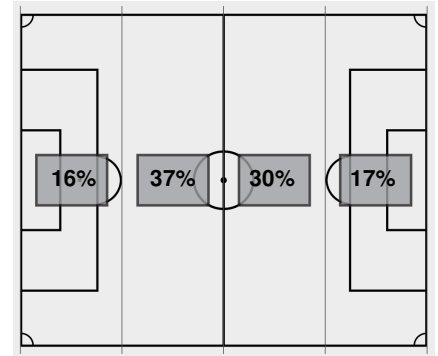

Offsides: Missouri 0, Mississippi St. 1.

Attacking Direction →

1	TOTAL SHOTS	9
0	SHOTS ON TARGET	3
1	SAVES	0
0	CORNERS	1
0	OFFSIDES	1
0	YELLOW CARDS	0
0	RED CARDS	0
29%	POSSESSION TOTAL	71%

← Attacking Direction