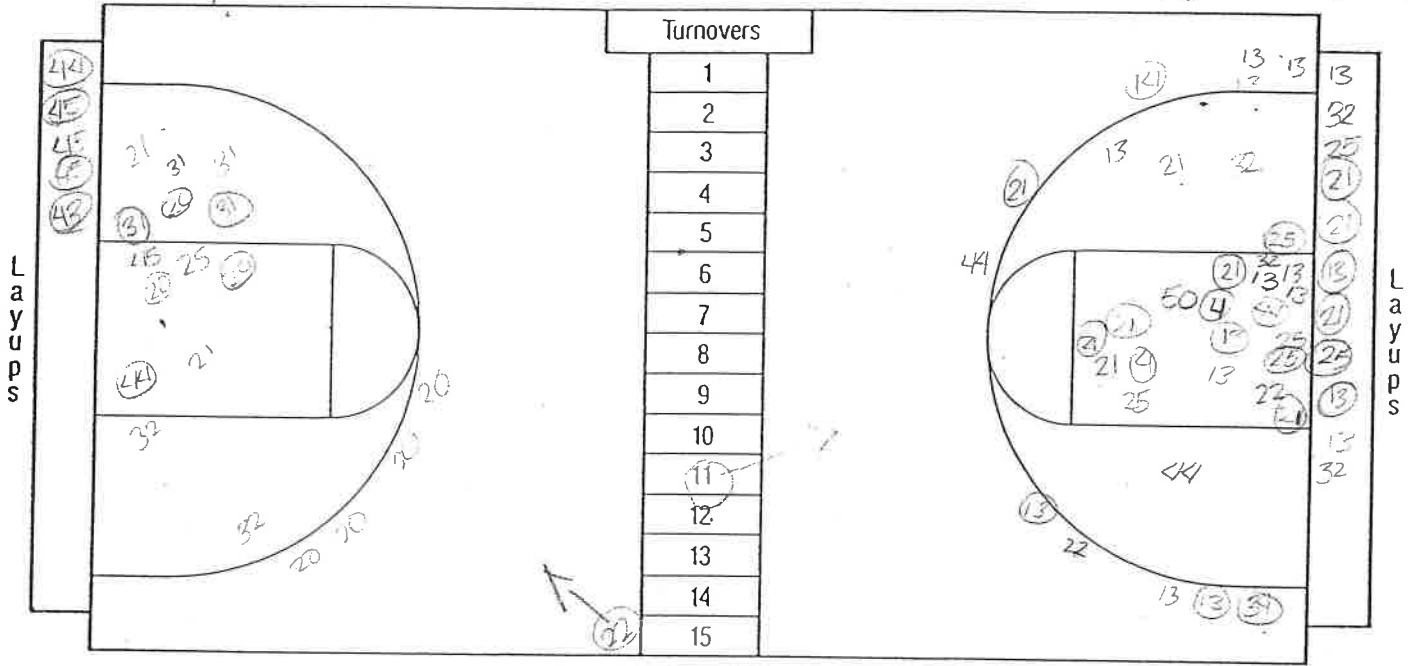

first half box only

NCAA QUICKIE BASKETBALL STATISTICS

DATE 11-26-97

SITE Livingston College

SHOT CHART

TEAM Livingston University HALF

TEAM Mississippi State

NO.	LAST NAME	FG	FGA	FT	FTA	REB	PF	TP
0	R. Williams	1	3	7	3	3	1	2
1	HARRIS	1	0	2	4	4	3	2
5	J. Phillips	0	1	1	2			1
6	White	0						
1	Jones	0	2	4		1	1	4
2	Langley	0	2			1		
7	Gosselin	1	1			3	2	2
4	Smith	2	2			2		4
7	Morgan	2	5	1	2	4	1	3
TEAM REBOUNDS (included in Totals)						4		
TOTALS		10	24	12	15	20	8	32