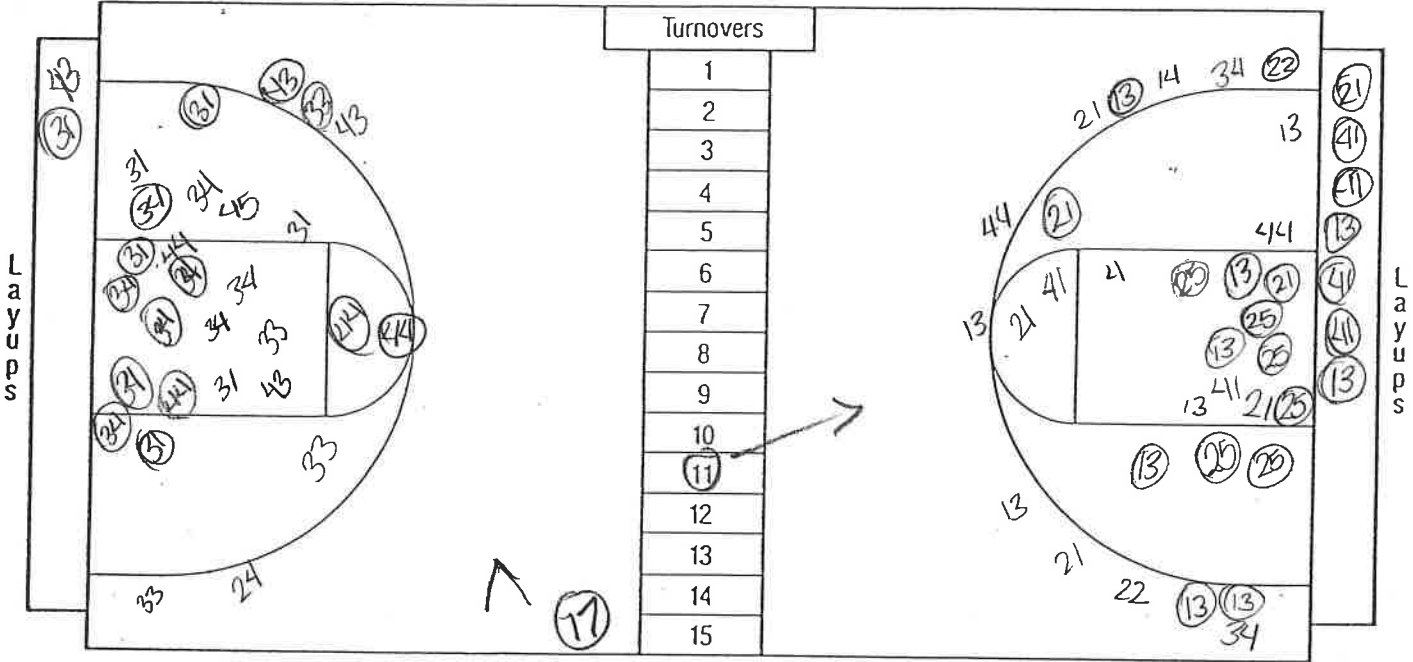

# NCAA QUICKIE BASKETBALL STATISTICS

DATE Dec 3, 1993  
 SITE Humphrey Coliseum

## SHOT CHART

TEAM UTC HALF \_\_\_\_\_ TEAM MSU

NO.	LAST NAME	FG	FGA	FT	FTA	REB	PF	TP
10	COOK							
22	COWAN							
23	ROGERS							
24	NORTON	0	1				2	
25	TEST						1	
31	DOWDELL	4	7	2	2	7	2	10
33	CAMERON	1	4	2	2	2	3	5
34	HINTON	6	9	0	1	6	1	12
35	DOUGLAS			0	1			
43	LOCKMILLER	1	5	2	5			5
42	MARTIN			0	1	1		
44	OVERCAST	3	4	5	6	5	2	11
45	NEAL	0	1			1		
TEAM REBOUNDS (included in Totals)						4		
TOTALS		15	31	11	19	27	11	43