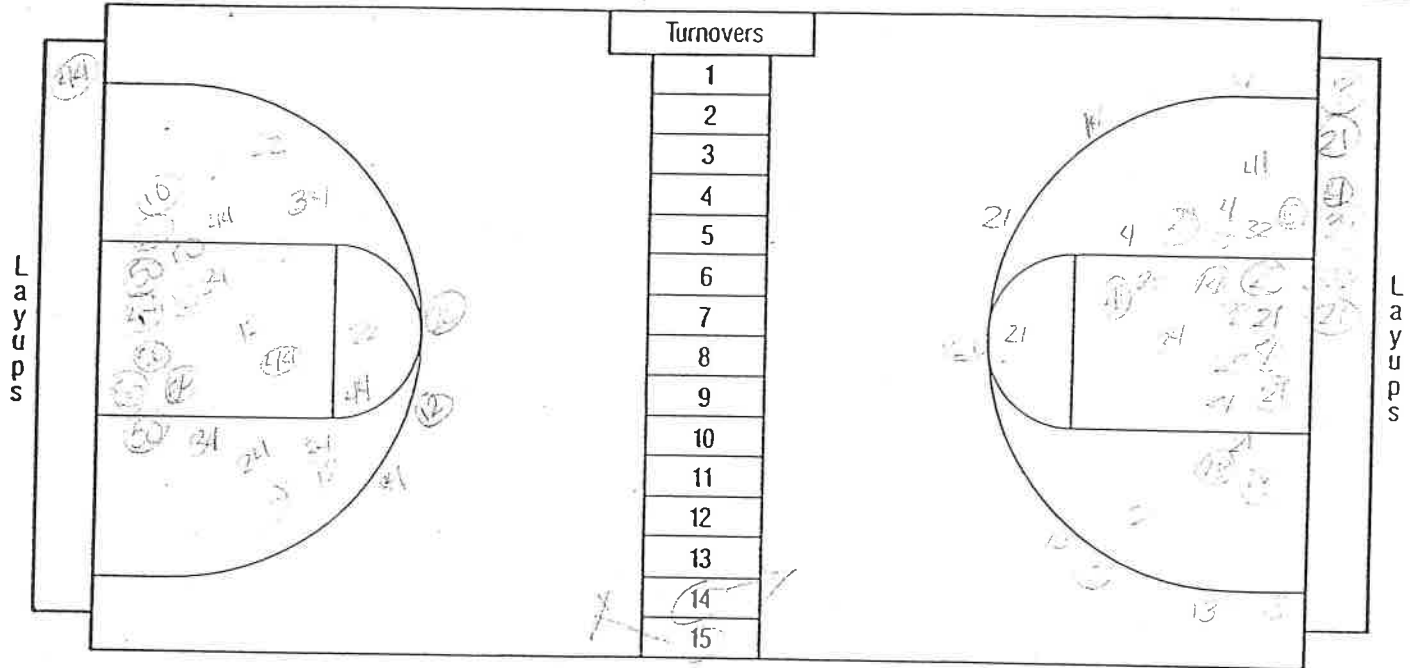

★ First Half only

NCAA QUICKIE BASKETBALL STATISTICS

DATE Dec 4, 1992
SITE Humphrey Coliseum

SHOT CHART

TEAM NORTHEAST LOUISIANA HALF _____ TEAM MISSISSIPPI STATE

NO.	LAST NAME	FG	FGA	FT	FTA	REB	PF	TP
10	LIVINGSTON f	1	1				1	2
12	HARRISON f	2	4				2	5
20	SMITH c	3	3	2	2			
22	JENNINGS g	0	1			1	2	
24	BRANCH g	0	1			1		
30	BELL							
34	JOHNSON	1	1			2		2
42	HAUTER					1	2	
44	JORDAN	3	5	2	2	1	1	5
50	STEWARD	5	7	1	1	6	1	11
52	FINCH							
54	THOMAS							
TEAM REBOUNDS (included in Totals)						1		
TOTALS		14	29	5	5	13	10	32

NO.	LAST NAME	FG	FGA	FT	FTA	REB	PF	TP
4	NOVOTNY f	1	3			2		2
5	CEDOTAL f							
13	SMITH c	2	8	1	2	2		2
14	FRIDAY g	1	3	2	2		2	4
21	BOOKER g	1	11	2	3	4	2	5
22	HUNHOLZ					1		
24	EASLEY							
25	HINTON	1	2				3	2
32	SEATON	2	2			6		
33	RAMAGOS							
34	BUSH	1	2			2	1	2
41	LEWIS		2	2	2		1	2
44	NEWLON	1	1	1	2			2
50	GOSSAGE							
TEAM REBOUNDS (included in Totals)						4		
TOTALS		17	35	7	11	22	9	48

G% 48.6% FT% _____
p.l. . u (FGM-FGA): 2-4

FG% 48.6% FT% 63.6%
3-pt. FG (FGM-FGA): 2-5