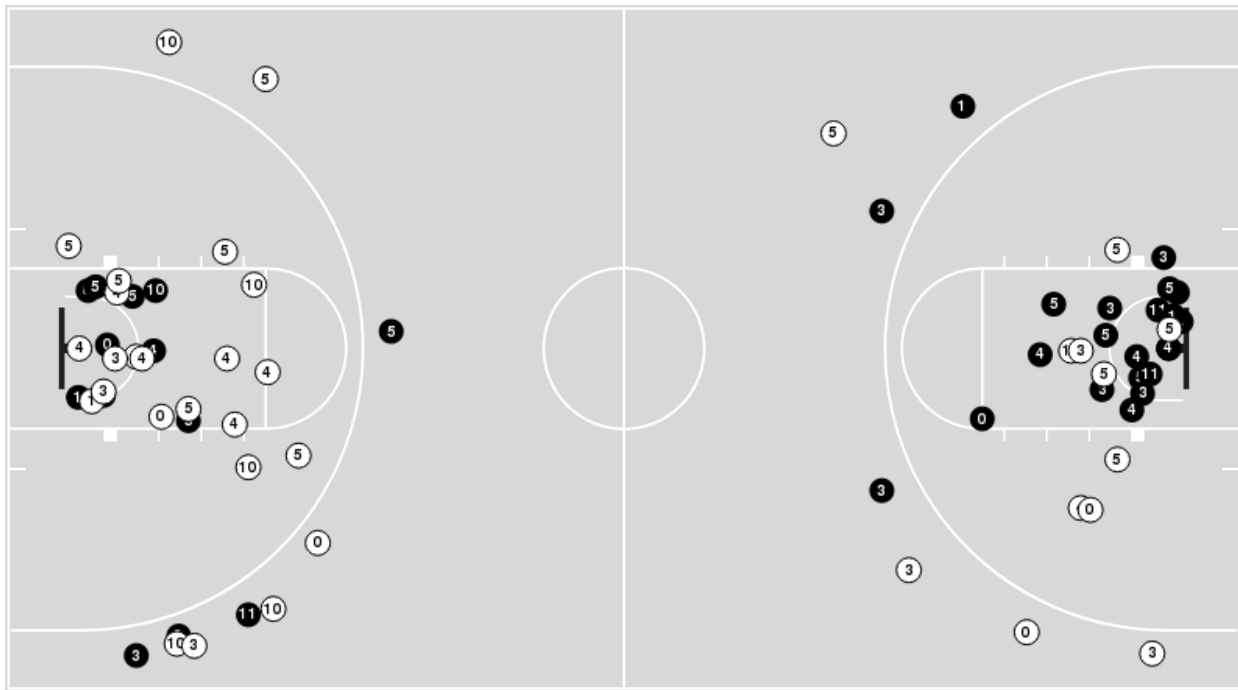

Officials: Laura Morris, Billy Smith, Joseph Vasziy

Players => AllFG Types=>AllResults=>All

Mississippi St.

All Field Goals