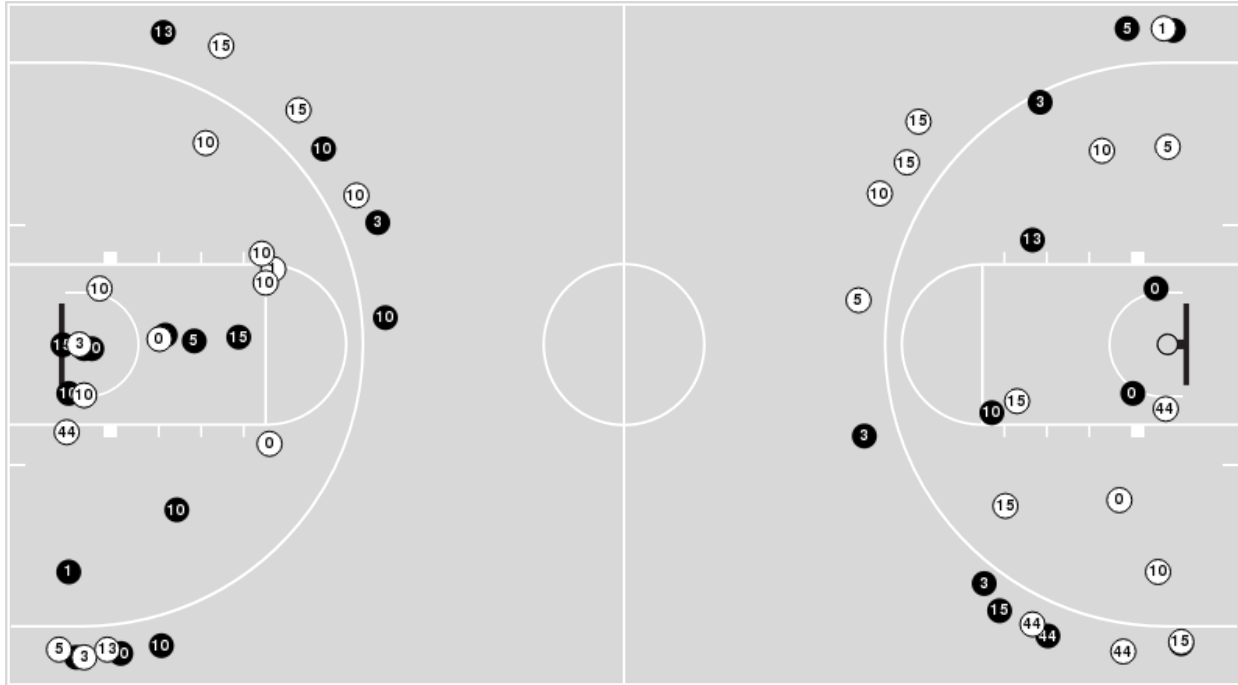

Officials: Laura Morris, Billy Smith, Joseph Vasziy

Players => AllFG Types=>AllResults=>All
Kentucky

All Field Goals