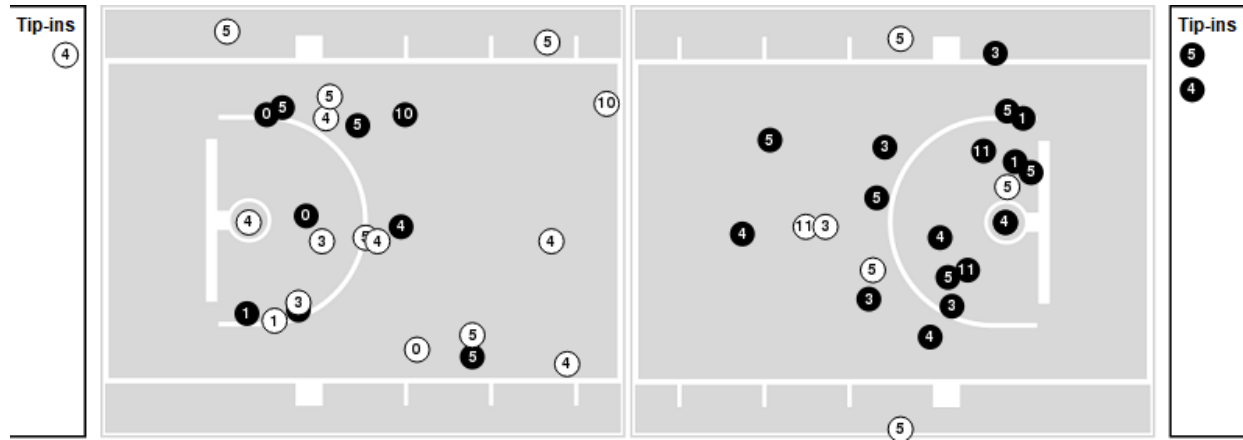

Blow Up Chart

● Made ○ Missed N - Player Number

Mississippi St.	M/A	%
Field Goals	35/71	49
2 Points	28/54	52
3 Points	7/17	41
Free Throws	9/10	90

Mississippi St.	M/A	%
Points in the Paint	54 (27 / 44)	61
Fast Break Points	16 (8/9)	89
Second Chance Points	13 (9/12)	75
Effective FG%	54