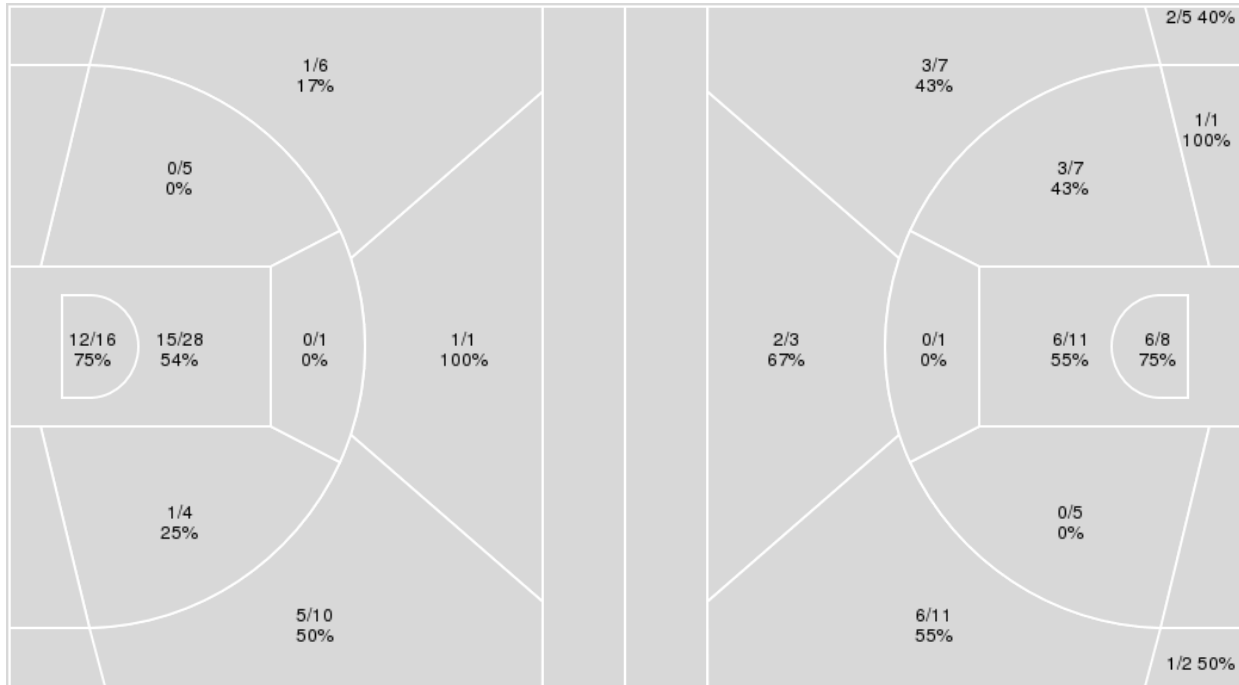

Officials: Laura Morris, Billy Smith, Joseph Vasziy

{ Players => All; } FG Types => All; Results => All;

{ Players => All; } FG Types => All; Results => All;

Mississippi St.

Kentucky

Mississippi St.	M/A	%
Field Goals	35/71	49
2 Points	28/54	52
3 Points	7/17	41
Free Throws	9/10	90

Kentucky	M/A	%
Field Goals	30/61	49
2 Points	16/33	48
3 Points	14/28	50
Free Throws	18/22	82