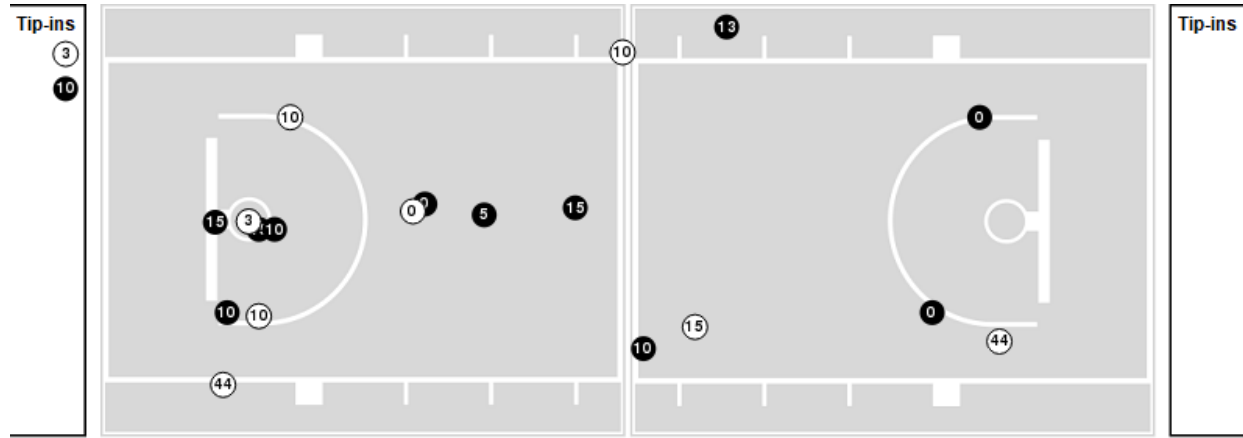

Blow Up Chart

● Made ○ Missed N - Player Number

Kentucky	M/A	%
Field Goals	30/61	49
2 Points	16/33	48
3 Points	14/28	50
Free Throws	18/22	82

Kentucky	M/A	%
Points in the Paint	24 (12 / 19)	63
Fast Break Points	14 (7/7)	100
Second Chance Points	10 (7/11)	64
Effective FG%	61