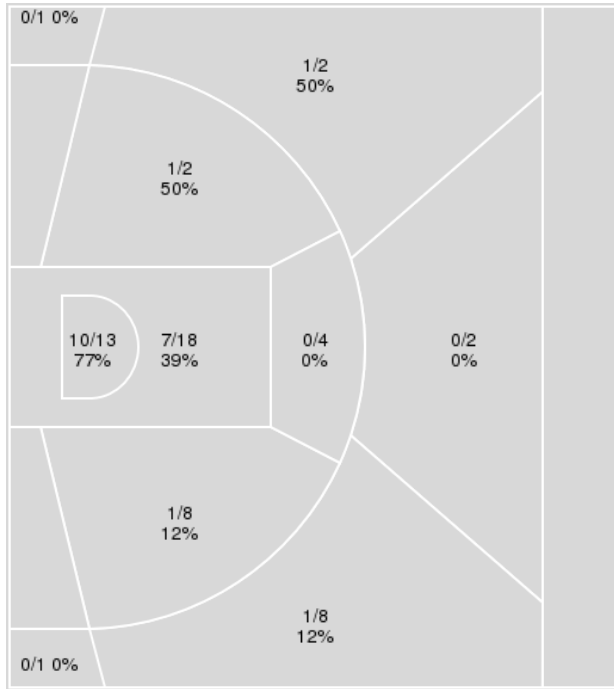

Mississippi St. at Florida

01/07/21 Exactech Arena at Stephen C. O'Connell Center, Gainesville
2020-21 Women's Basketball

Game Time: 6:00 PM
Game Duration: 2:26
Attendance: 639

Officials: Denise Brooks, Roy Gulbeyan, Douglas Knight

{ Players => 1, 2, 3, 10, 11, 12, 13, 14, 15, 22, 24, 25, 32; } FG Types => All; Results => All;

{ Players => All; } FG Types => All; Results => All;

Florida

Mississippi St.

Florida	M/A	%
Field Goals	21/59	36
2 Points	19/45	42
3 Points	2/14	14
Free Throws	12/16	75

Mississippi St.	M/A	%
Field Goals	29/67	43
2 Points	24/47	51
3 Points	5/20	25
Free Throws	5/5	100