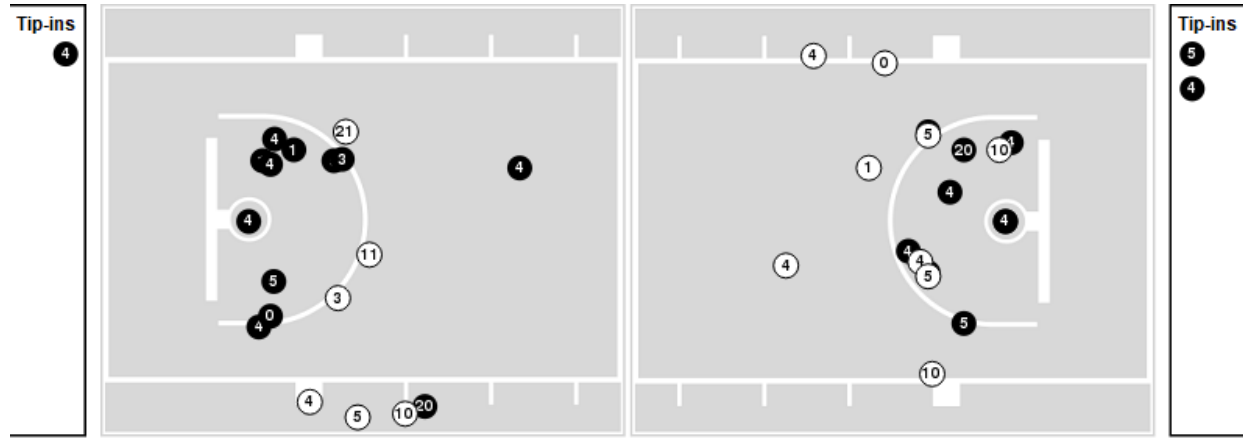

Blow Up Chart

● Made ○ Missed N - Player Number

Mississippi St.	M/A	%
Field Goals	29/67	43
2 Points	24/47	51
3 Points	5/20	25
Free Throws	5/5	100

Mississippi St.	M/A	%
Points in the Paint	40 (20 / 29)	69
Fast Break Points	6 (3/3)	100
Second Chance Points	14 (7/12)	58
Effective FG%	47