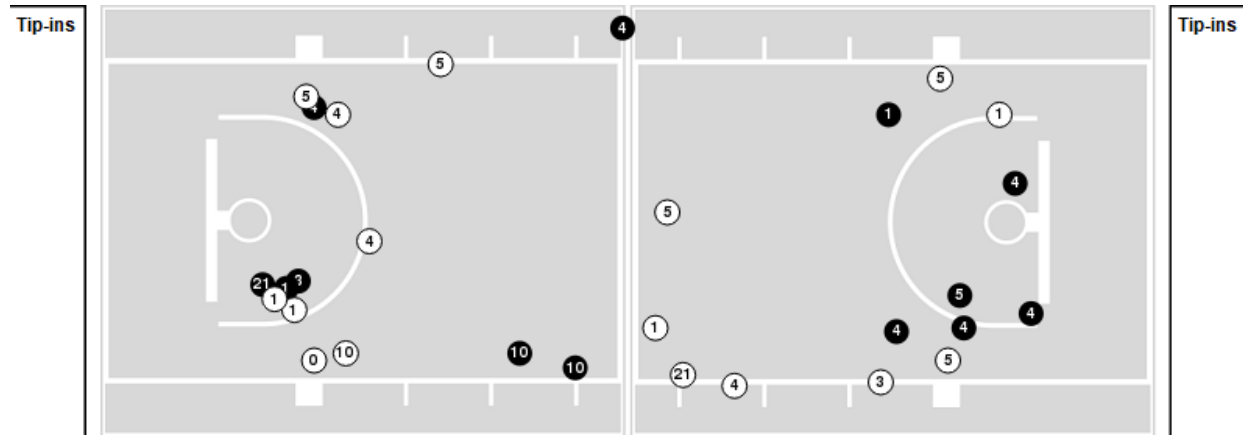

Blow Up Chart

● Made   ● Missed   N - Player Number

Mississippi St.	M/A	%
Field Goals	21/55	38
2 Points	15/38	39
3 Points	6/17	35
Free Throws	12/18	67

Mississippi St.	M/A	%
Points in the Paint	24 (12 / 24)	50
Fast Break Points	5 (4/7)	57
Second Chance Points	15 (7/10)	70
Effective FG%	44