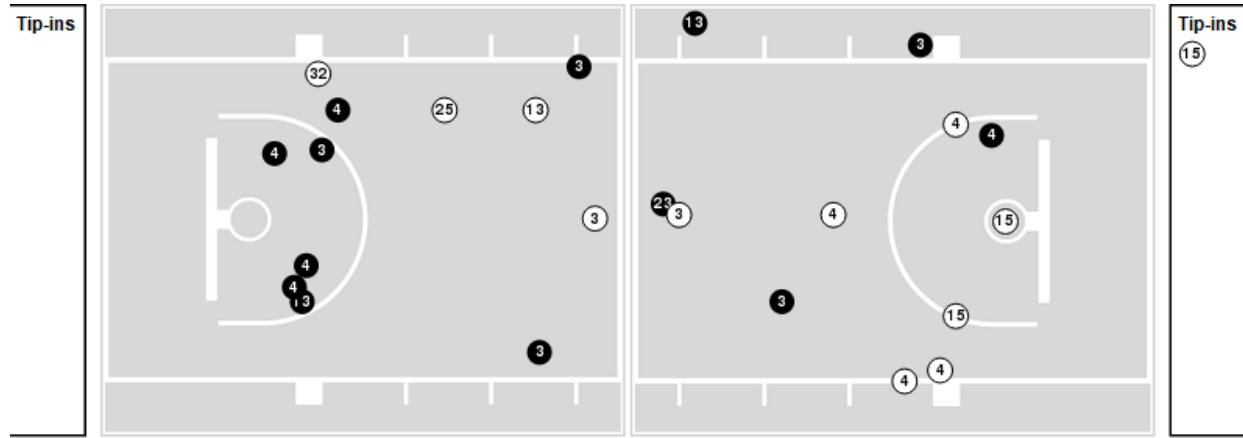

Blow Up Chart

● Made   ○ Missed   N - Player Number

Ole Miss	M/A	%
Field Goals	22/54	41
2 Points	20/39	51
3 Points	2/15	13
Free Throws	10/12	83

Ole Miss	M/A	%
Points in the Paint	20 (10 / 20)	50
Fast Break Points	3 (1/1)	100
Second Chance Points	6 (3/8)	38
Effective FG%	43