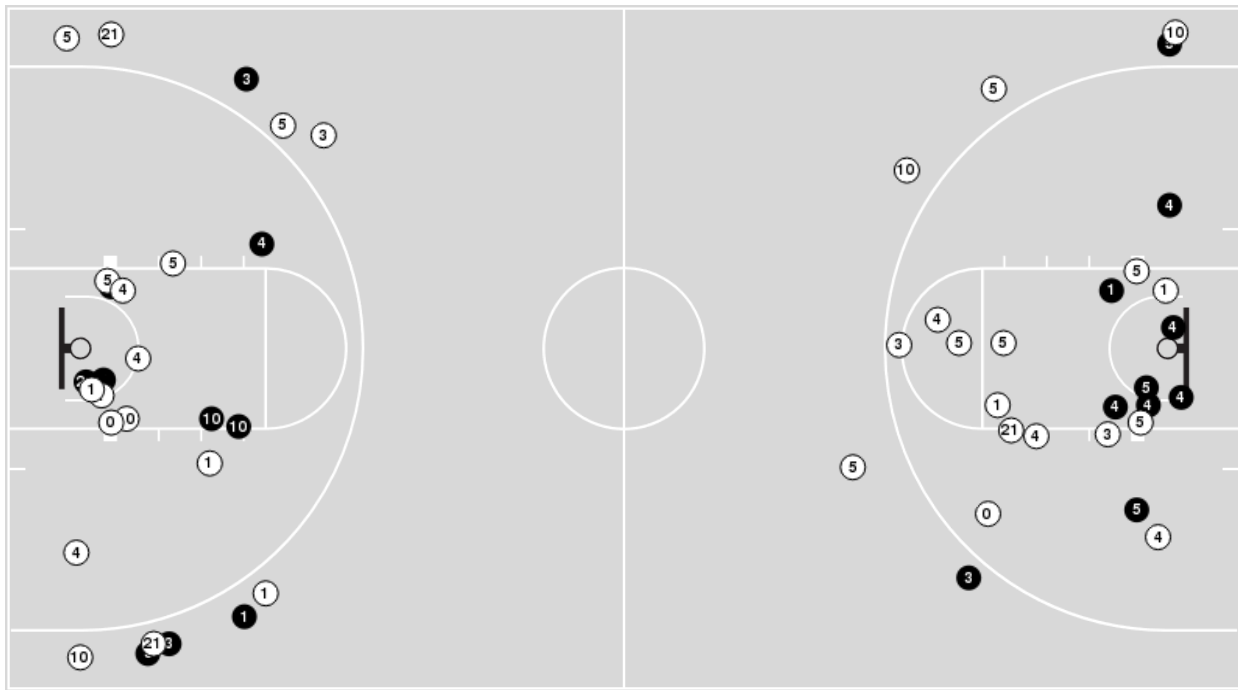

Officials: Angelica Suffren, Saif Esho, Eric Koch

Players => AllFG Types=>AllResults=>All

Mississippi St.

All Field Goals