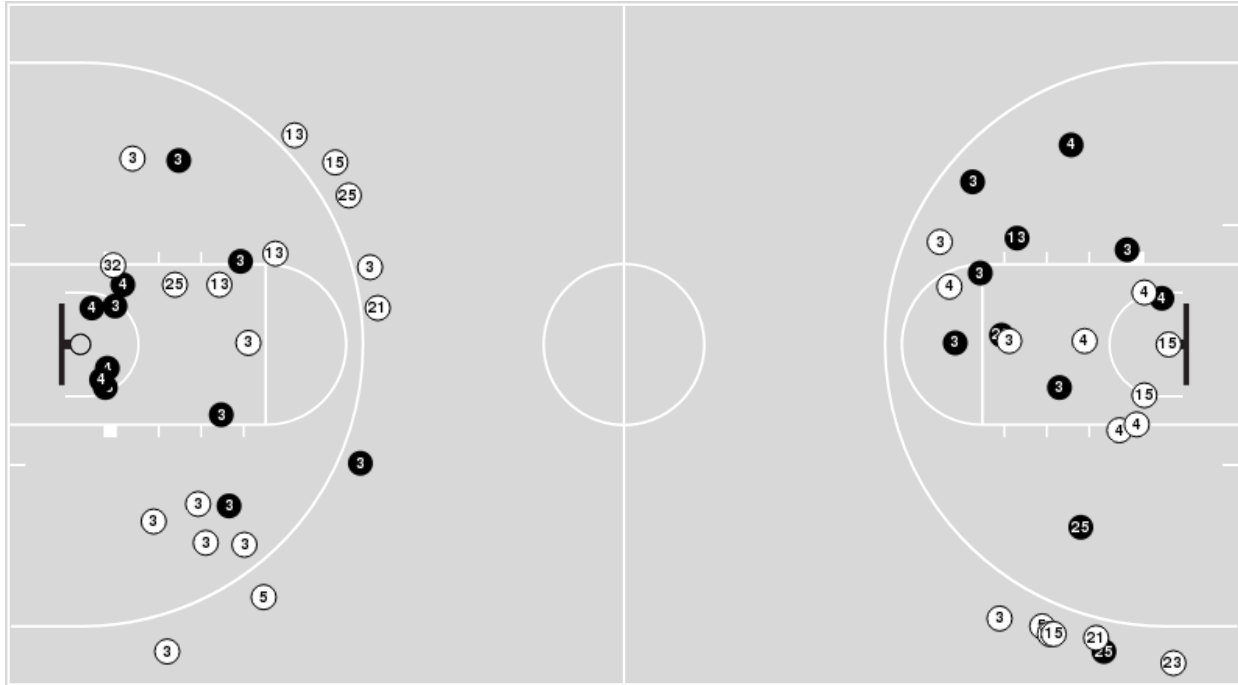

Players => 13, 1, 2, 3, 4, 5, 12, 15, 21, 22, 23, 24, 25, 32, 40FG Types=>AllResults=>All

Ole Miss

All Field Goals