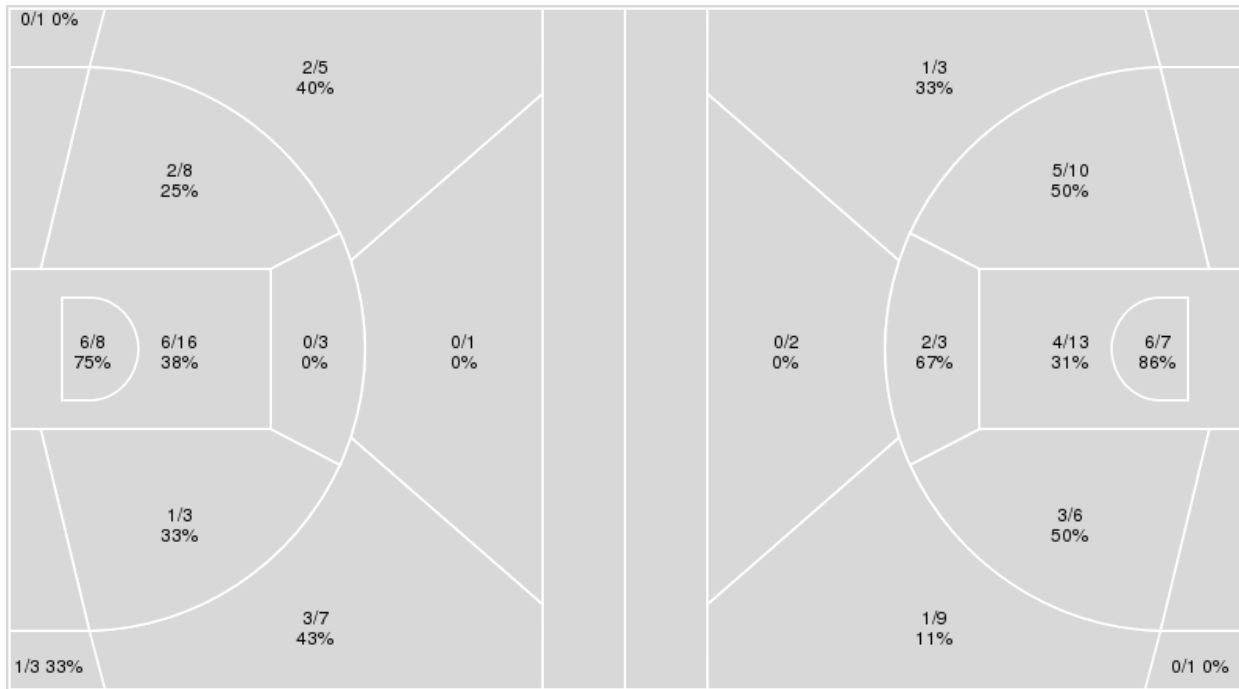

Officials: Angelica Suffren, Saif Esho, Eric Koch

{ Players => All; } FG Types => All; Results => All;

{ Players => 13, 1, 2, 3, 4, 5, 12, 15, 21, 22, 23, 24, 25, 32, 40; } FG
Types => All; Results => All;

Mississippi St.

Ole Miss

Mississippi St.	M/A	%
Field Goals	21/55	38
2 Points	15/38	39
3 Points	6/17	35
Free Throws	12/18	67

Ole Miss	M/A	%
Field Goals	22/54	41
2 Points	20/39	51
3 Points	2/15	13
Free Throws	10/12	83