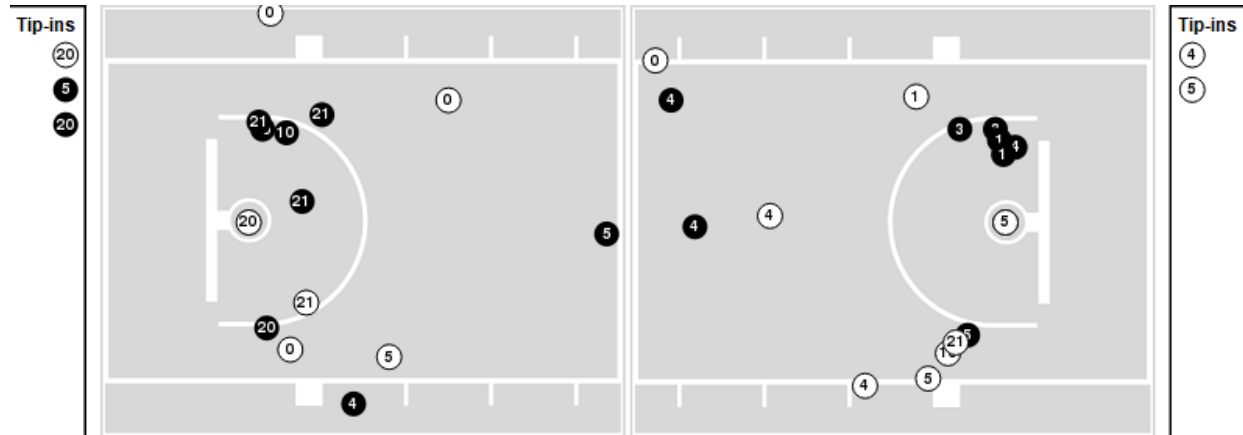

Blow Up Chart

● Made ○ Missed N - Player Number

Mississippi St.	M/A	%
Field Goals	31/66	47
2 Points	22/43	51
3 Points	9/23	39
Free Throws	7/10	70

Mississippi St.	M/A	%
Points in the Paint	34 (17 / 28)	61
Fast Break Points	23 (12/12)	100
Second Chance Points	10 (5/12)	42
Effective FG%	54