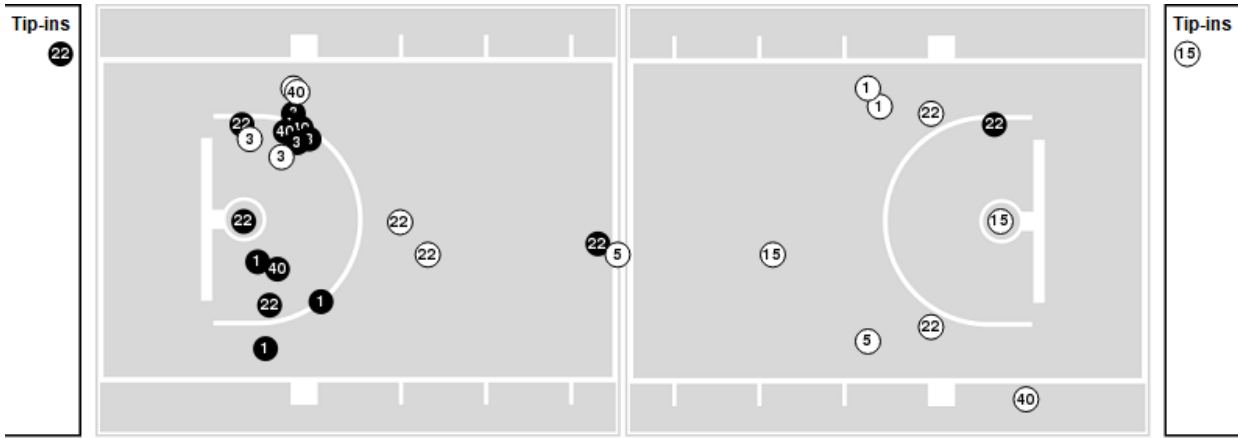

Blow Up Chart

● Made   ○ Missed   N - Player Number

Alabama	M/A	%
Field Goals	29/67	43
2 Points	18/37	49
3 Points	11/30	37
Free Throws	17/21	81

Alabama	M/A	%
Points in the Paint	30 (15 / 29)	52
Fast Break Points	7 (4/4)	100
Second Chance Points	21 (11/19)	58
Effective FG%	51