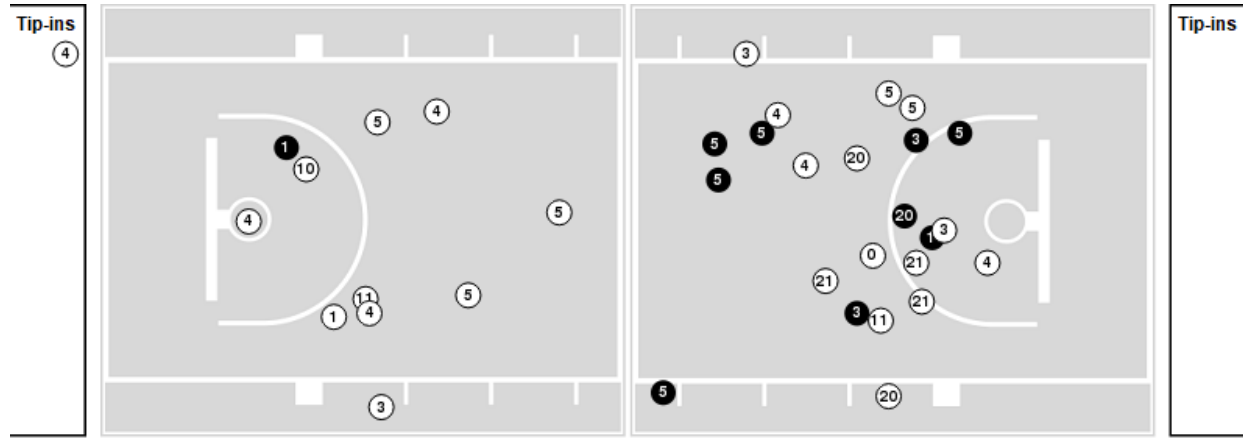

Blow Up Chart

● Made ○ Missed N - Player Number

Mississippi St.	M/A	%
Field Goals	15/56	27
2 Points	10/36	28
3 Points	5/20	25
Free Throws	6/12	50

Mississippi St.	M/A	%
Points in the Paint	18 (9 / 30)	30
Fast Break Points	12 (5/5)	100
Second Chance Points	3 (1/11)	9
Effective FG%	31