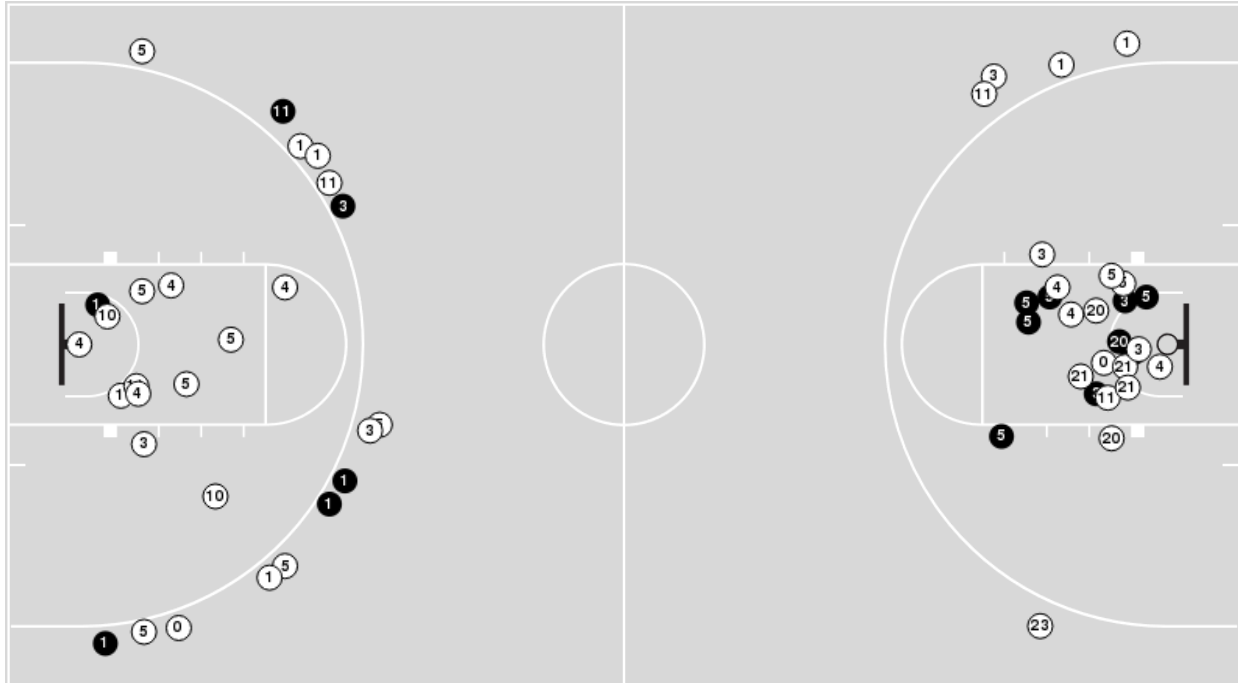

Officials: Beverly Roberts, Gina Cross, Brian Garland

Players => AllFG Types=>AllResults=>All
Mississippi St.

All Field Goals