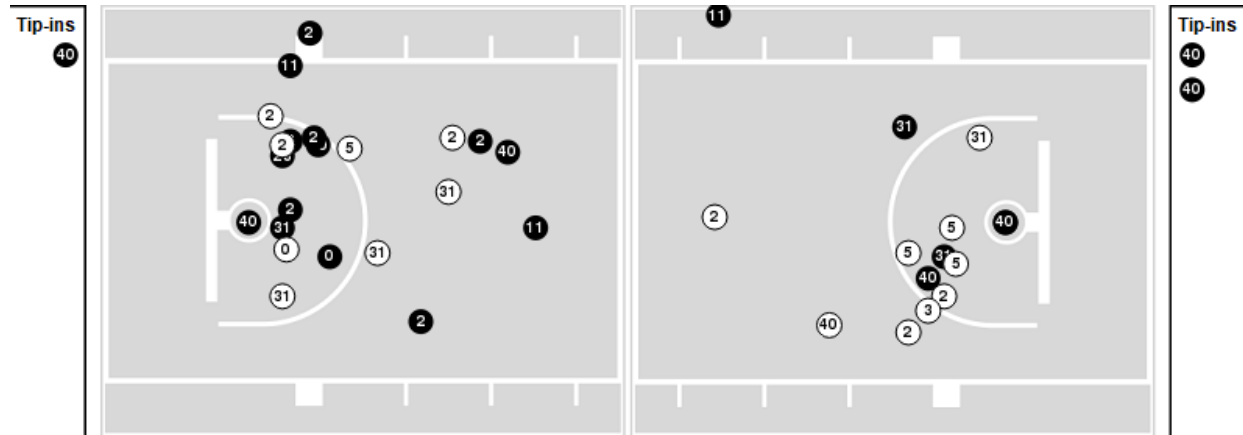

Blow Up Chart

(N) Made   **(O)** Missed   **N** - Player Number

Texas A&M	M/A	%
Field Goals	27/62	44
2 Points	23/49	47
3 Points	4/13	31
Free Throws	11/13	85

Texas A&M	M/A	%
Points in the Paint	34 (17 / 34)	50
Fast Break Points	12 (8/8)	100
Second Chance Points	10 (6/12)	50
Effective FG%	47