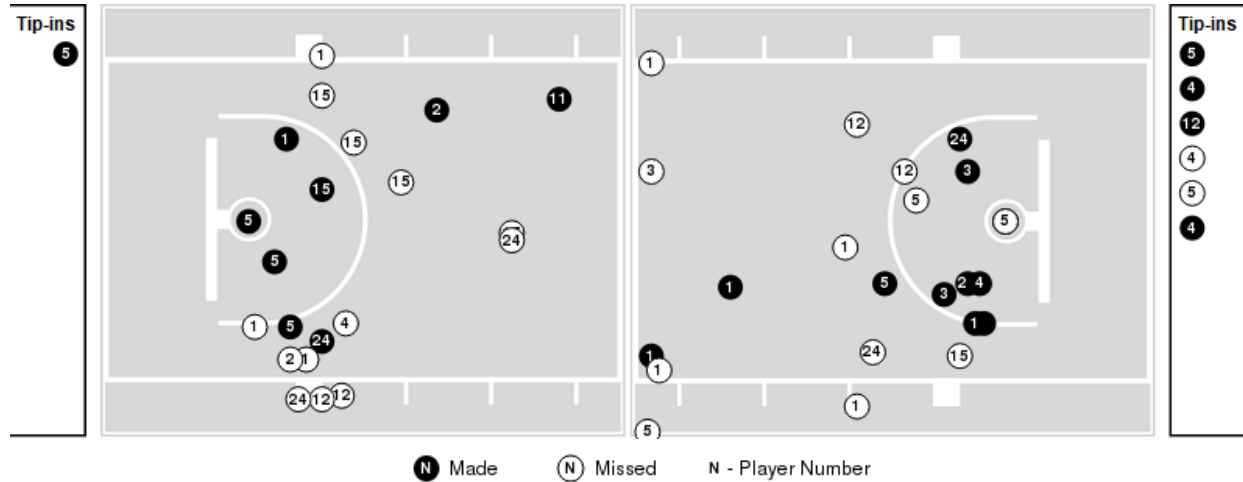

Blow Up Chart

● Made ○ Missed N - Player Number

South Carolina	M/A	%
Field Goals	27/66	41
2 Points	25/53	47
3 Points	2/13	15
Free Throws	19/22	86

South Carolina	M/A	%
Points in the Paint	44 (22 / 41)	54
Fast Break Points	17 (9/9)	100
Second Chance Points	21 (13/19)	68
Effective FG%	42