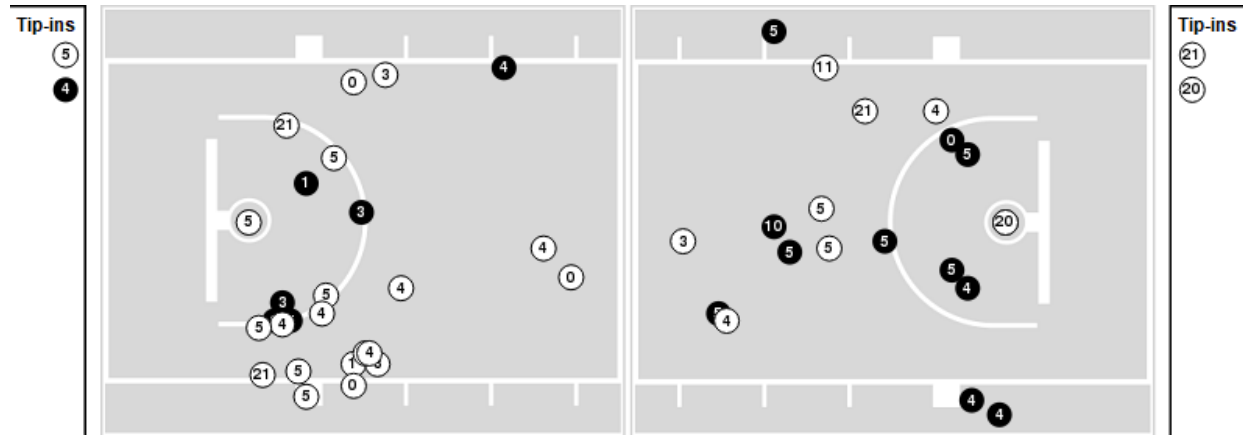

Blow Up Chart

N Made   **O** Missed   N - Player Number

Mississippi St.	M/A	%
Field Goals	22/65	34
2 Points	19/51	37
3 Points	3/14	21
Free Throws	5/15	33

Mississippi St.	M/A	%
Points in the Paint	28 (14 / 39)	36
Fast Break Points	8 (4/5)	80
Second Chance Points	3 (2/17)	12
Effective FG%	36