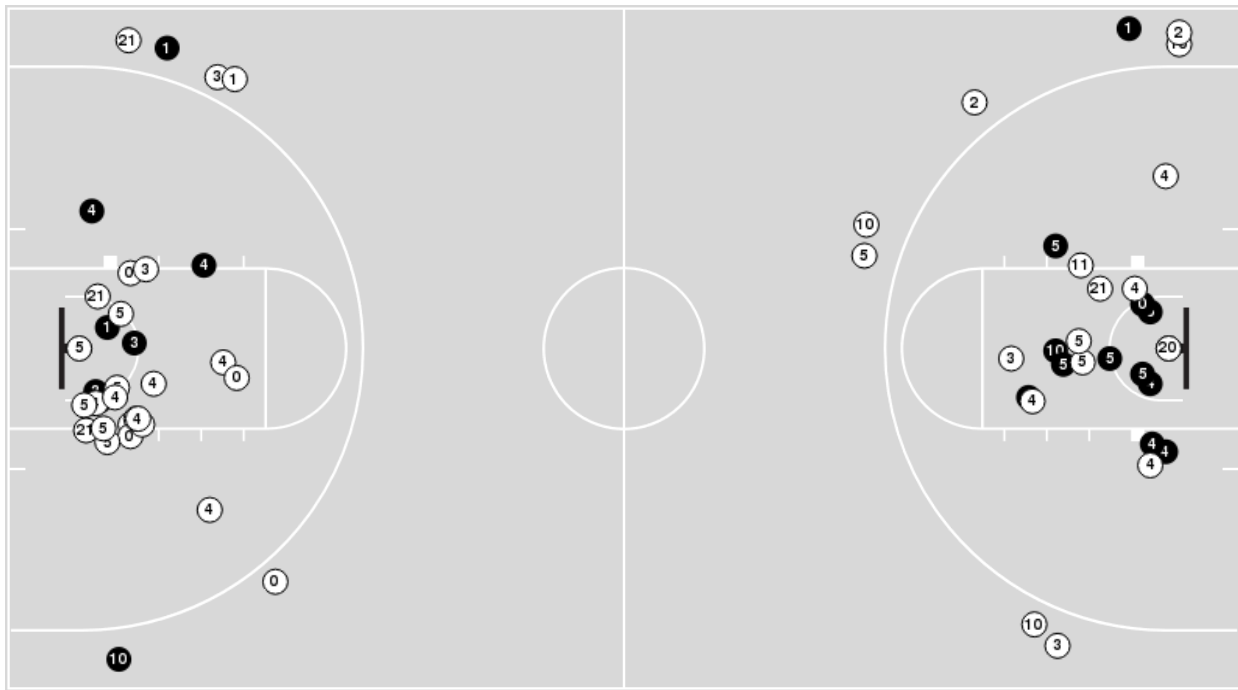

Officials: Brian Hall, Brian Garland, Karen Preato

Players => AllFG Types=>AllResults=>All

Mississippi St.

All Field Goals