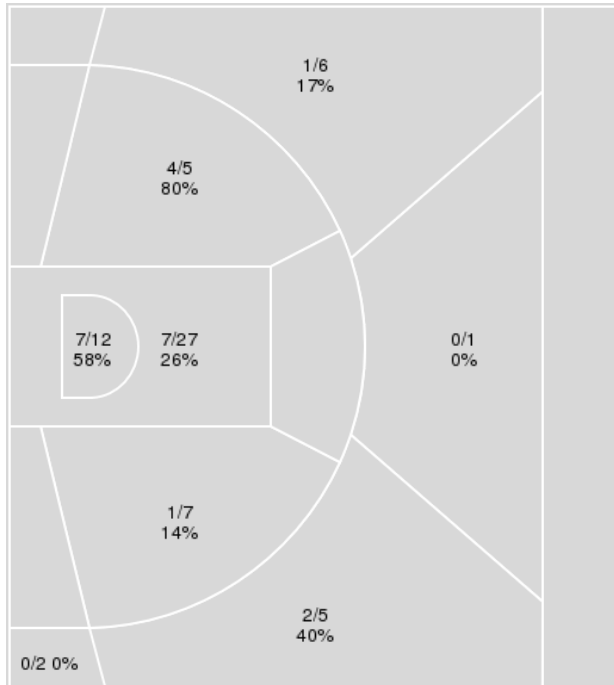

Officials: Brian Hall, Brian Garland, Karen Preato

{ Players => All; } FG Types => All; Results => All;

{ Players => All; } FG Types => All; Results => All;

Mississippi St.

South Carolina

Mississippi St.	M/A	%
Field Goals	22/65	34
2 Points	19/51	37
3 Points	3/14	21
Free Throws	5/15	33

South Carolina	M/A	%
Field Goals	27/66	41
2 Points	25/53	47
3 Points	2/13	15
Free Throws	19/22	86