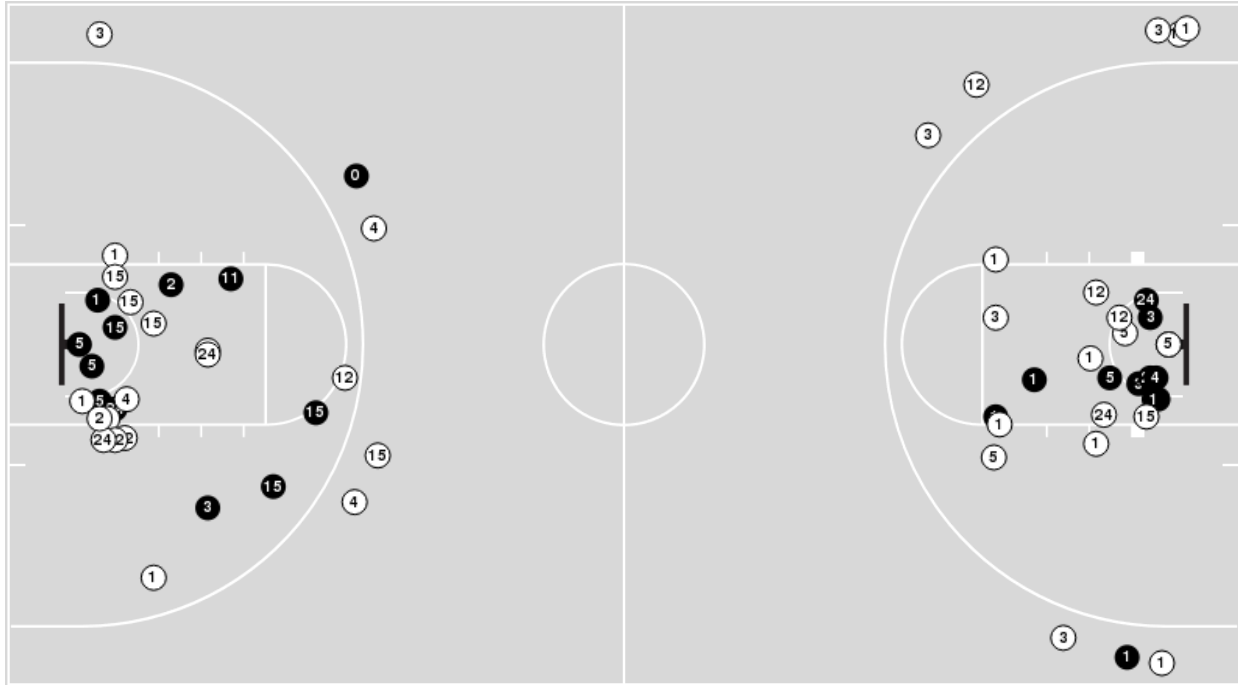

Players => AllFG Types=>AllResults=>All
South Carolina

All Field Goals