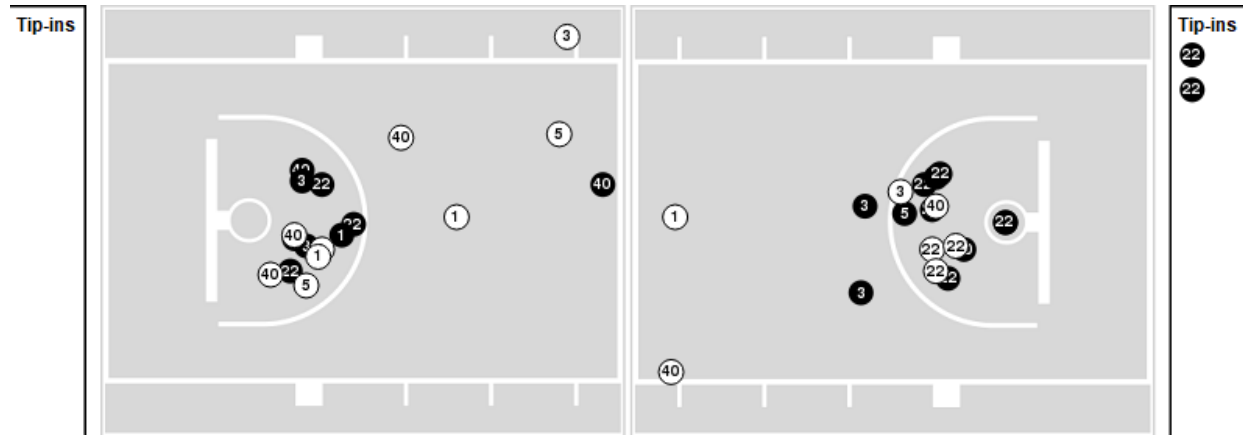

Blow Up Chart

● Made ○ Missed N - Player Number

Alabama	M/A	%
Field Goals	30/63	48
2 Points	21/41	51
3 Points	9/22	41
Free Throws	2/5	40

Alabama	M/A	%
Points in the Paint	40 (20 / 35)	57
Fast Break Points	10 (4/4)	100
Second Chance Points	10 (5/7)	71
Effective FG%	55