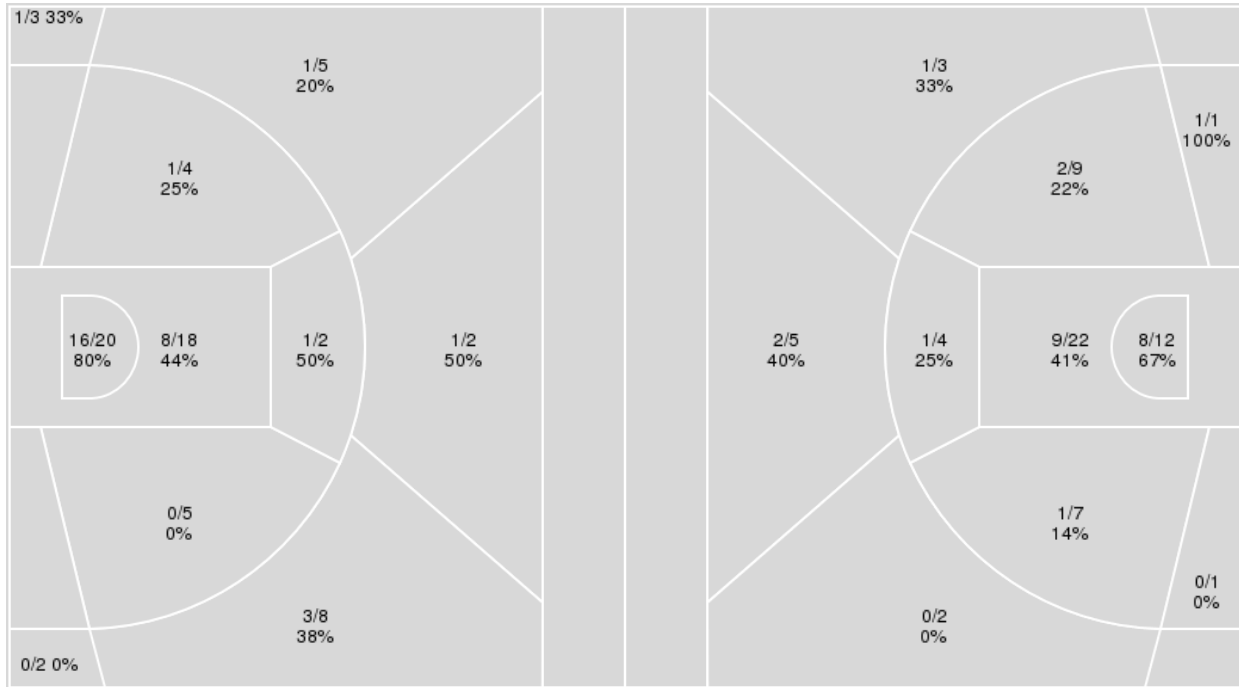

Officials: Pualani Spurlock-Welsh, Karen Preato, Brian Hall

{ Players => All; } FG Types => All; Results => All;

{ Players => 0, 1, 2, 3, 4, 5, 10, 11, 13, 14, 20, 22, 23, 24, 30; } FG
Types => All; Results => All;

Mississippi St.

Auburn

Mississippi St.	M/A	%
Field Goals	32/69	46
2 Points	26/49	53
3 Points	6/20	30
Free Throws	11/18	61

Auburn	M/A	%
Field Goals	25/66	38
2 Points	22/56	39
3 Points	3/10	30
Free Throws	15/22	68