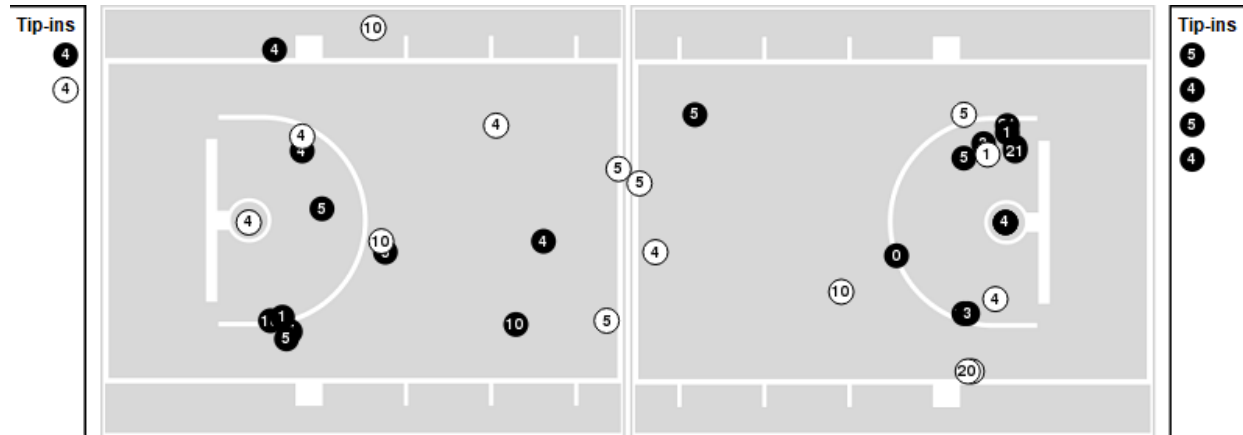

Blow Up Chart

● Made   ○ Missed   N - Player Number

Mississippi St.	M/A	%
Field Goals	32/69	46
2 Points	26/49	53
3 Points	6/20	30
Free Throws	11/18	61

Mississippi St.	M/A	%
Points in the Paint	48 (24 / 38)	63
Fast Break Points	22 (12/16)	75
Second Chance Points	23 (14/17)	82
Effective FG%	51