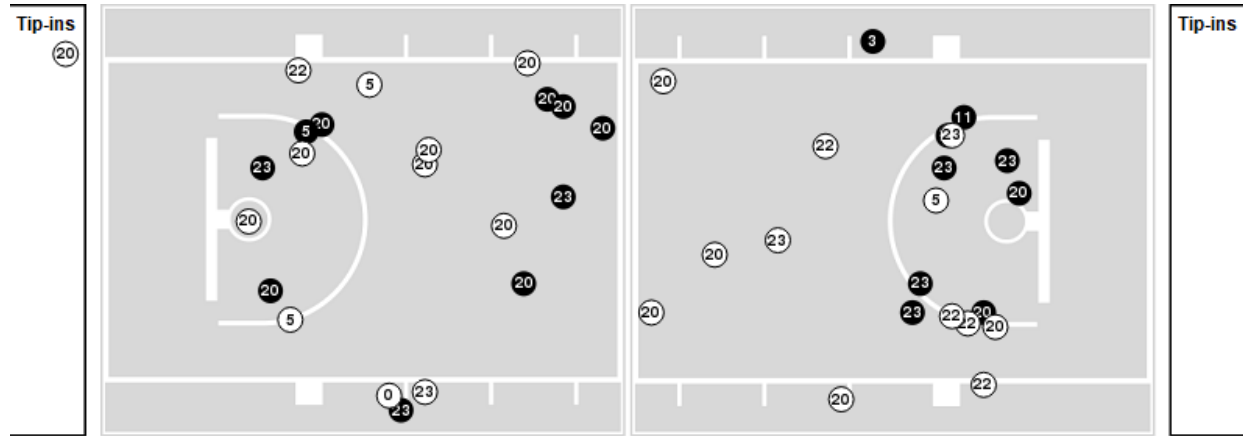

Blow Up Chart

● Made ○ Missed N - Player Number

Auburn	M/A	%
Field Goals	25/66	38
2 Points	22/56	39
3 Points	3/10	30
Free Throws	15/22	68

Auburn	M/A	%
Points in the Paint	34 (17 / 34)	50
Fast Break Points	20 (13/14)	93
Second Chance Points	6 (4/15)	27
Effective FG%	40