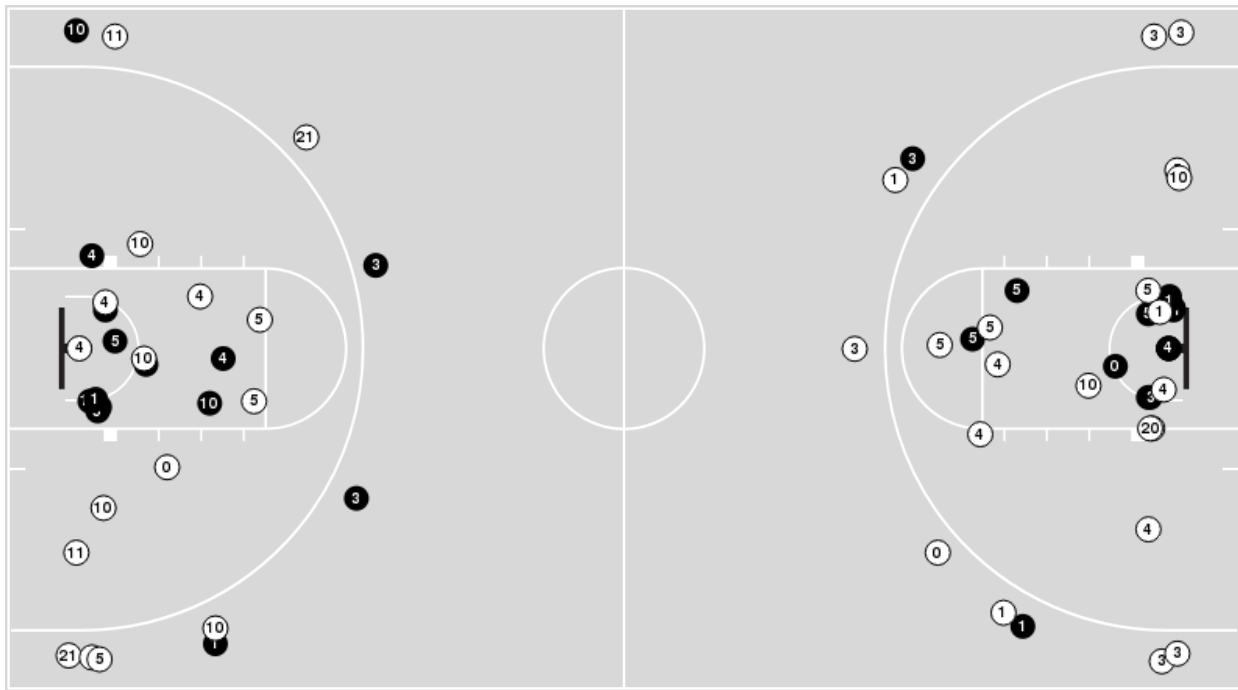

Officials: Pualani Spurlock-Welsh, Karen Preato, Brian Hall

Players => AllFG Types=>AllResults=>All

Mississippi St.

All Field Goals