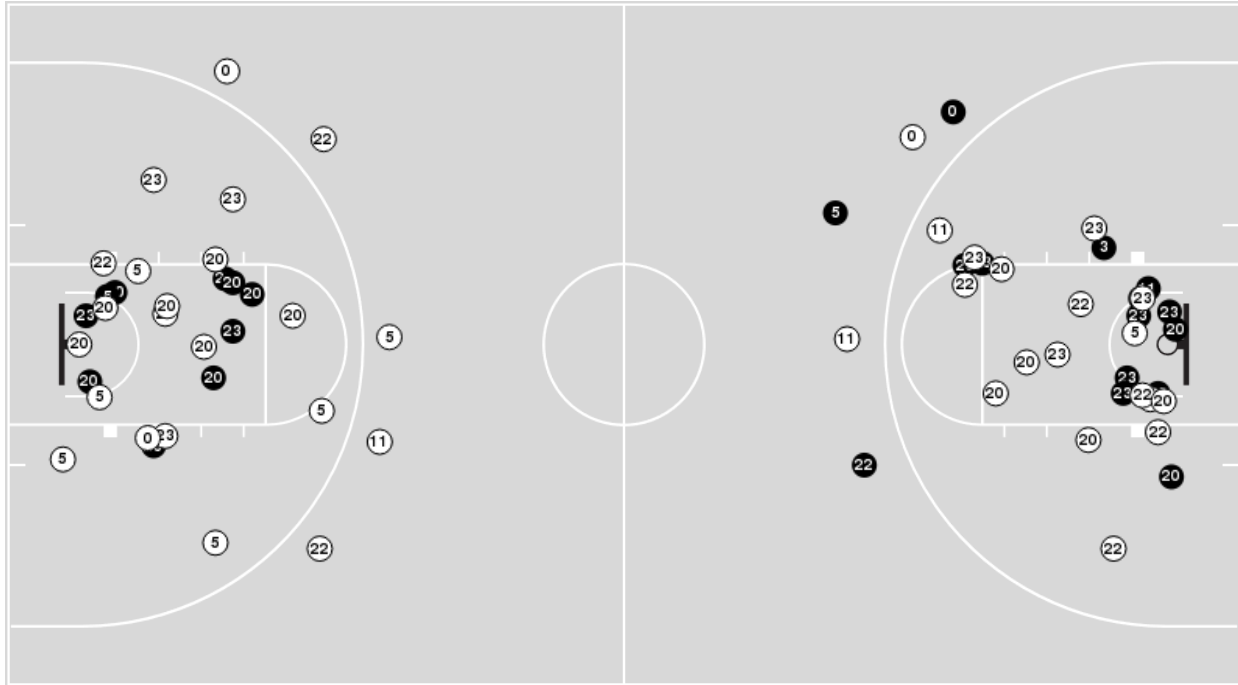

Players => 0, 1, 2, 3, 4, 5, 10, 11, 13, 14, 20, 22, 23, 24, 30FG Types=>AllResults=>All

Auburn

All Field Goals