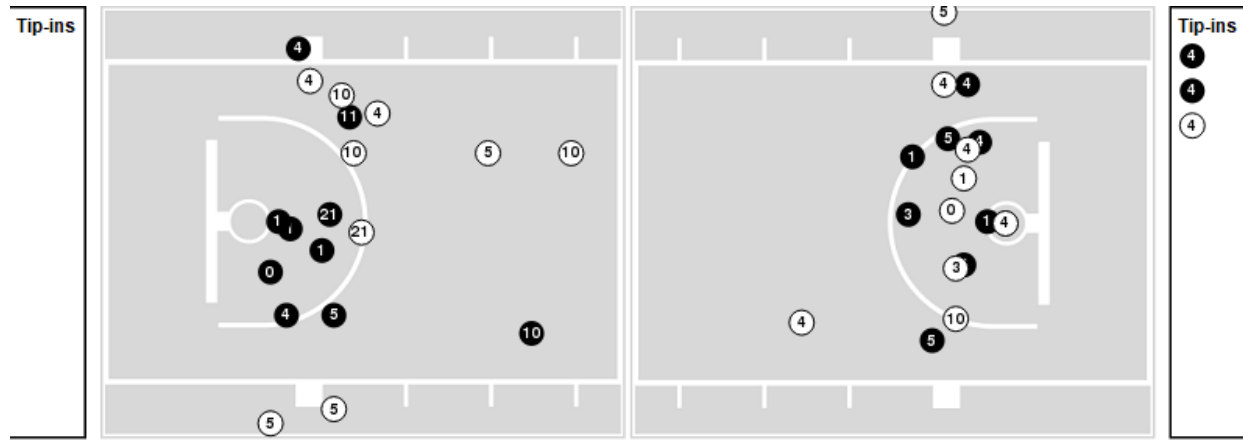

Blow Up Chart

● Made ○ Missed N - Player Number

Mississippi St.	M/A	%
Field Goals	25/58	43
2 Points	20/41	49
3 Points	5/17	29
Free Throws	13/14	93

Mississippi St.	M/A	%
Points in the Paint	38 (19 / 34)	56
Fast Break Points	14 (7/7)	100
Second Chance Points	9 (4/7)	57
Effective FG%	47