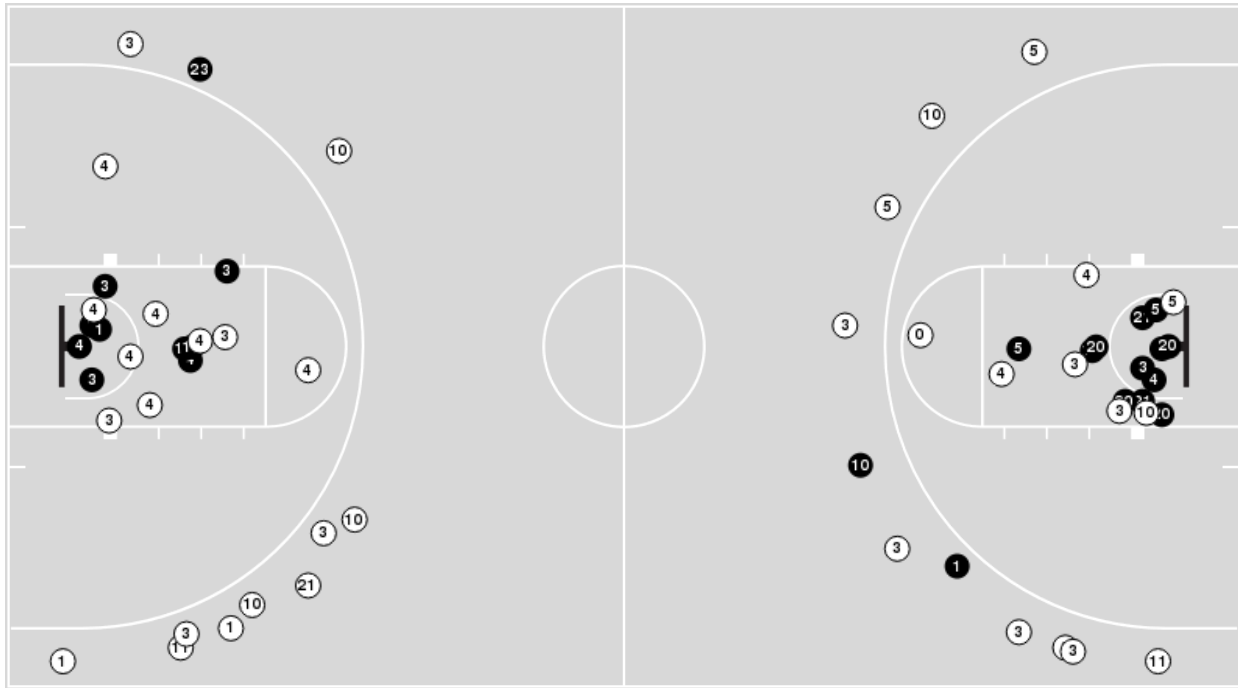

Officials: Laura Morris, Roy Gulbeyan, Eric Baker

Players => AllFG Types=>AllResults=>All

Mississippi St.

All Field Goals