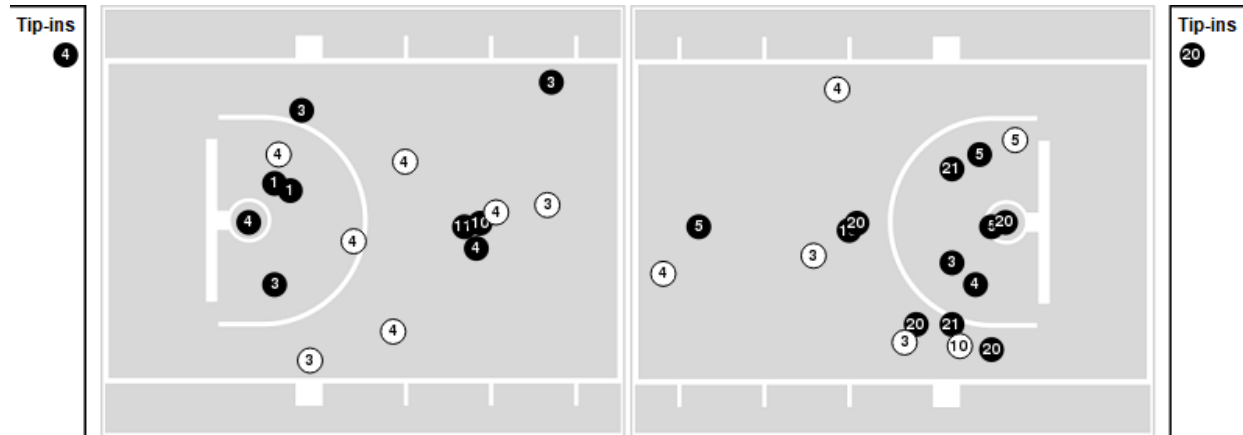

Blow Up Chart

● Made   ○ Missed   N - Player Number

Mississippi St.	M/A	%
Field Goals	24/59	41
2 Points	21/37	57
3 Points	3/22	14
Free Throws	6/15	40

Mississippi St.	M/A	%
Points in the Paint	42 (21 / 34)	62
Fast Break Points	11 (7/10)	70
Second Chance Points	8 (4/6)	67
Effective FG%	43