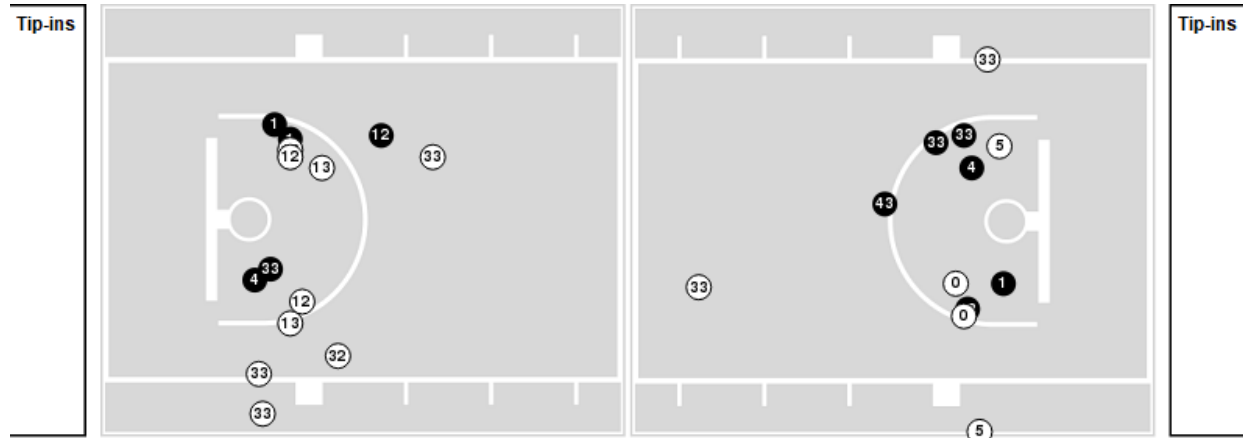

Blow Up Chart

● Made ○ Missed N - Player Number

Missouri	M/A	%
Field Goals	28/64	44
2 Points	16/34	47
3 Points	12/30	40
Free Throws	9/12	75

Missouri	M/A	%
Points in the Paint	26 (13 / 24)	54
Fast Break Points	16 (9/9)	100
Second Chance Points	10 (6/15)	40
Effective FG%	53