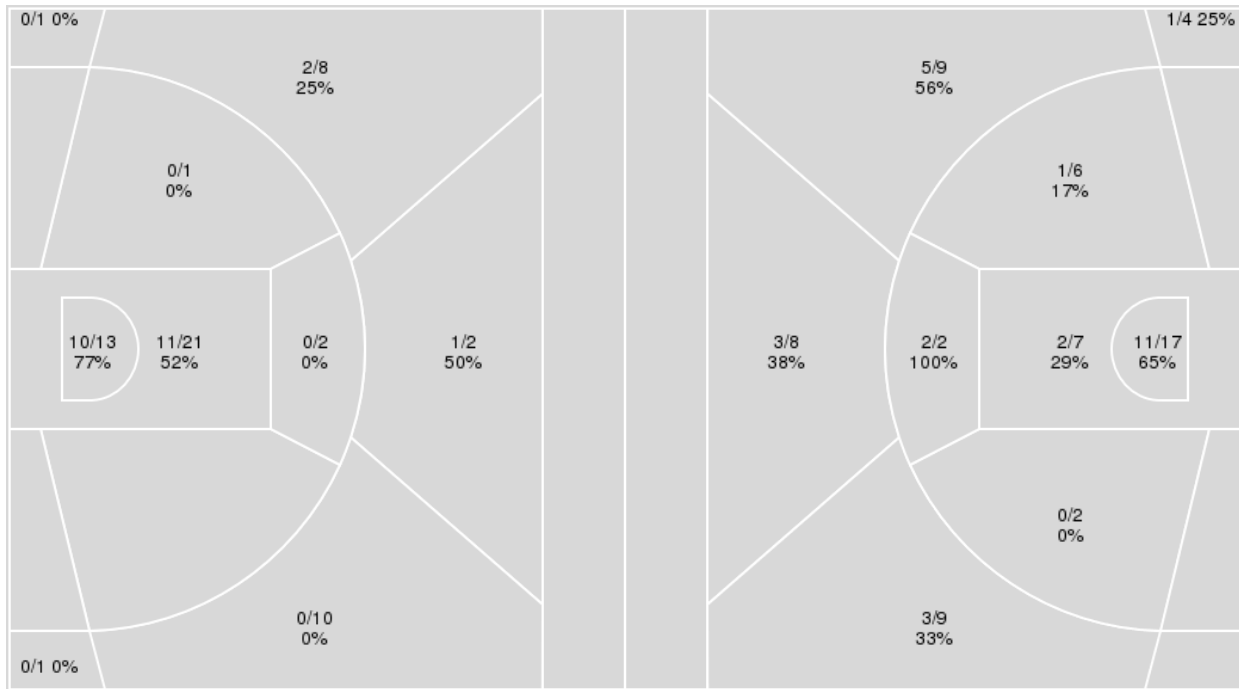

Officials: Laura Morris, Roy Gulbeyan, Eric Baker

{ Players => All; } FG Types => All; Results => All;

{ Players => 0, 1, 2, 4, 5, 10, 12, 13, 32, 33, 40, 43; } FG Types => All;
Results => All;

Mississippi St.

Missouri

Mississippi St.	M/A	%
Field Goals	24/59	41
2 Points	21/37	57
3 Points	3/22	14
Free Throws	6/15	40

Missouri	M/A	%
Field Goals	28/64	44
2 Points	16/34	47
3 Points	12/30	40
Free Throws	9/12	75