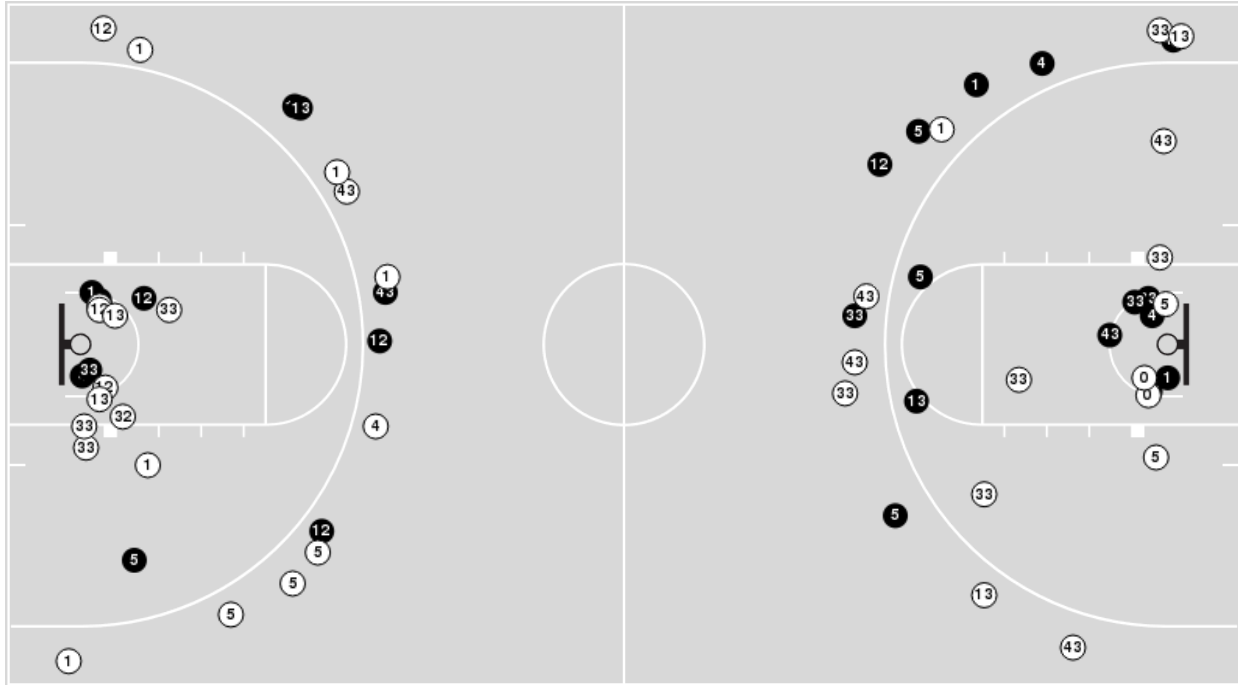

Officials: Laura Morris, Roy Gulbeyan, Eric Baker

Players => 0, 1, 2, 4, 5, 10, 12, 13, 32, 33, 40, 43 FG Types=>All Results=>All

Missouri

All Field Goals