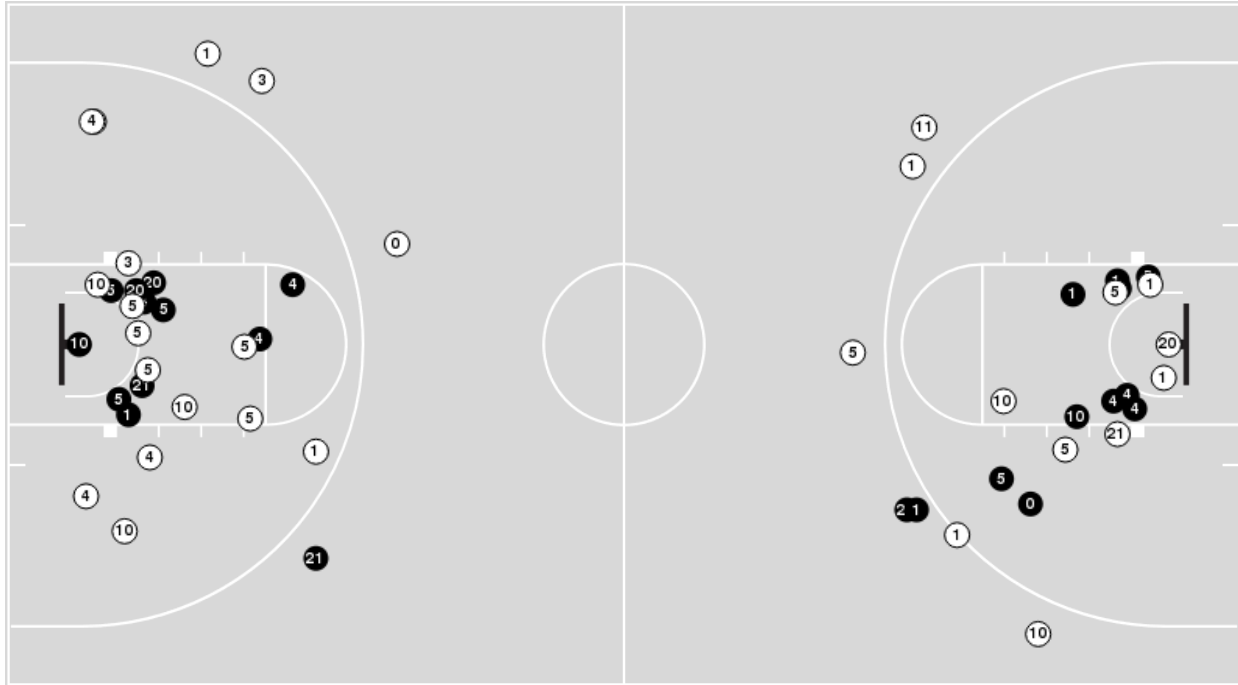

Officials: Gina Cross, Bian Garland, Cameron Inouye

Players => AllFG Types=>AllResults=>All
Mississippi St.

All Field Goals