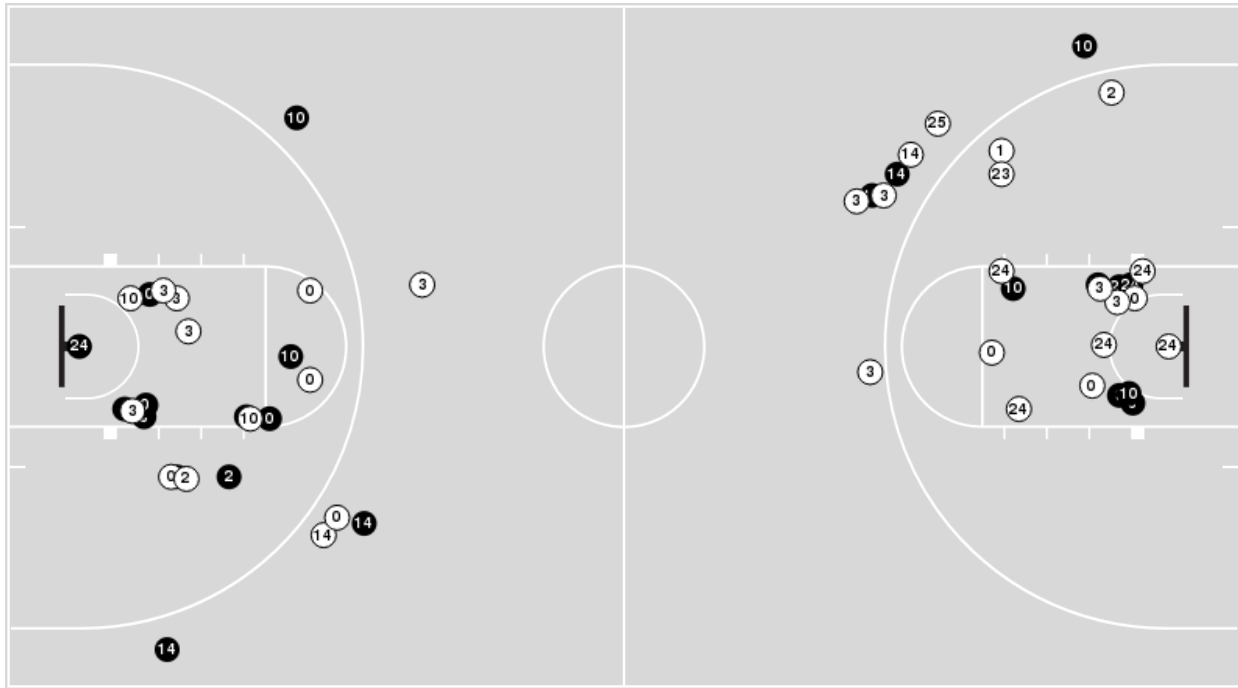

Officials: Gina Cross, Bian Garland, Cameron Inouye

Players => 0, 1, 2, 3, 4, 10, 11, 12, 14, 15, 21, 22, 23, 24, 25, 32, 35FG Types=>AllResults=>All

LSU

All Field Goals