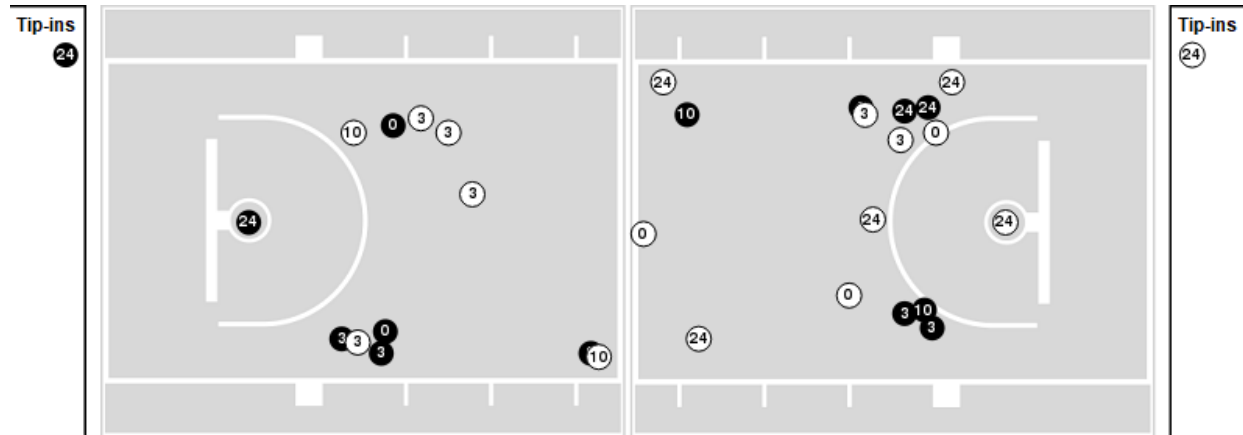

Blow Up Chart

● Made ○ Missed N - Player Number

LSU	M/A	%
Field Goals	23/54	43
2 Points	17/40	42
3 Points	6/14	43
Free Throws	19/26	73

LSU	M/A	%
Points in the Paint	26 (13 / 29)	45
Fast Break Points	10 (7/10)	70
Second Chance Points	7 (5/10)	50
Effective FG%	48