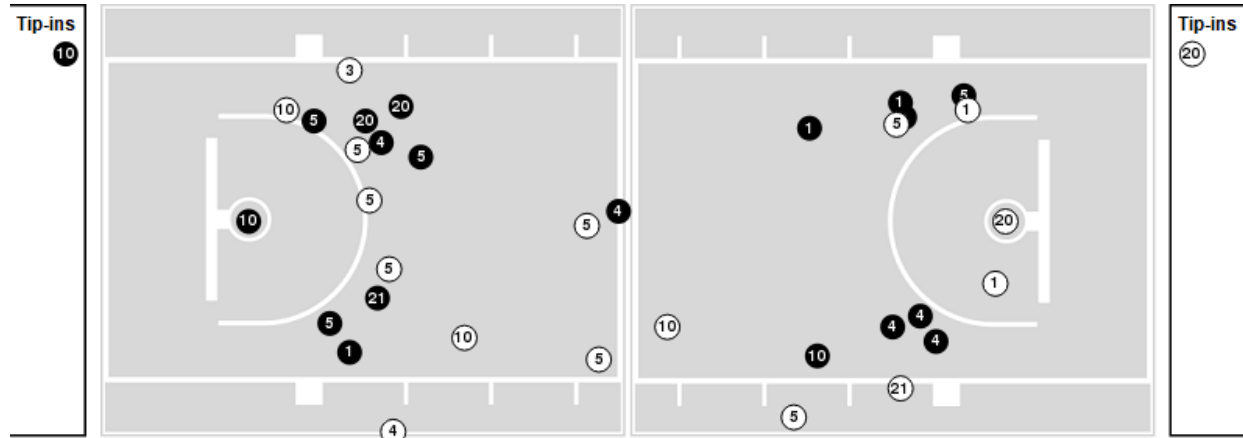

Blow Up Chart

● Made   ○ Missed   N - Player Number

Mississippi St.	M/A	%
Field Goals	24/53	45
2 Points	21/42	50
3 Points	3/11	27
Free Throws	11/17	65

Mississippi St.	M/A	%
Points in the Paint	36 (18 / 30)	60
Fast Break Points	16 (9/9)	100
Second Chance Points	5 (3/7)	43
Effective FG%	48