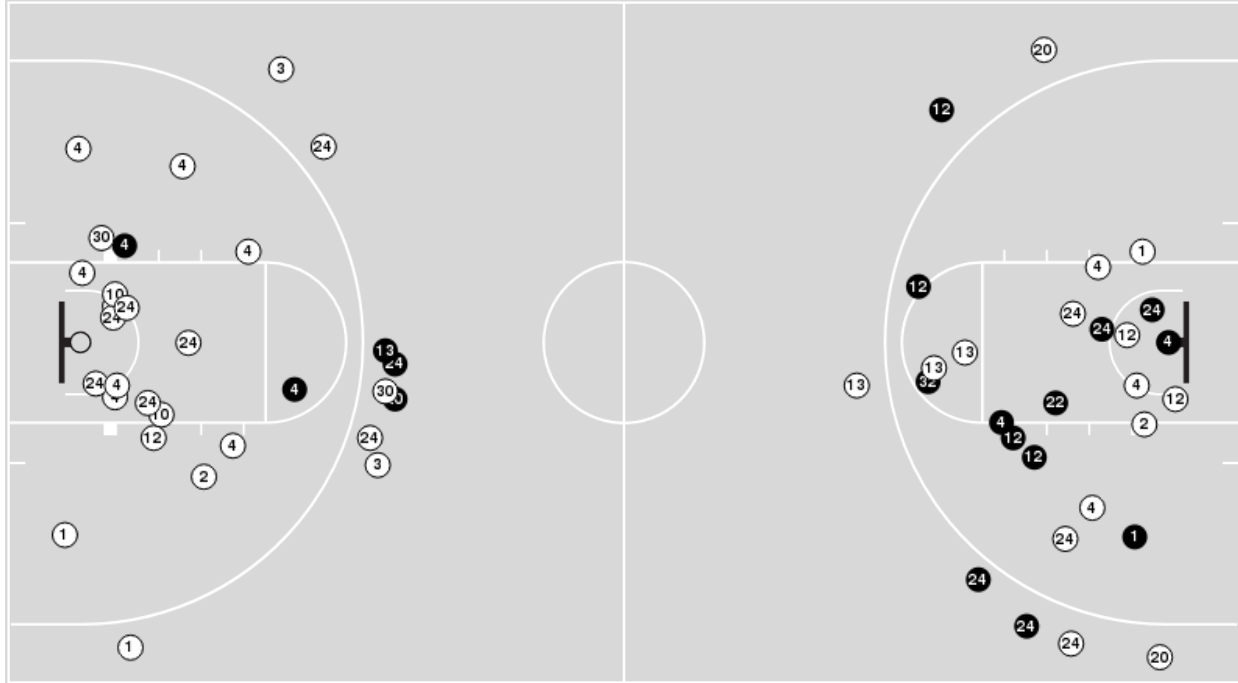

Officials:

Players => AllFG Types=>AllResults=>All
Jackson St.

All Field Goals