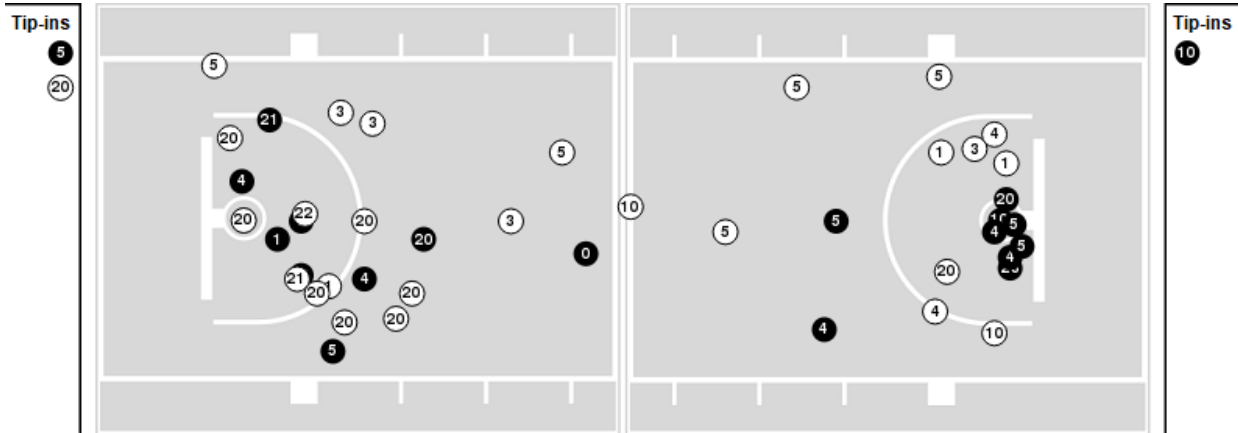

Blow Up Chart

● Made   ○ Missed   N - Player Number

Mississippi St.	M/A	%
Field Goals	32/78	41
2 Points	20/49	41
3 Points	12/29	41
Free Throws	12/20	60

Mississippi St.	M/A	%
Points in the Paint	38 (19 / 44)	43
Fast Break Points	26 (14/17)	82
Second Chance Points	15 (10/23)	43
Effective FG%	49