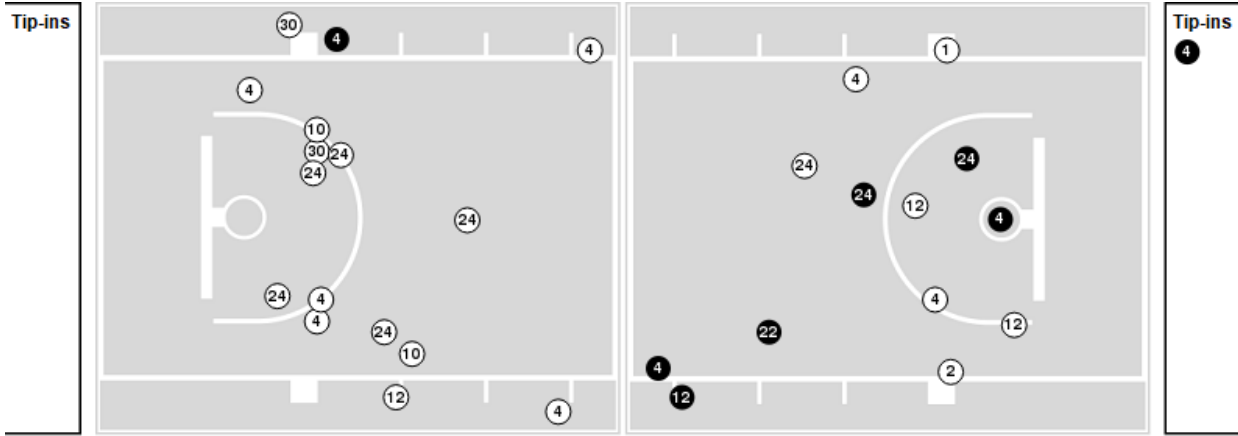

Blow Up Chart

● Made   ○ Missed   N - Player Number

Jackson St.	M/A	%
Field Goals	18/58	31
2 Points	12/42	29
3 Points	6/16	38
Free Throws	16/26	62

Jackson St.	M/A	%
Points in the Paint	10 (5 / 21)	24
Fast Break Points	11 (8/14)	57
Second Chance Points	8 (6/11)	55
Effective FG%	36