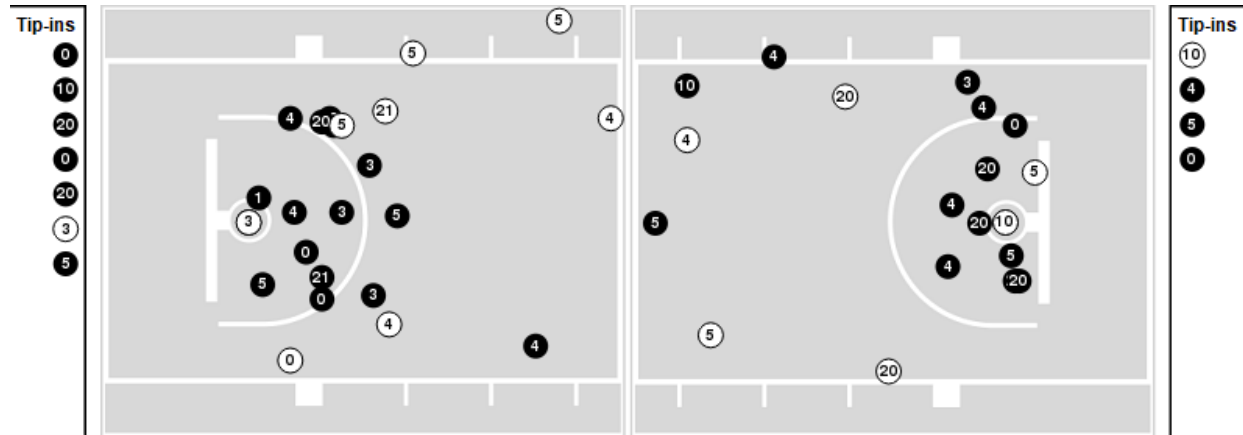

Blow Up Chart

● Made ○ Missed N - Player Number

Mississippi St.	M/A	%
Field Goals	44/70	63
2 Points	39/55	71
3 Points	5/15	33
Free Throws	13/18	72

Mississippi St.	M/A	%
Points in the Paint	72 (36 / 48)	75
Fast Break Points	14 (7/9)	78
Second Chance Points	23 (13/16)	81
Effective FG%	66