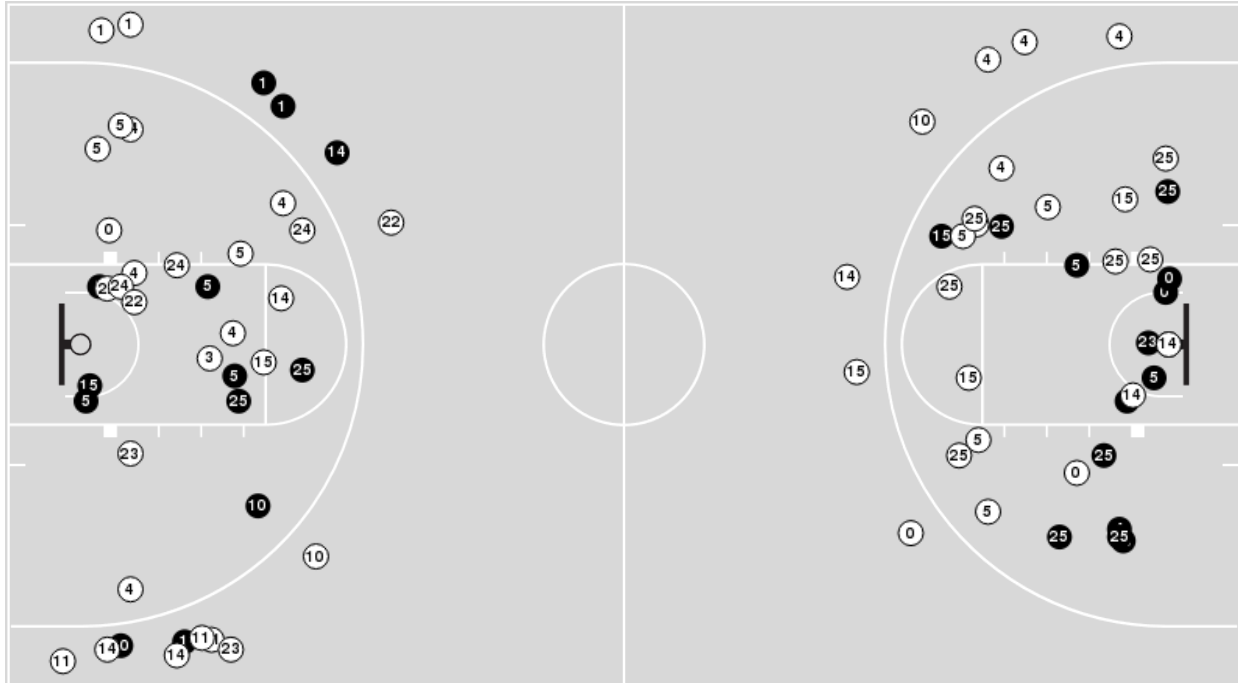

Officials: Cameron Inouye, Brian Garland, Denise Brooks

Players => AllFG Types=>AllResults=>All
Troy

All Field Goals