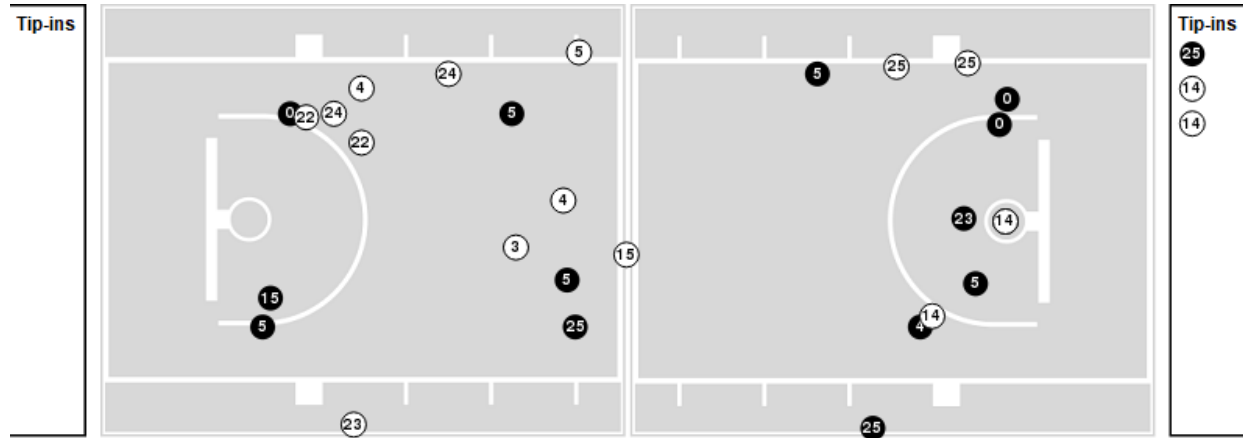

Blow Up Chart

● Made   ○ Missed   N - Player Number

Troy	M/A	%
Field Goals	28/81	35
2 Points	23/58	40
3 Points	5/23	22
Free Throws	15/17	88

Troy	M/A	%
Points in the Paint	26 (13 / 24)	54
Fast Break Points	27 (15/16)	94
Second Chance Points	11 (6/18)	33
Effective FG%	38