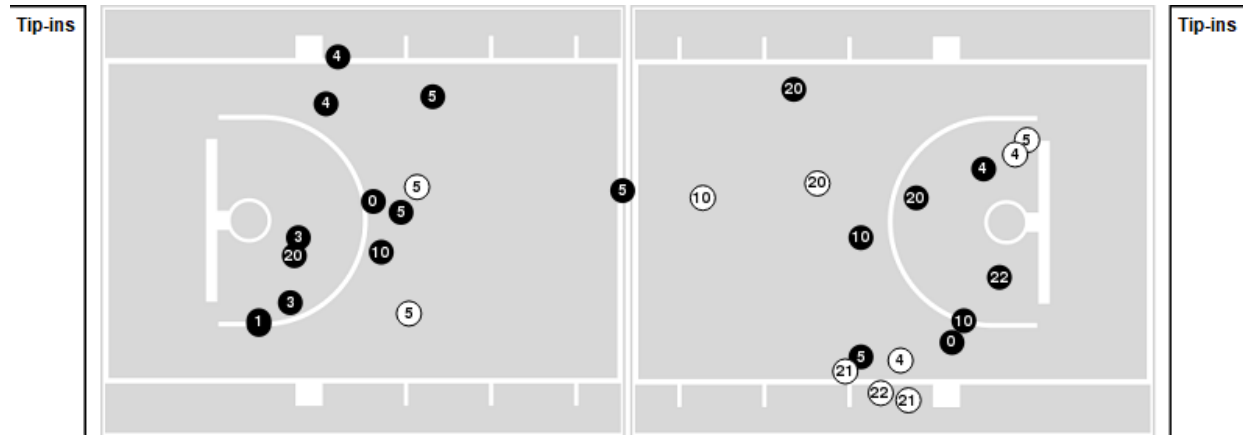

Blow Up Chart

● Made   ○ Missed   N - Player Number

Mississippi St.	M/A	%
Field Goals	41/76	54
2 Points	23/39	59
3 Points	18/37	49
Free Throws	3/10	30

Mississippi St.	M/A	%
Points in the Paint	38 (19 / 27)	70
Fast Break Points	13 (7/12)	58
Second Chance Points	4 (2/6)	33
Effective FG%	66