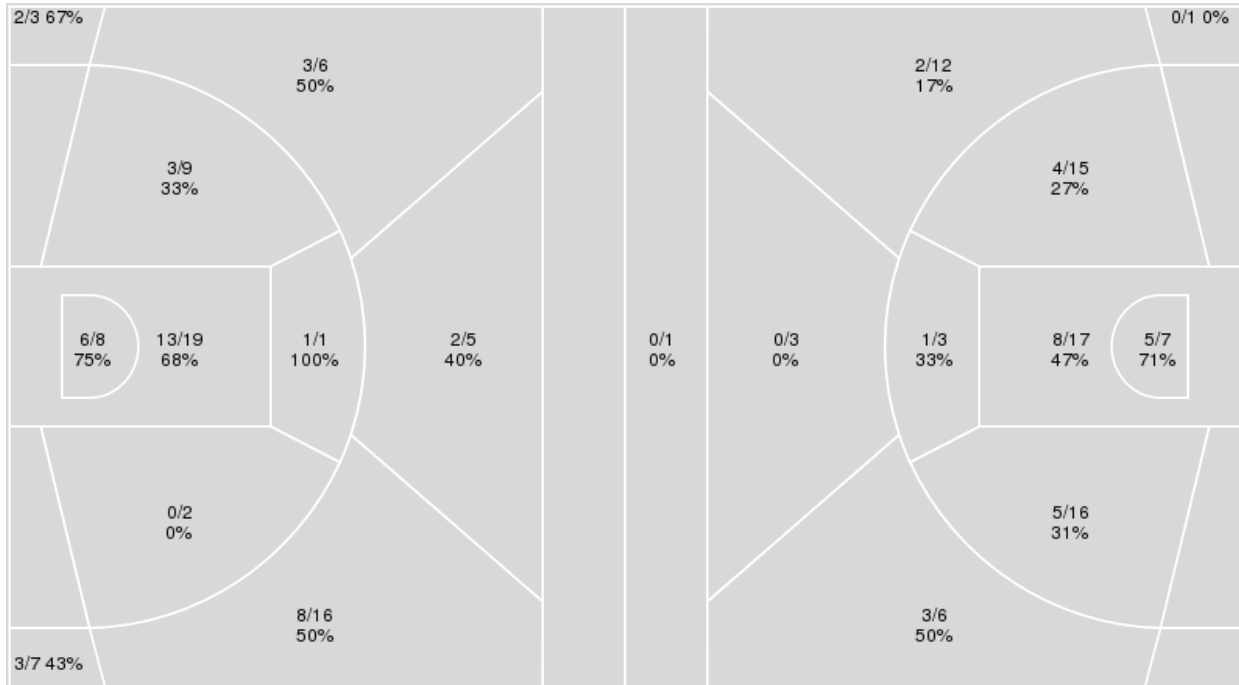

Officials: Cameron Inouye, Brian Garland, Denise Brooks

{ Players => All; } FG Types => All; Results => All;

{ Players => All; } FG Types => All; Results => All;

Mississippi St.

Troy

Mississippi St.	M/A	%
Field Goals	41/76	54
2 Points	23/39	59
3 Points	18/37	49
Free Throws	3/10	30

Troy	M/A	%
Field Goals	28/81	35
2 Points	23/58	40
3 Points	5/23	22
Free Throws	15/17	88