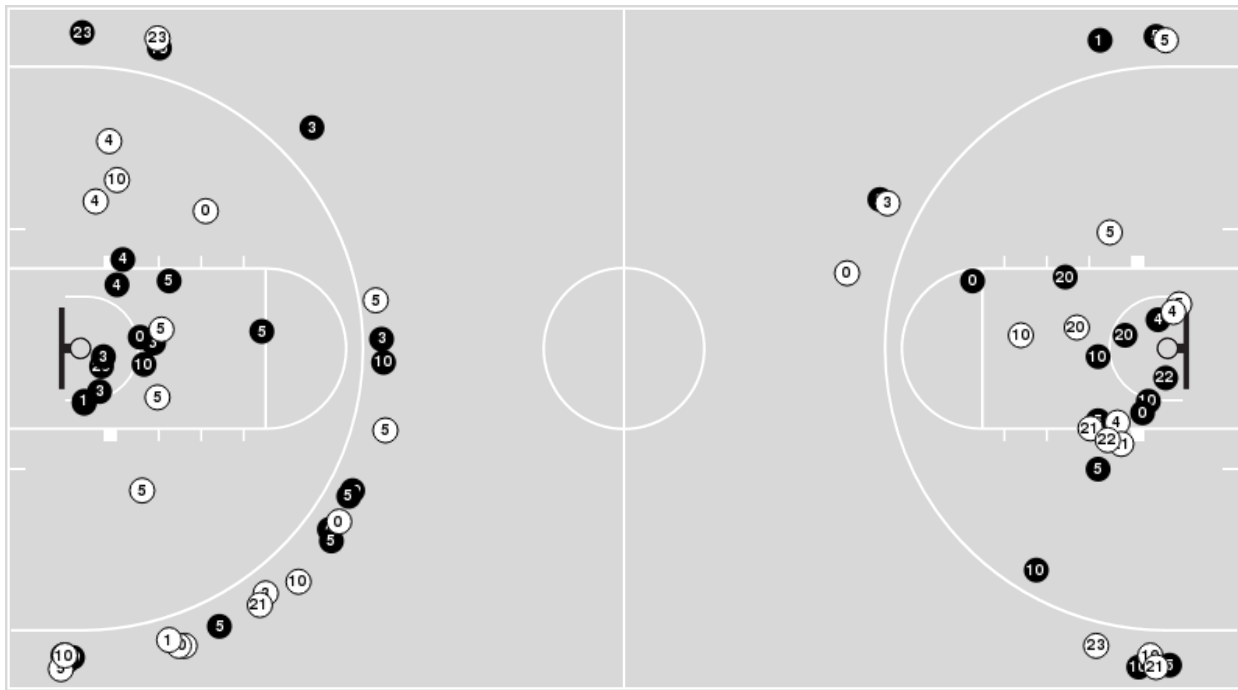

Officials: Cameron Inouye, Brian Garland, Denise Brooks

Players => AllFG Types=>AllResults=>All

Mississippi St.

All Field Goals