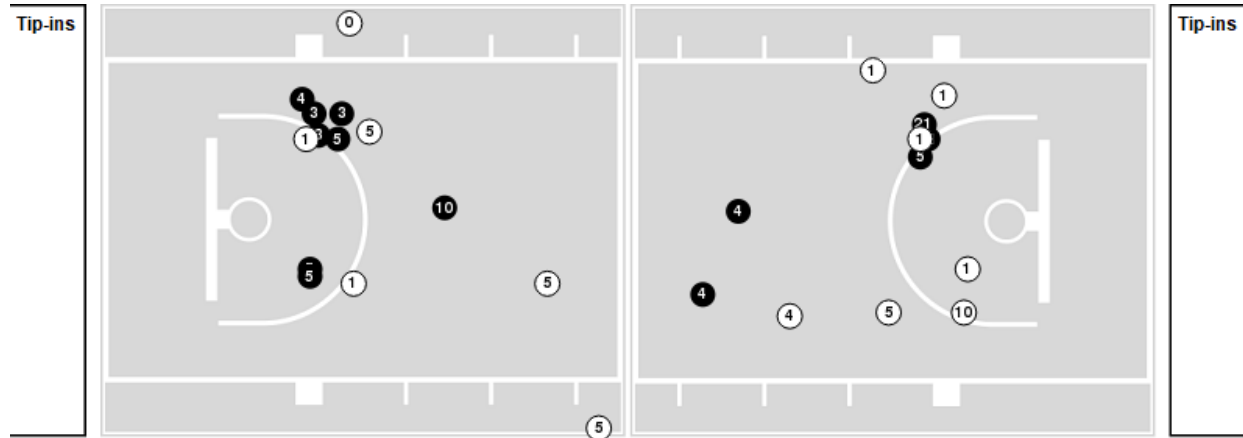

**Officials:** Felicia Grinter, Angelica Suffren, Douglas Knight

Players => 0, 1, 2, 3, 4, 5, 10, 11, 20, 21, 22, 23 FG Types=>All Results=>All

**Mississippi St.**

**All Field Goals**

**Blow Up Chart**

● Made    ○ Missed    N - Player Number