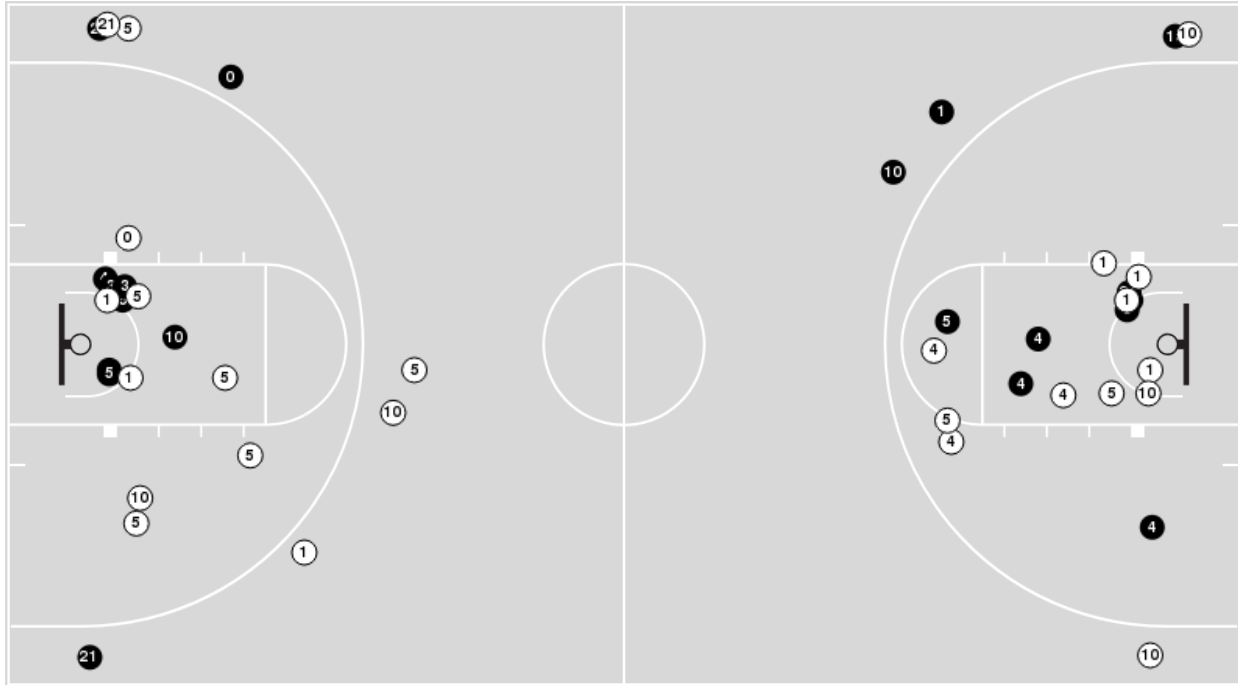

Officials: Felicia Grinter, Angelica Suffren, Douglas Knight

Players => 0, 1, 2, 3, 4, 5, 10, 11, 20, 21, 22, 23 FG Types=>All Results=>All

Mississippi St.

All Field Goals