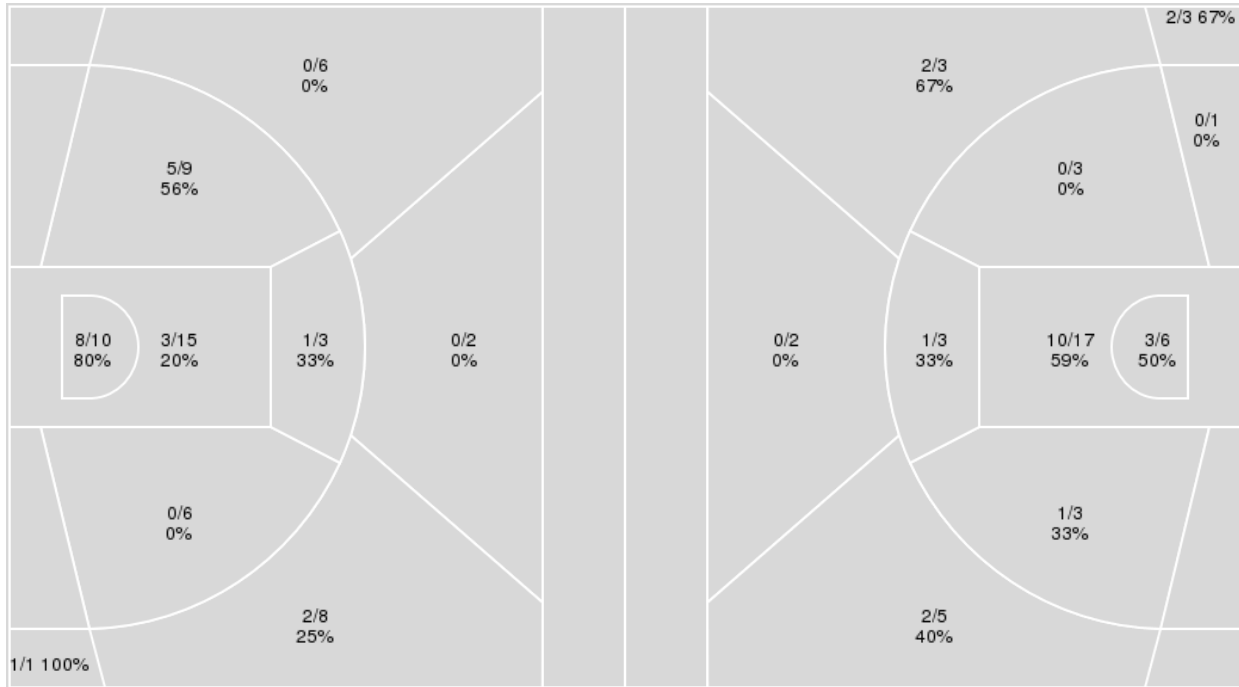

Officials: Felicia Grinter, Angelica Suffren, Douglas Knight

{ Players => All; } FG Types => All; Results => All;

{ Players => 0, 1, 2, 3, 4, 5, 10, 11, 20, 21, 22, 23; } FG Types => All;
Results => All;

Georgia

Mississippi St.

Georgia	M/A	%
Field Goals	20/60	33
2 Points	17/43	40
3 Points	3/17	18
Free Throws	19/25	76

Mississippi St.	M/A	%
Field Goals	21/46	46
2 Points	15/33	45
3 Points	6/13	46
Free Throws	21/29	72