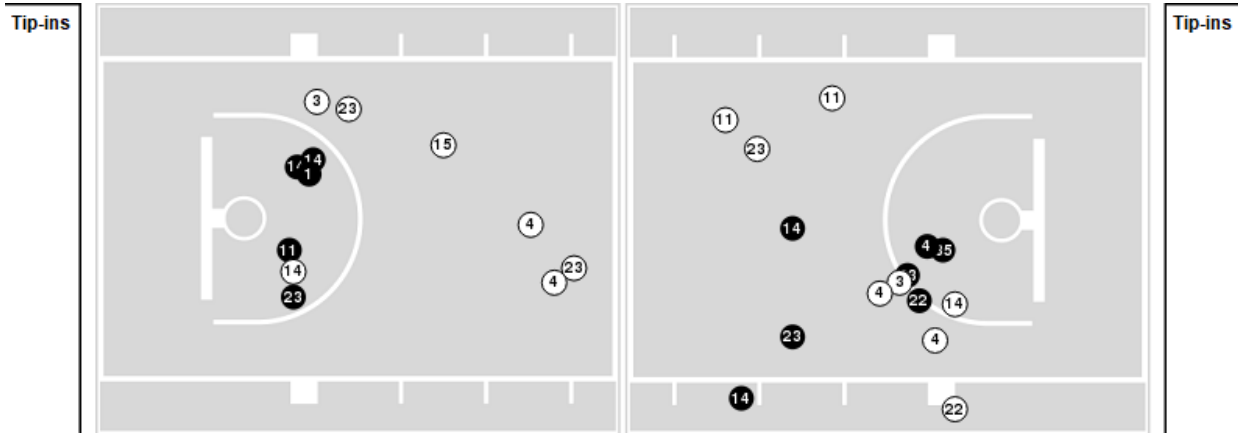

**Officials:** Felicia Grinter, Angelica Suffren, Douglas Knight

Players => AllFG Types=>AllResults=>All

**Georgia**

**All Field Goals**

**Blow Up Chart**

● Made ○ Missed N - Player Number

Georgia	M/A	%
Field Goals	20/60	33
2 Points	17/43	40
3 Points	3/17	18
Free Throws	19/25	76