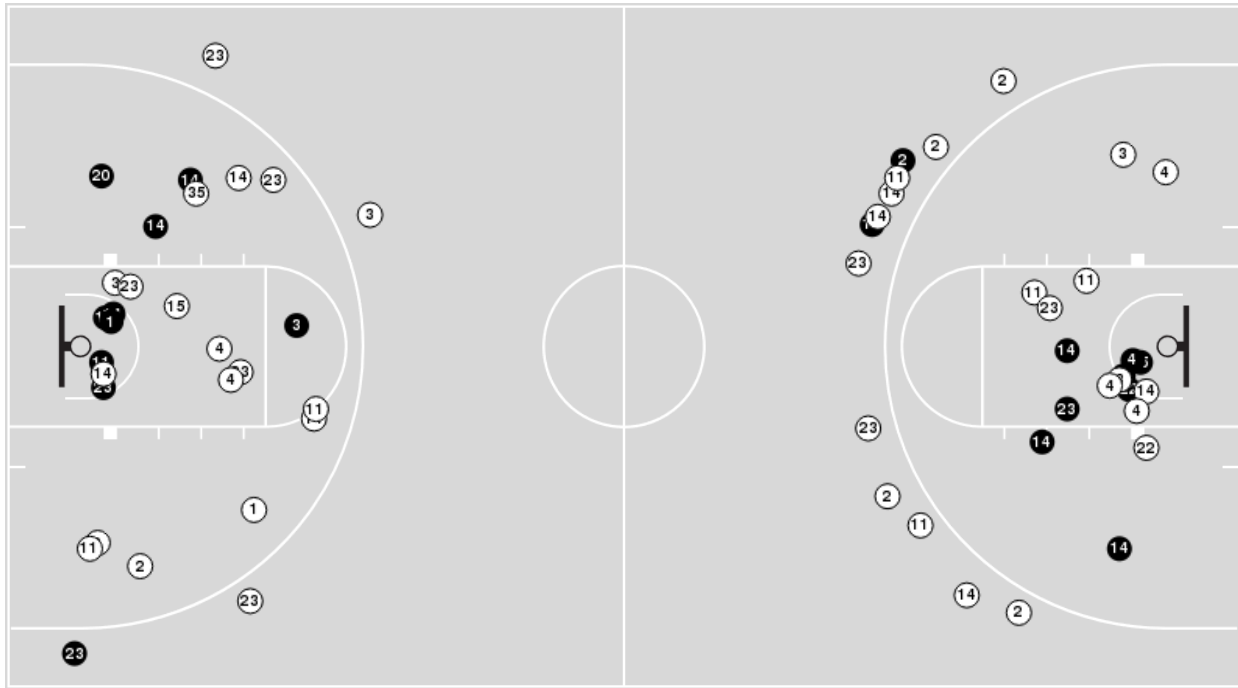

**Officials:** Felicia Grinter, Angelica Suffren, Douglas Knight

Players => AllFG Types=>AllResults=>All

**Georgia**

**All Field Goals**

**Blow Up Chart**

● Made ○ Missed N - Player Number

Georgia	M/A	%
Field Goals	20/60	33
2 Points	17/43	40
3 Points	3/17	18
Free Throws	19/25	76