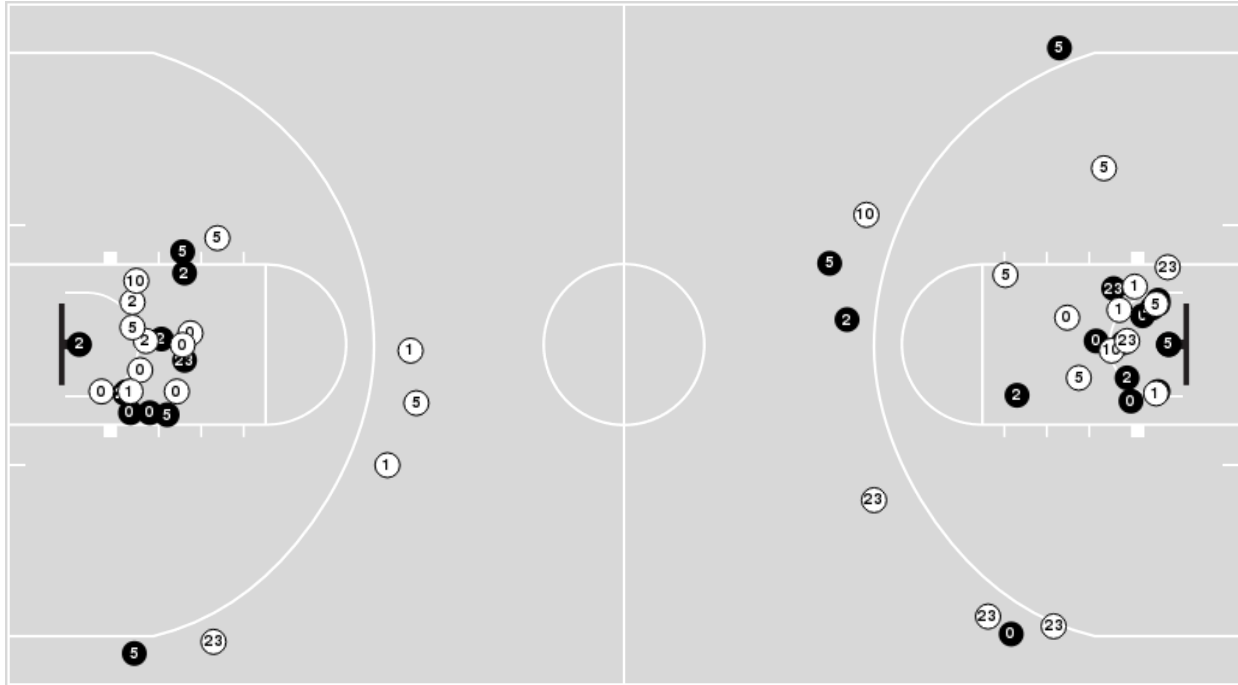

Officials: Angelica Suffren, Luis Gonzalez, Jody Cantrell

Players => AllFG Types=>AllResults=>All
Mississippi St.

All Field Goals