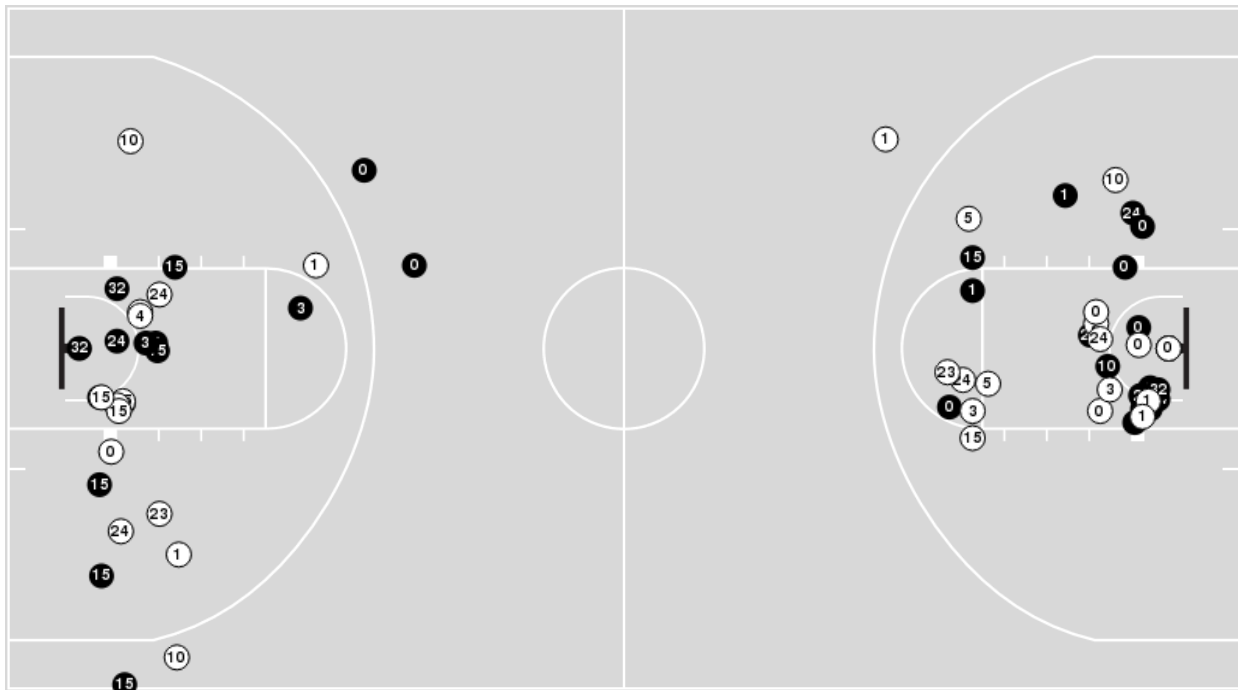

Players => 0, 1, 2, 3, 4, 5, 10, 11, 12, 15, 22, 23, 24, 25, 32, 40FG Types=>AllResults=>All

Ole Miss

All Field Goals