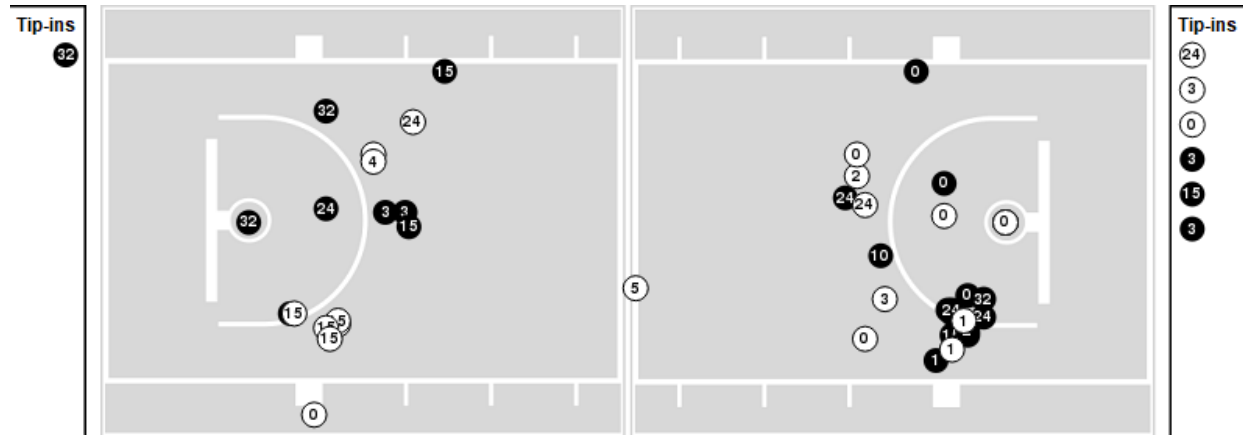

Blow Up Chart

● Made ○ Missed N - Player Number

Ole Miss	M/A	%
Field Goals	37/71	52
2 Points	34/66	52
3 Points	3/5	60
Free Throws	9/15	60

Ole Miss	M/A	%
Points in the Paint	46 (23 / 43)	53
Fast Break Points	8 (4/4)	100
Second Chance Points	20 (12/19)	63
Effective FG%	54