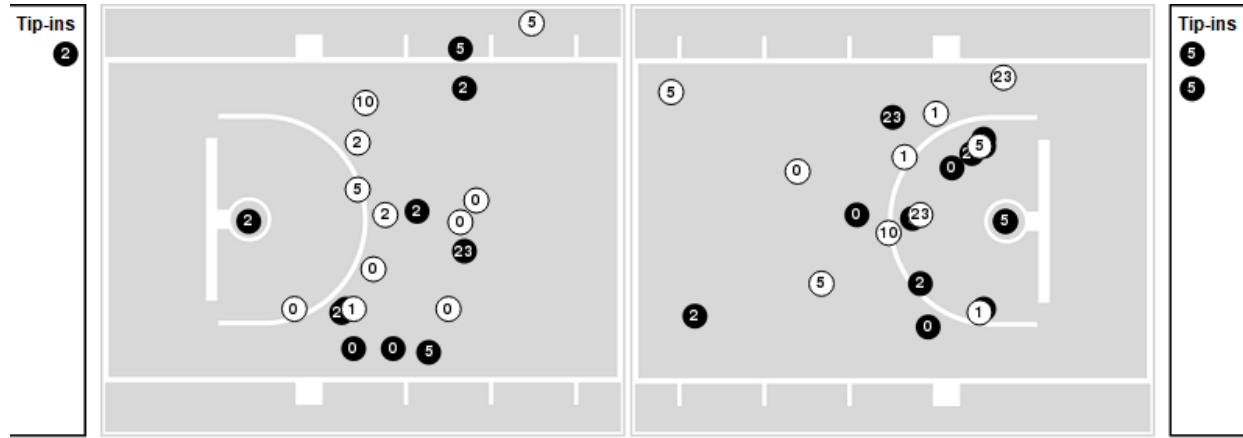

Blow Up Chart

● Made ○ Missed N - Player Number

Mississippi St.	M/A	%
Field Goals	28/58	48
2 Points	23/45	51
3 Points	5/13	38
Free Throws	10/11	91

Mississippi St.	M/A	%
Points in the Paint	44 (22 / 42)	52
Fast Break Points	9 (4/4)	100
Second Chance Points	8 (4/4)	100
Effective FG%	53