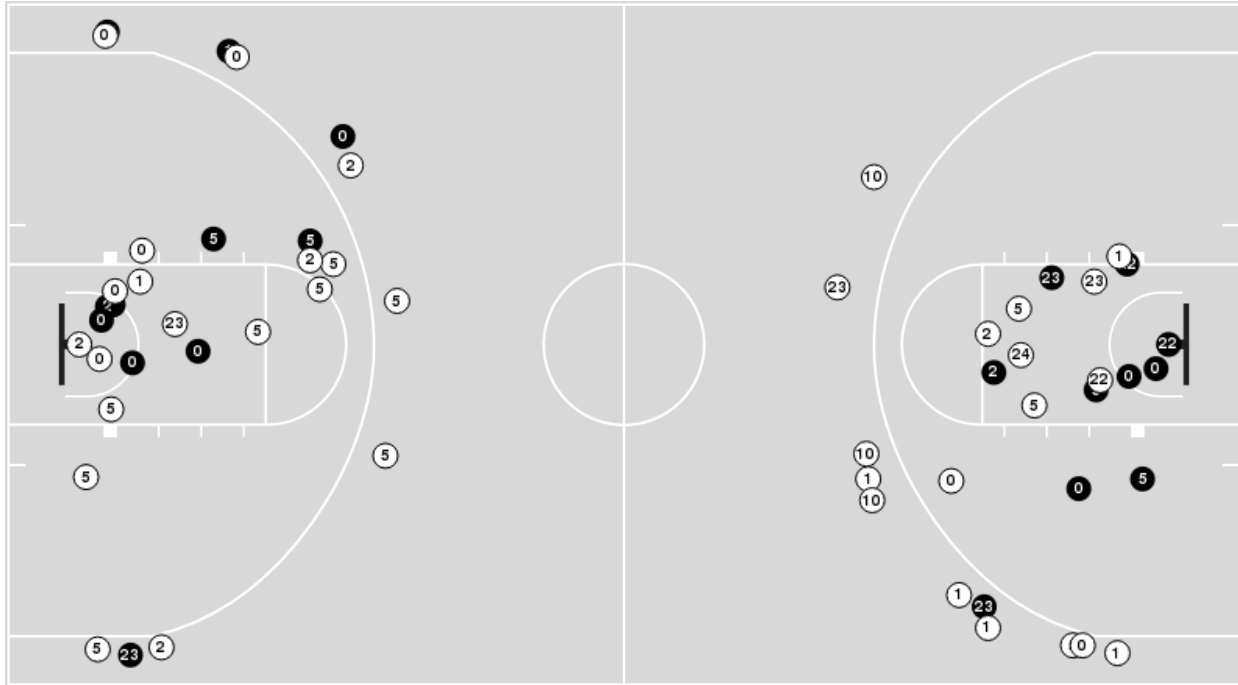

Players => AllFG Types=>AllResults=>All
Mississippi St.

All Field Goals