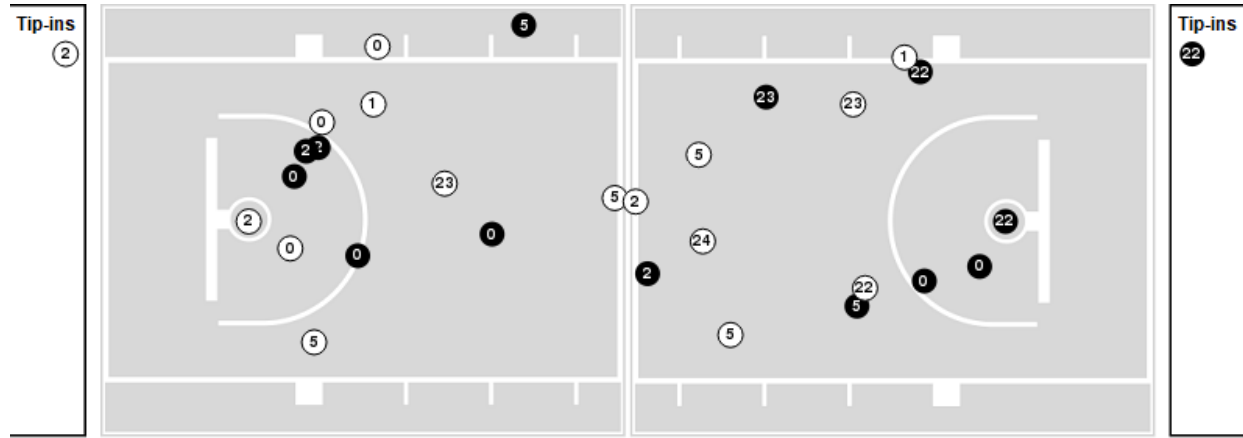

Blow Up Chart

● Made   ○ Missed   N - Player Number

Mississippi St.	M/A	%
Field Goals	21/58	36
2 Points	16/36	44
3 Points	5/22	23
Free Throws	7/12	58

Mississippi St.	M/A	%
Points in the Paint	24 (12 / 25)	48
Fast Break Points	4 (2/2)	100
Second Chance Points	7 (5/11)	45
Effective FG%	41