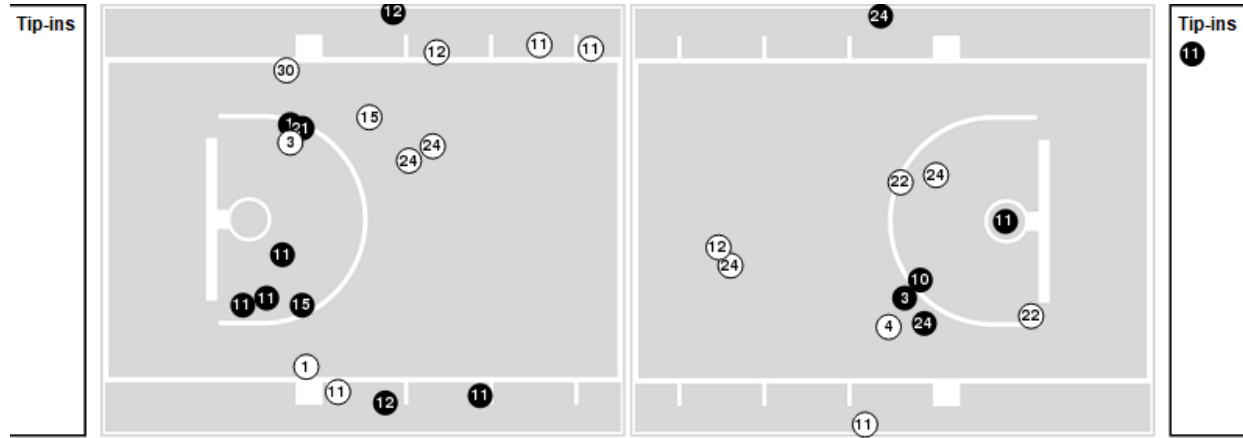

Blow Up Chart

● Made ○ Missed N - Player Number

Mississippi Col.	M/A	%
Field Goals	19/57	33
2 Points	17/47	36
3 Points	2/10	20
Free Throws	7/15	47

Mississippi Col.	M/A	%
Points in the Paint	20 (10 / 21)	48
Fast Break Points	4 (2/3)	67
Second Chance Points	8 (5/11)	45
Effective FG%	35