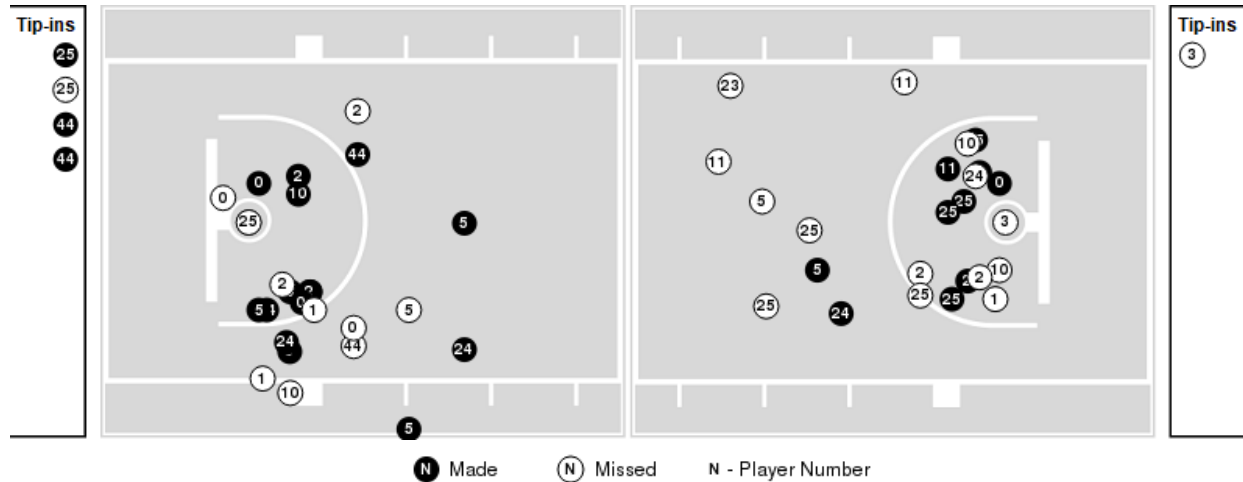

Blow Up Chart

Mississippi St.	M/A	%
Field Goals	37/81	46
2 Points	29/58	50
3 Points	8/23	35
Free Throws	12/15	80

Mississippi St.	M/A	%
Points in the Paint	56 (28 / 50)	56
Fast Break Points	29 (14/16)	88
Second Chance Points	22 (13/22)	59
Effective FG%	51