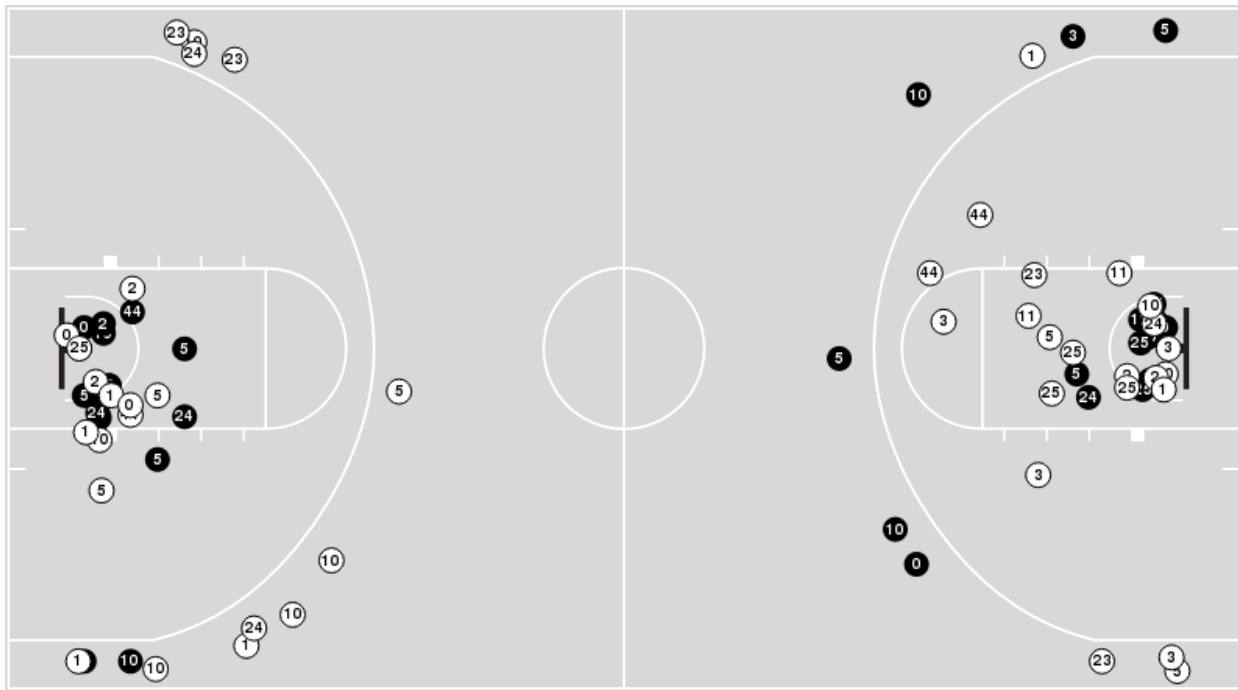

Officials: Cameron Inouye, Nykeshia Thompson, Fatou Cissoko-Stephens

Players => 0, 1, 2, 3, 4, 5, 10, 11, 12, 15, 22, 23, 24, 25, 44FG Types=>AllResults=>All

Mississippi St.

All Field Goals