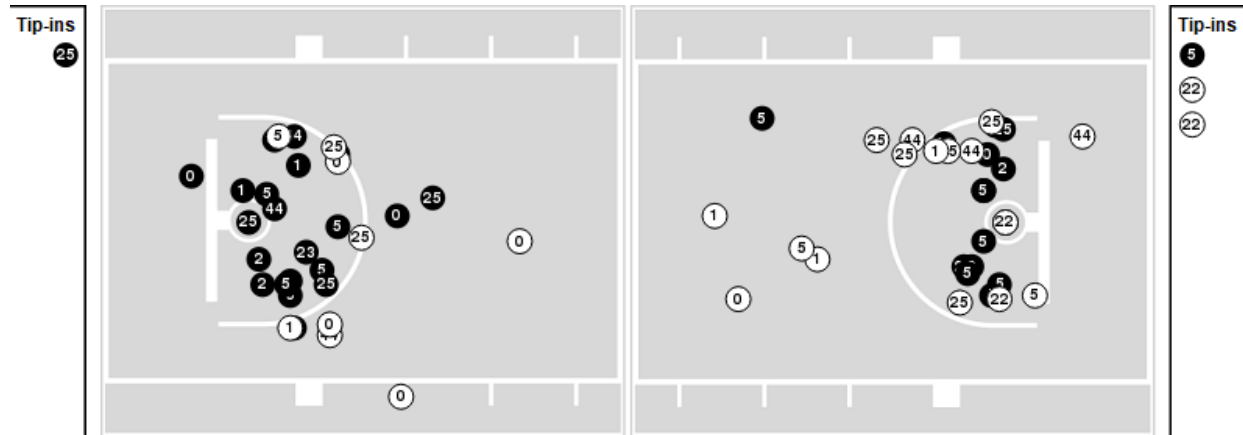

Blow Up Chart

● Made ○ Missed N - Player Number

Mississippi St.	M/A	%
Field Goals	45/87	52
2 Points	40/71	56
3 Points	5/16	31
Free Throws	7/14	50

Mississippi St.	M/A	%
Points in the Paint	72 (36 / 61)	59
Fast Break Points	21 (12/13)	92
Second Chance Points	18 (10/18)	56
Effective FG%	55