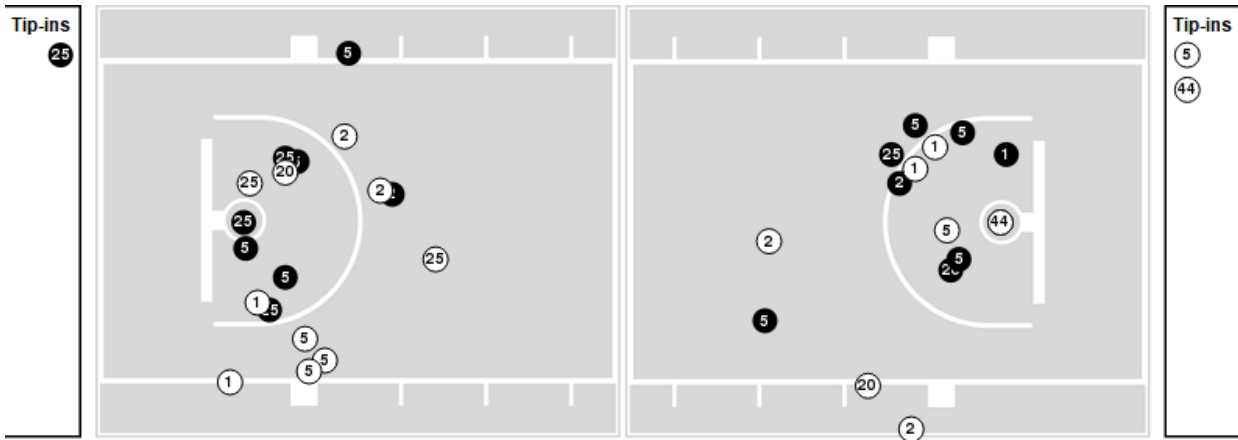

Blow Up Chart

● Made ○ Missed N - Player Number

Mississippi St.	M/A	%
Field Goals	25/75	33
2 Points	18/40	45
3 Points	7/35	20
Free Throws	9/14	64

Mississippi St.	M/A	%
Points in the Paint	30 (15 / 31)	48
Fast Break Points	18 (10/11)	91
Second Chance Points	12 (7/16)	44
Effective FG%	38