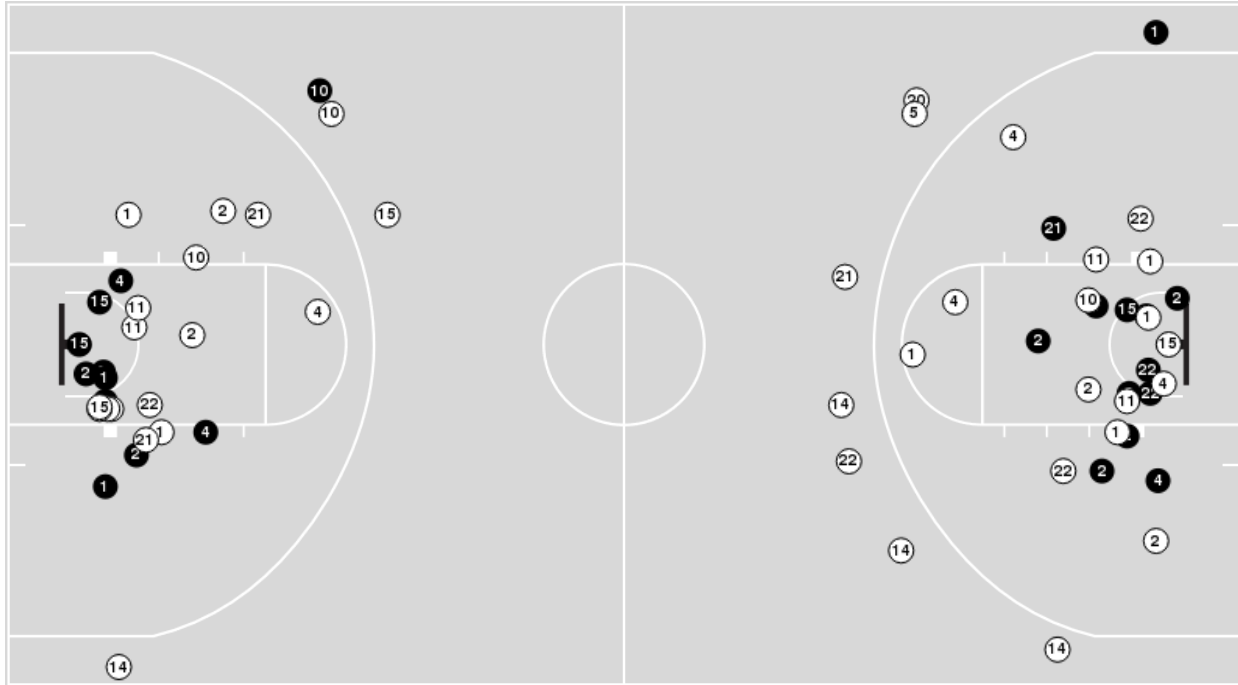

Officials: Pualani Spurlock-Welsh, Kevin Pethel, Demoya Williams

Players => 0, 1, 2, 4, 5, 10, 11, 12, 14, 15, 20, 21, 22, 23FG Types=>AllResults=>All

Troy

All Field Goals