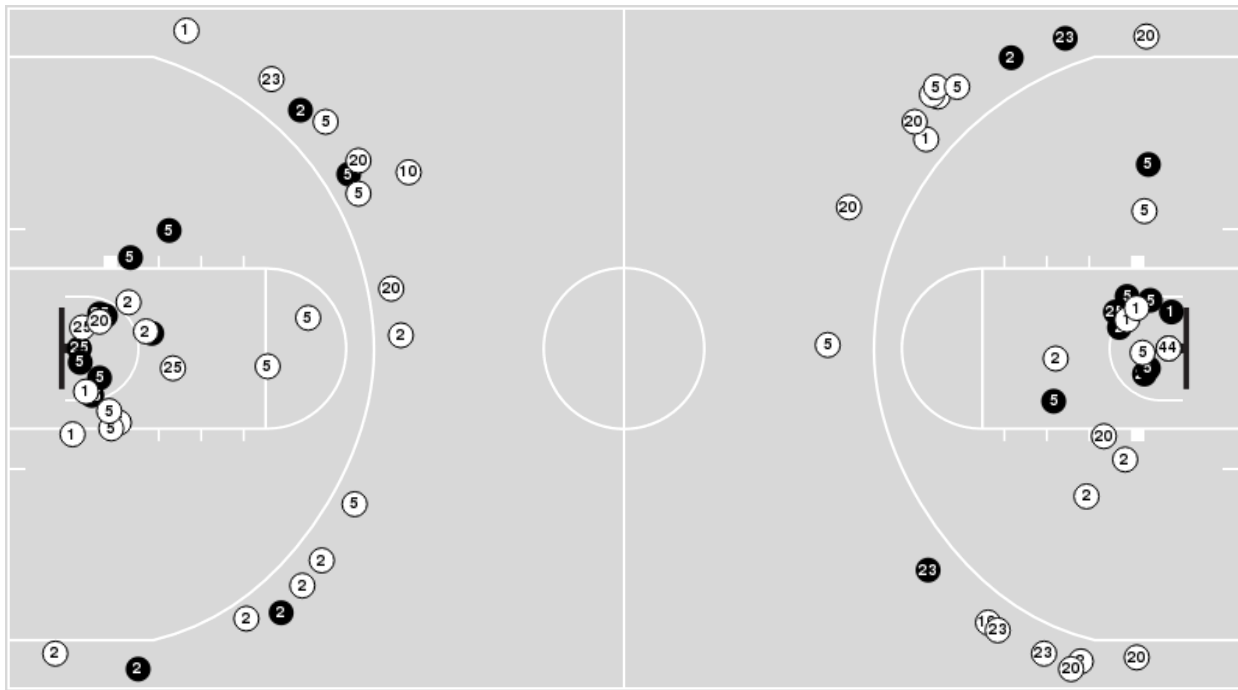

Players => 0, 1, 2, 3, 4, 5, 10, 12, 15, 22, 23, 20, 25, 44FG Types=>AllResults=>All

Mississippi St.

All Field Goals