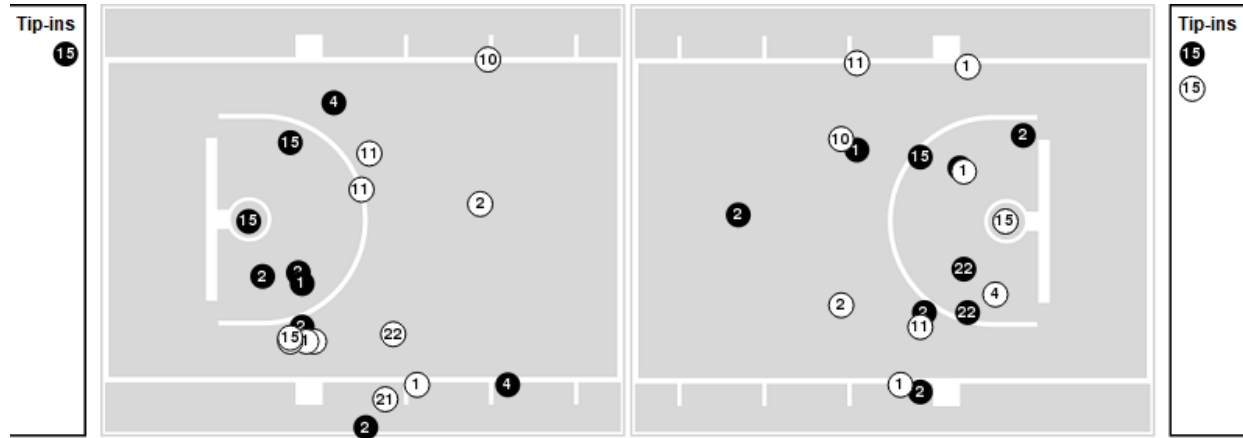

Officials: Pualani Spurlock-Welsh, Kevin Pethel, Demoya Williams

Players => 0, 1, 2, 4, 5, 10, 11, 12, 14, 15, 20, 21, 22, 23FG Types=>AllResults=>All

Troy

All Field Goals

Blow Up Chart

● Made ○ Missed N - Player Number