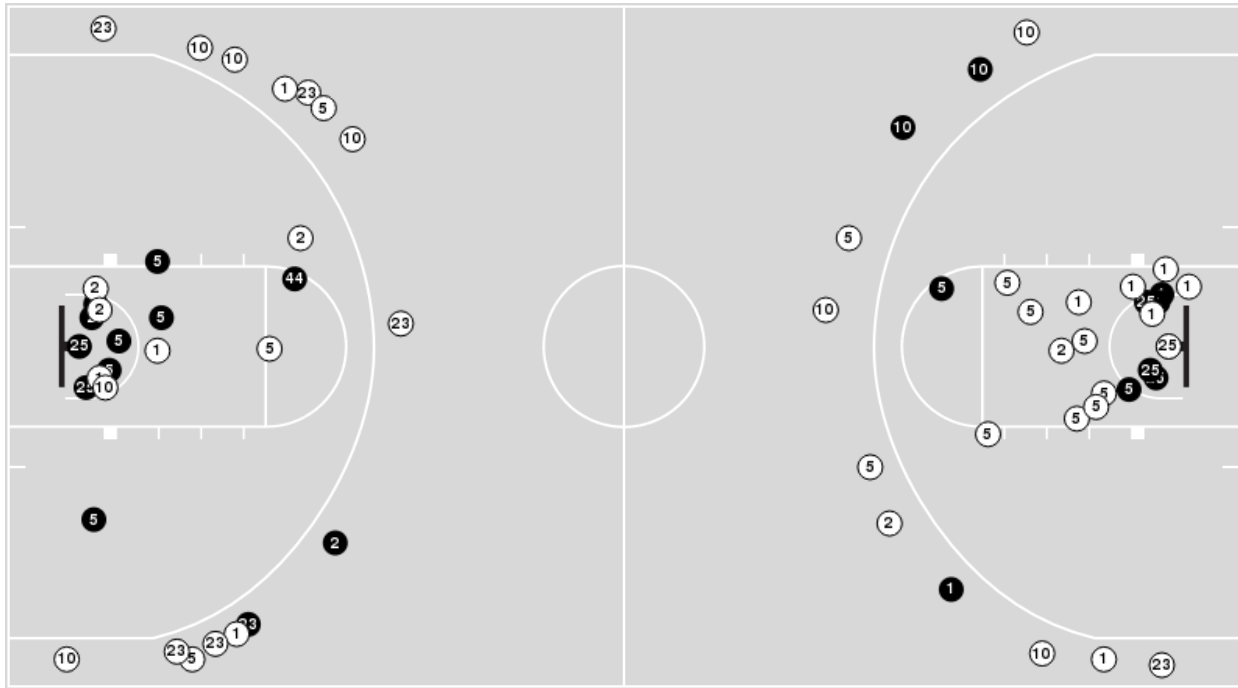

Officials: Gina Cross, Beverly Roberts, Kaz Beverley

Players => 0, 1, 2, 3, 4, 5, 10, 12, 15, 22, 23, 24, 25, 44FG Types=>AllResults=>All

Mississippi St.

All Field Goals