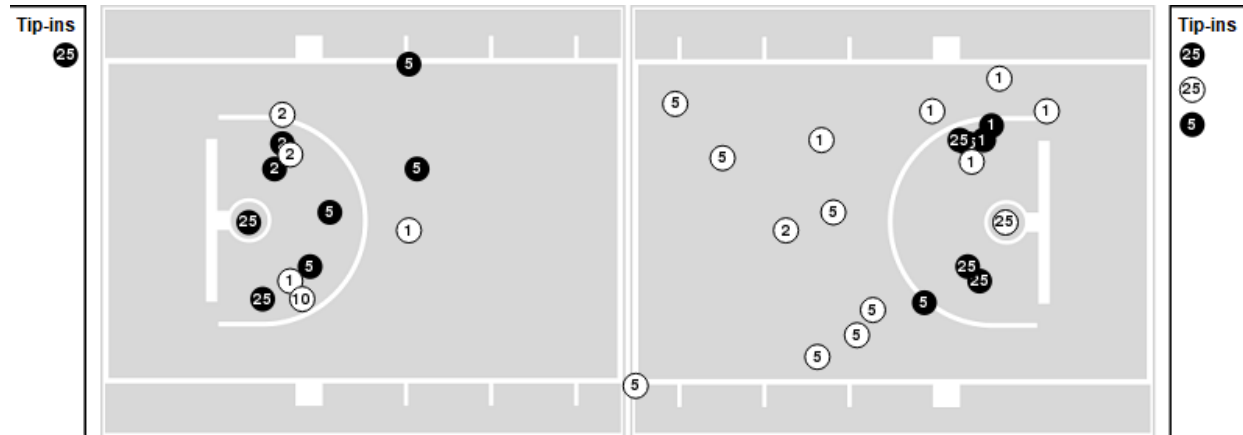

Officials: Gina Cross, Beverly Roberts, Kaz Beverley

Players => 0, 1, 2, 3, 4, 5, 10, 12, 15, 22, 23, 24, 25, 44FG Types=>AllResults=>All

Mississippi St.

All Field Goals

Blow Up Chart

● Made ○ Missed N - Player Number