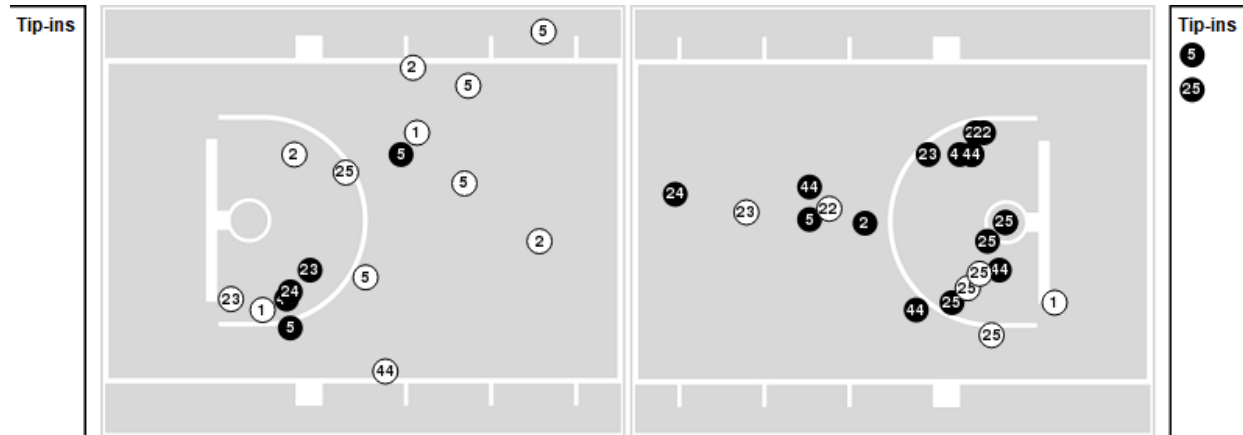

Blow Up Chart

● Made ○ Missed N - Player Number

Mississippi St.	M/A	%
Field Goals	31/66	47
2 Points	23/44	52
3 Points	8/22	36
Free Throws	15/20	75

Mississippi St.	M/A	%
Points in the Paint	42 (21 / 37)	57
Fast Break Points	10 (6/6)	100
Second Chance Points	15 (9/19)	47
Effective FG%	53